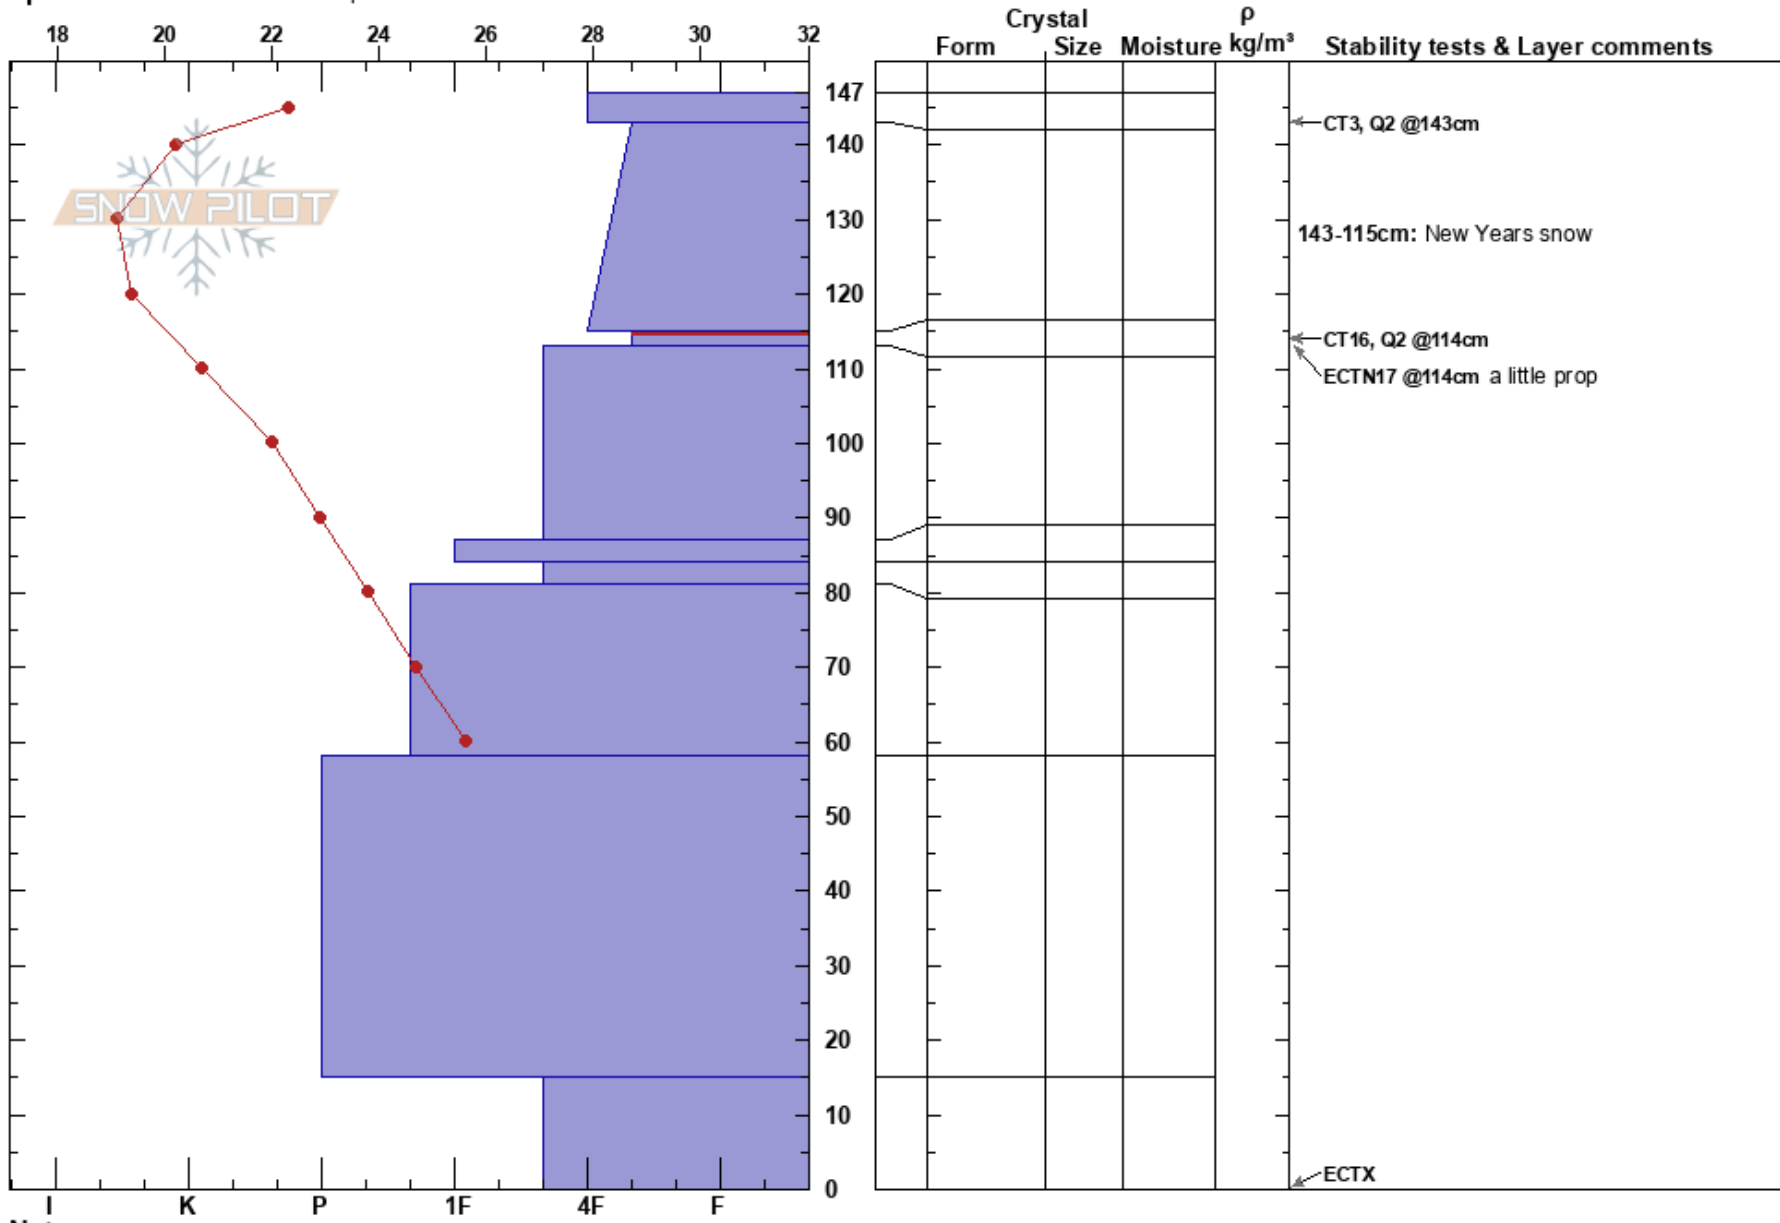

Naomi Trail  
 Bear River Range  
 UT  
 Elevation: 8550 ft  
 Aspect: N

toby weed  
 01/04/2020 - 2:00pm  
 Co-ord: 41.90283N, -111.64988W  
 Slope Angle: 19°  
 Wind Loading: previous

Stability: **HS:147**  
 Air Temperature: 31°F **PF:55** 143-115cm: New Years snow  
 Sky Cover: BKN **PS:12** 115-113cm: Problematic layer  
 Precipitation: NO  
 Wind: SW Moderate

Specifics: We snowmobiled slope

Notes: