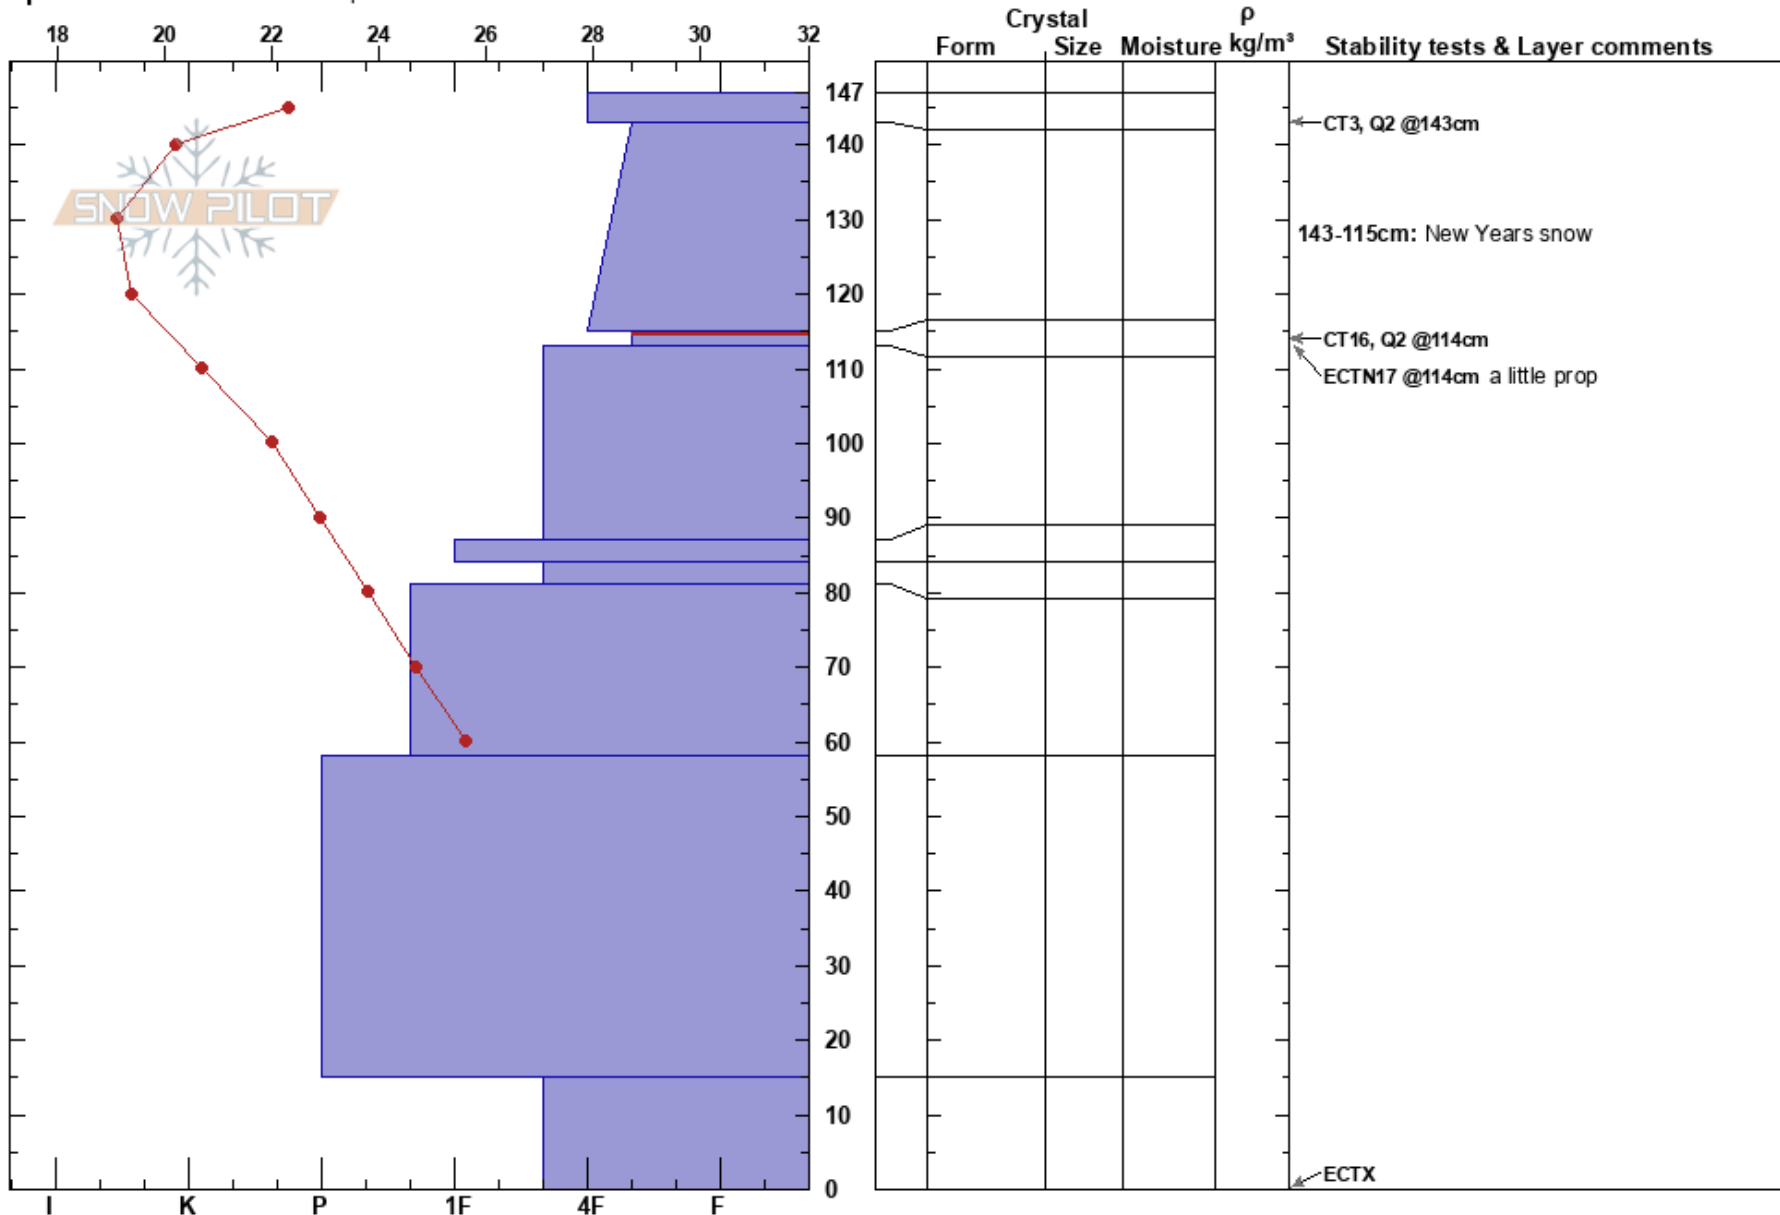

Naomi Trail  
 Bear River Range  
 UT  
 Elevation: 8550 ft  
 Aspect: N

toby weed  
 01/04/2020 - 2:00pm  
 Co-ord: 41.90283N, -111.64988W  
 Slope Angle: 19°  
 Wind Loading: previous

Stability: **HS:147**  
 Air Temperature: 31°F **PF:55**  
 Sky Cover: BKN **PS:12**  
 Precipitation: NO  
 Wind: SW Moderate  
 Layer Notes:  
 143-115cm: New Years snow  
 115-113cm: Problematic layer

Specifics: We snowmobiled slope

Notes: