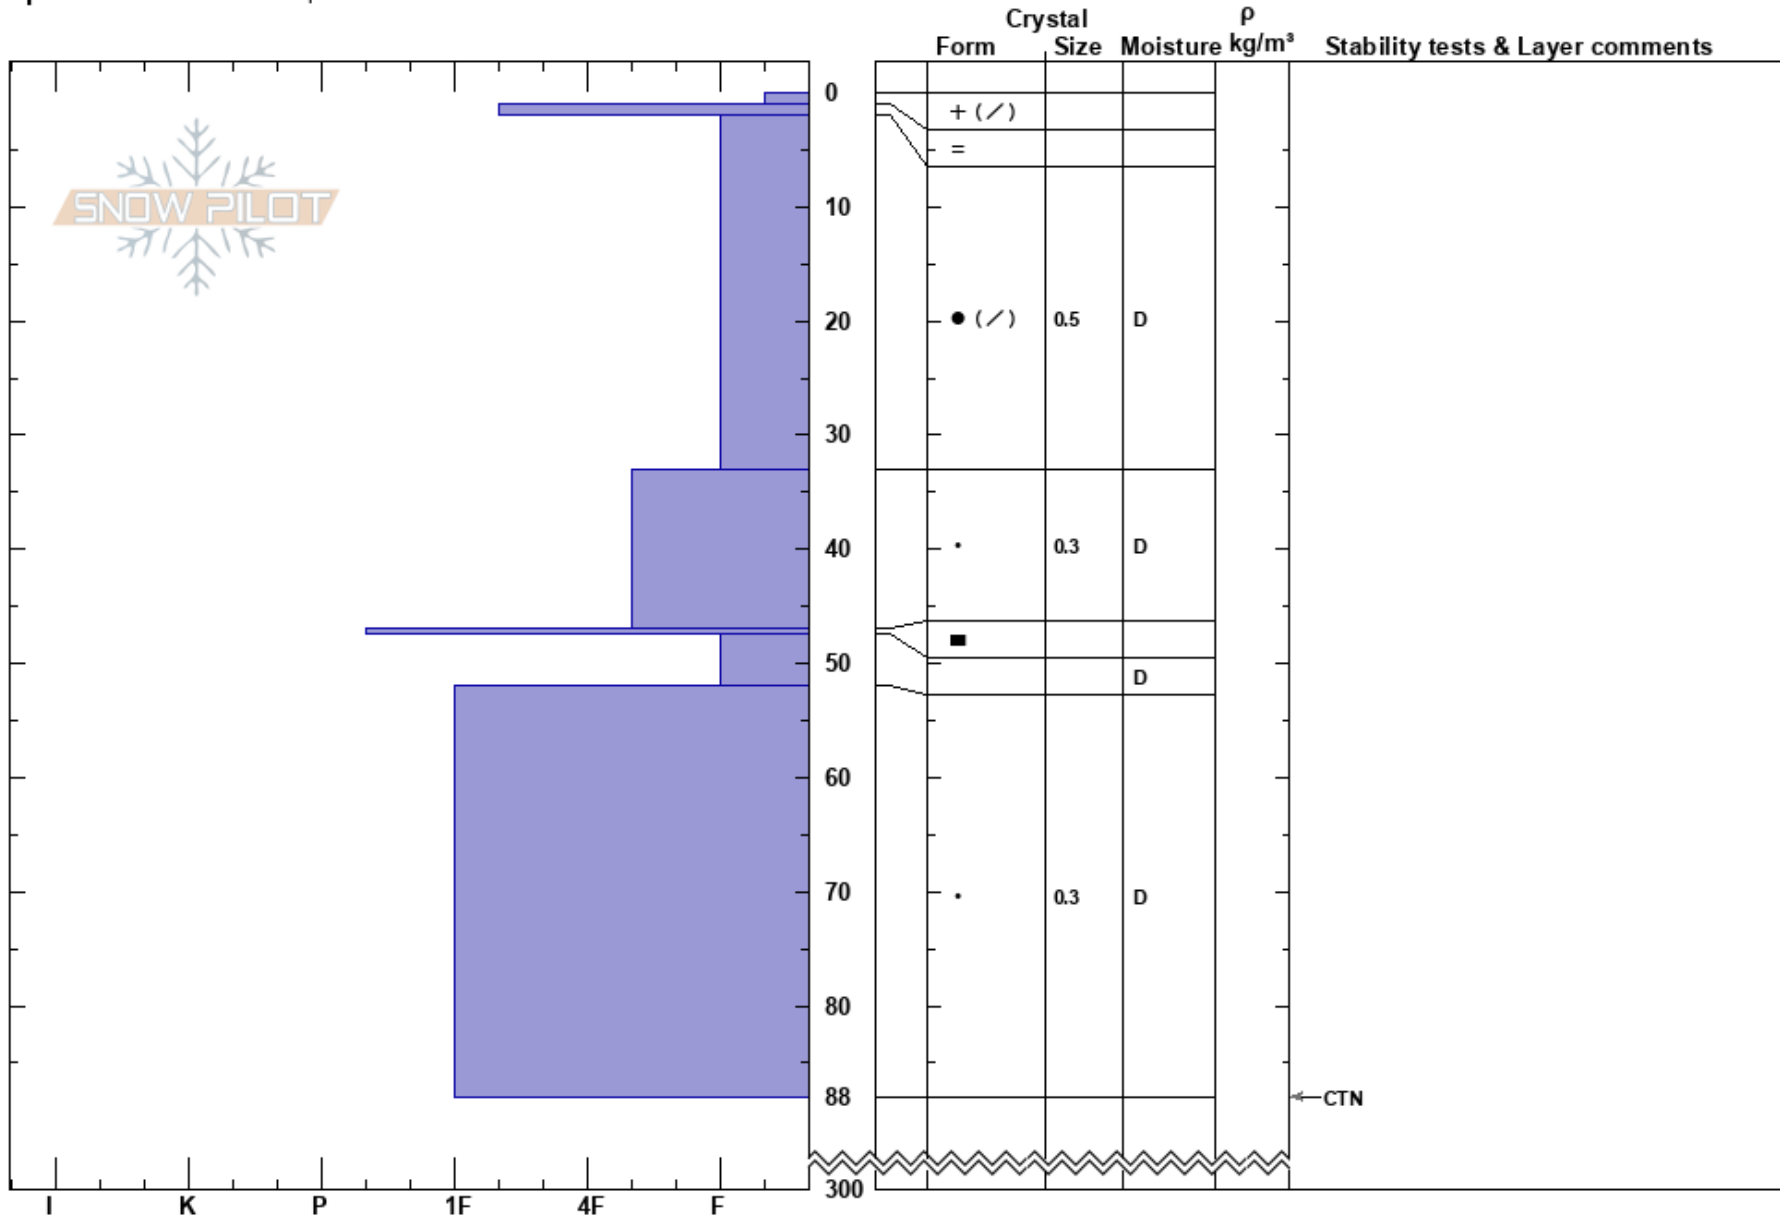

Andesite Peak  
 Castle Peak Area  
 CA  
 Elevation: 7700 ft  
 Aspect: 73°  
 Specifics: Ski tracks on slope

Nick Schiestel  
 02/19/2017 - 2:00pm  
 Co-ord: 39.34935N, -120.36093E  
 Slope Angle: 20°  
 Wind Loading: yes

Stability: Good HS:300 Layer Notes:  
 Air Temperature: -1°C PF:50  
 Sky Cover: OVC  
 Precipitation: S2  
 Wind: NE Moderate

Notes: The snowpack was moist below 88cm