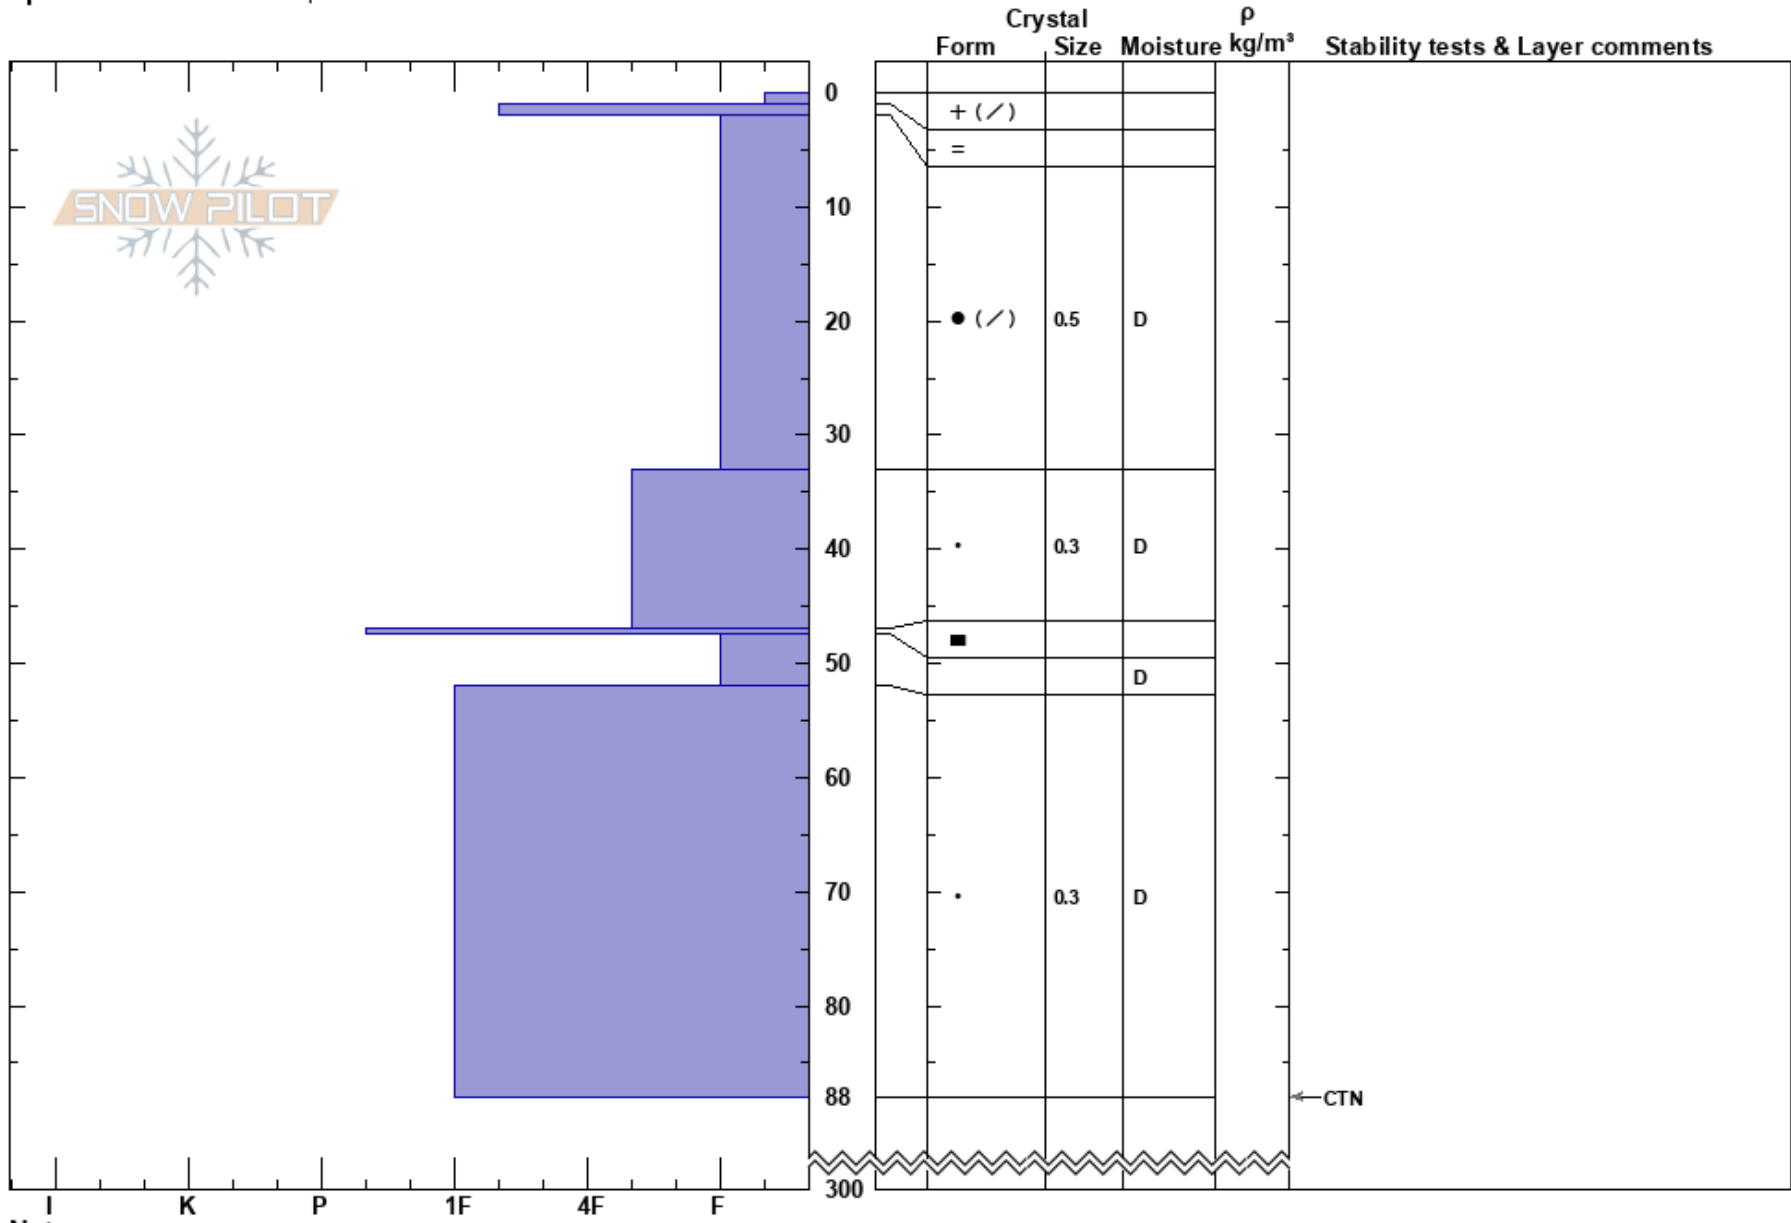

Andesite Peak
 Castle Peak Area
 CA
 Elevation: 7700 ft
 Aspect: 73°
 Specifics: Ski tracks on slope

Nick Schiestel
 02/19/2017 - 2:00pm
 Co-ord: 39.34935N, -120.36093E
 Slope Angle: 20°
 Wind Loading: yes

Stability: Good HS:300 Layer Notes:
 Air Temperature: -1°C PF:50
 Sky Cover: OVC
 Precipitation: S2
 Wind: NE Moderate

Notes: The snowpack was moist below 88cm