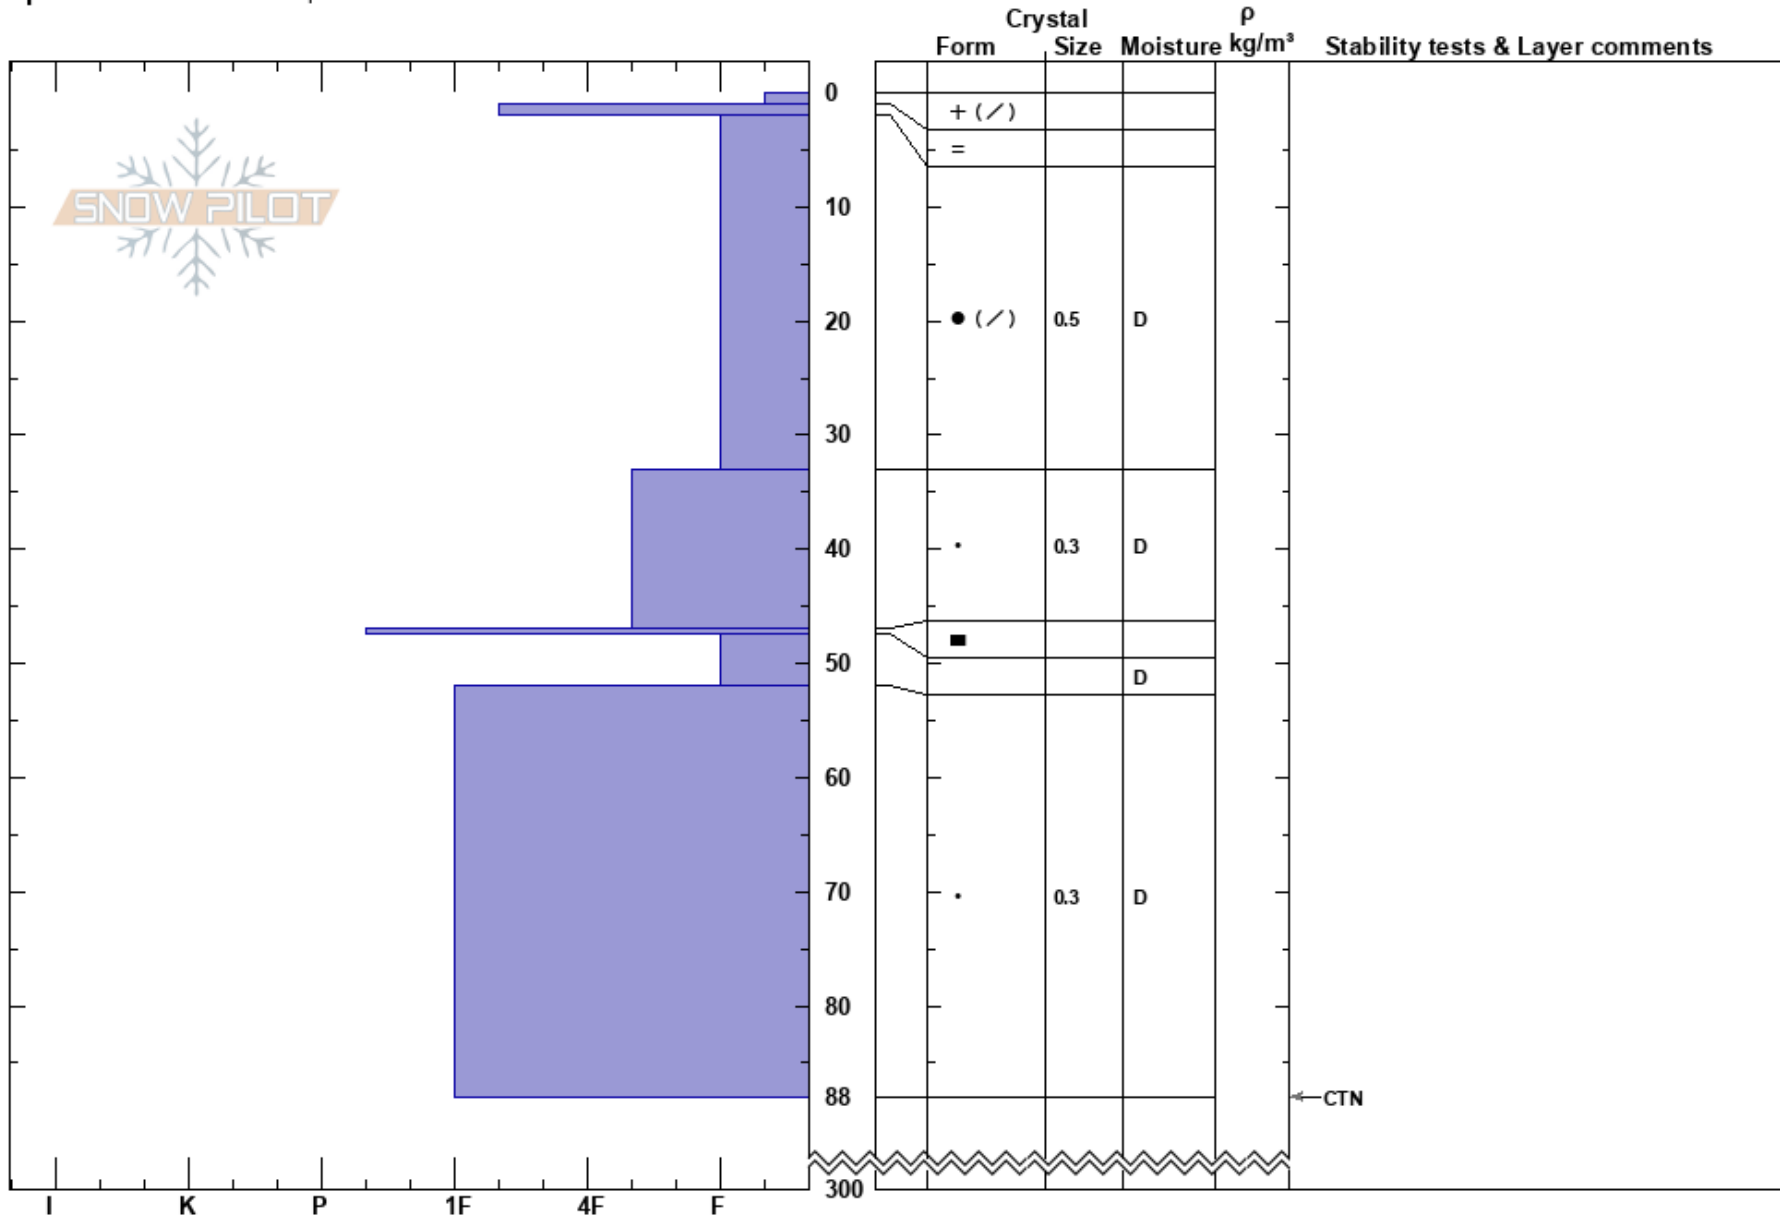

Andesite Peak
 Castle Peak Area
 CA
 Elevation: 7700 ft
 Aspect: 73°
 Specifics: Ski tracks on slope

Nick Schiestel
 02/19/2017 - 2:00pm
 Co-ord: 39.34935N, -120.36093E
 Slope Angle: 20°
 Wind Loading: yes

Stability: Good HS:300 Layer Notes:
 Air Temperature: -1°C PF:50
 Sky Cover: OVC
 Precipitation: S2
 Wind: NE Moderate

Notes: The snowpack was moist below 88cm