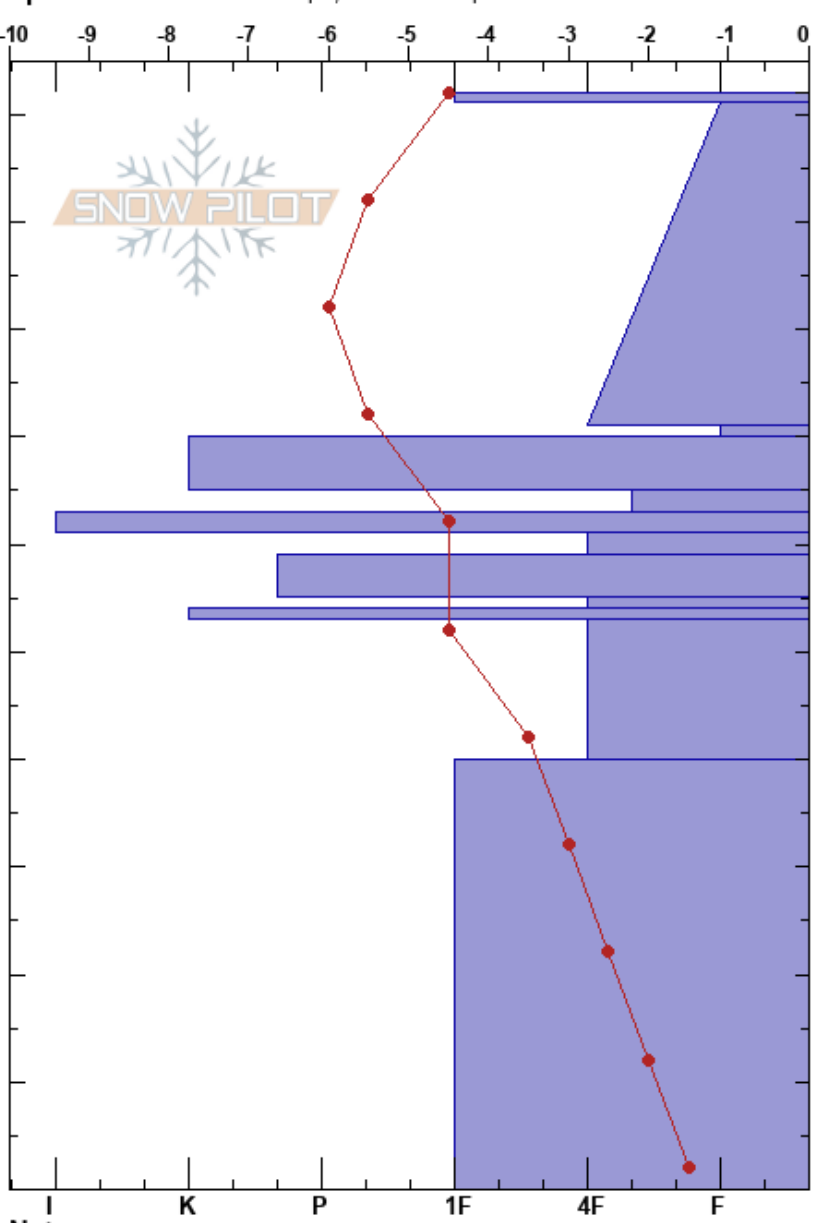

Dutchman Glade
 San Francisco Peaks
 AZ
 Elevation: 10400 ft
 Aspect: 265°
 Specifics: Ski tracks on slope; We skied slope

Troy Marino
 01/04/2020 - 1:00pm
 Co-ord: 35.33940N, -111.69601W
 Slope Angle: 22°
 Wind Loading: no

Stability: Good
 Air Temperature:
 Sky Cover: FEW
 Precipitation: NO
 Wind: Calm

HS:102
 PF:21
 Layer Notes:

Form	Crystal Size	Moisture	ρ kg/m ³	Stability tests & Layer comments
•	0.5			
• (/)	0.5			← CT16, Q3 @96cm
□	0.5			
⊗	1			
⊖	0.5			
⊗	0.5-1			← ECTN13 @64cm
⊖	0.5			
■				← CT23, Q2 @55cm
□				← ECTN22 @55cm
■				
⊖				
⊖				

Notes: boot pen 21cm