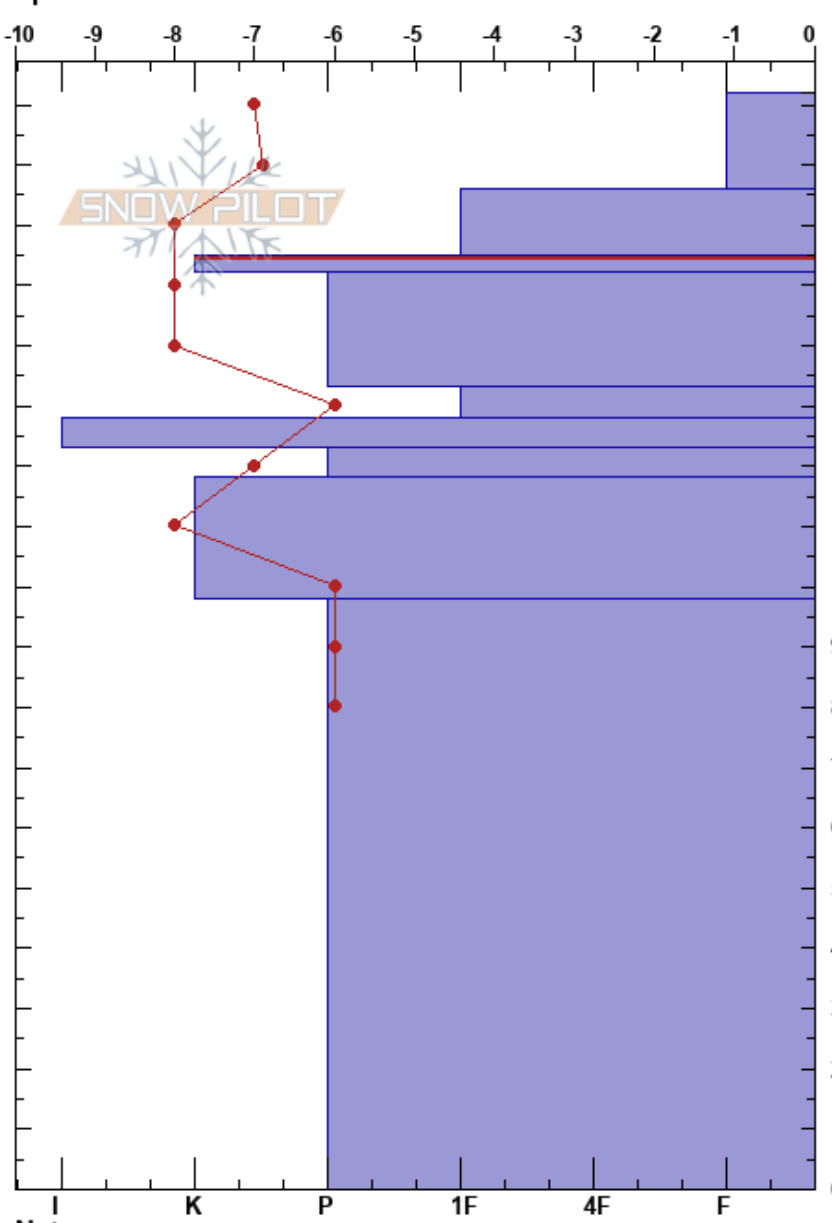

The Cirque, N aspect
 San Francisco Peaks
 AZ
 Elevation: 11447 ft
 Aspect: 0°
 Specifics:

Rick Stanionis
 01/04/2020 - 1:05pm
 Co-ord: 12S 438390W 3910538N
 Slope Angle: 23°
 Wind Loading: no

Stability: Good
 Air Temperature: 0°C
 Sky Cover: CLR
 Precipitation: NO
 Wind: SW Moderate

HS:182
 PF:20
 155-152cm: Problematic layer
 98-0cm: pit was dug to 80cm.

Height (cm)	Crystal		Moisture	ρ kg/m³	Stability tests & Layer comments
	Form	Size			
182					
170	•	0.5			
160	•	0.5			← CT16, Q3 @163cm
150	=				← ECTN23 @155cm
140	□	0.5			
130	□	1			
120	■				
110					
100					
90					
80					
70					
60					
50					
40					
30					
20					
10					
0					

Notes:

98-0cm: pit was dug to 80cm.