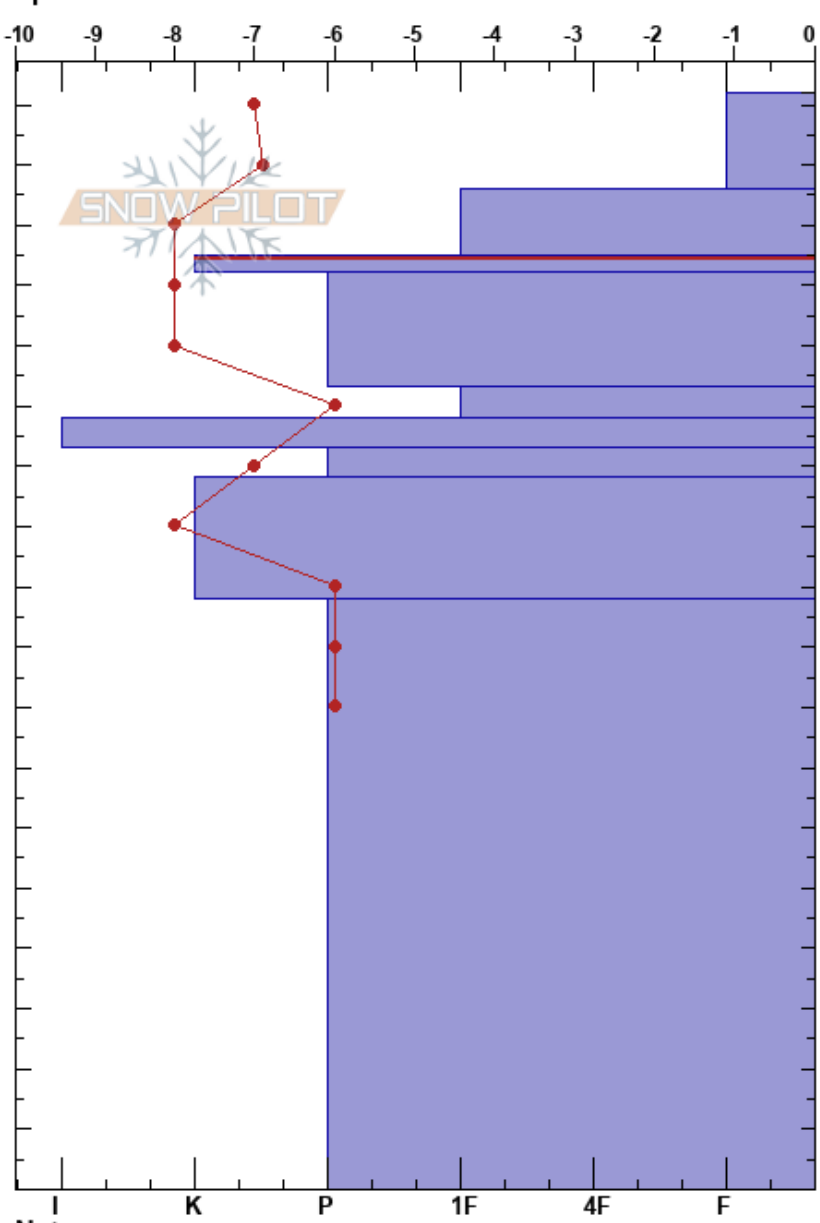

The Cirque, N aspect
 San Francisco Peaks
 AZ
 Elevation: 11447 ft
 Aspect: 0°
 Specifics:

Rick Stanionis
 01/04/2020 - 1:05pm
 Co-ord: 12S 438390W 3910538N
 Slope Angle: 23°
 Wind Loading: no

Stability: Good
 Air Temperature: 0°C
 Sky Cover: CLR
 Precipitation: NO
 Wind: SW Moderate

HS:182
 PF:20
 155-152cm: Problematic layer
 98-0cm: pit was dug to 80cm.

Height (cm)	Crystal		Moisture	ρ kg/m³	Stability tests & Layer comments
	Form	Size			
182					
170	●	0.5			
160	●	0.5			← CT16, Q3 @163cm
150	=				← ECTN23 @155cm
140	□	0.5			
130	□	1			
120	■				
110					
100					
90					
80					
70					
60					
50					
40					
30					
20					
10					
0					

Notes:

98-0cm: pit was dug to 80cm.