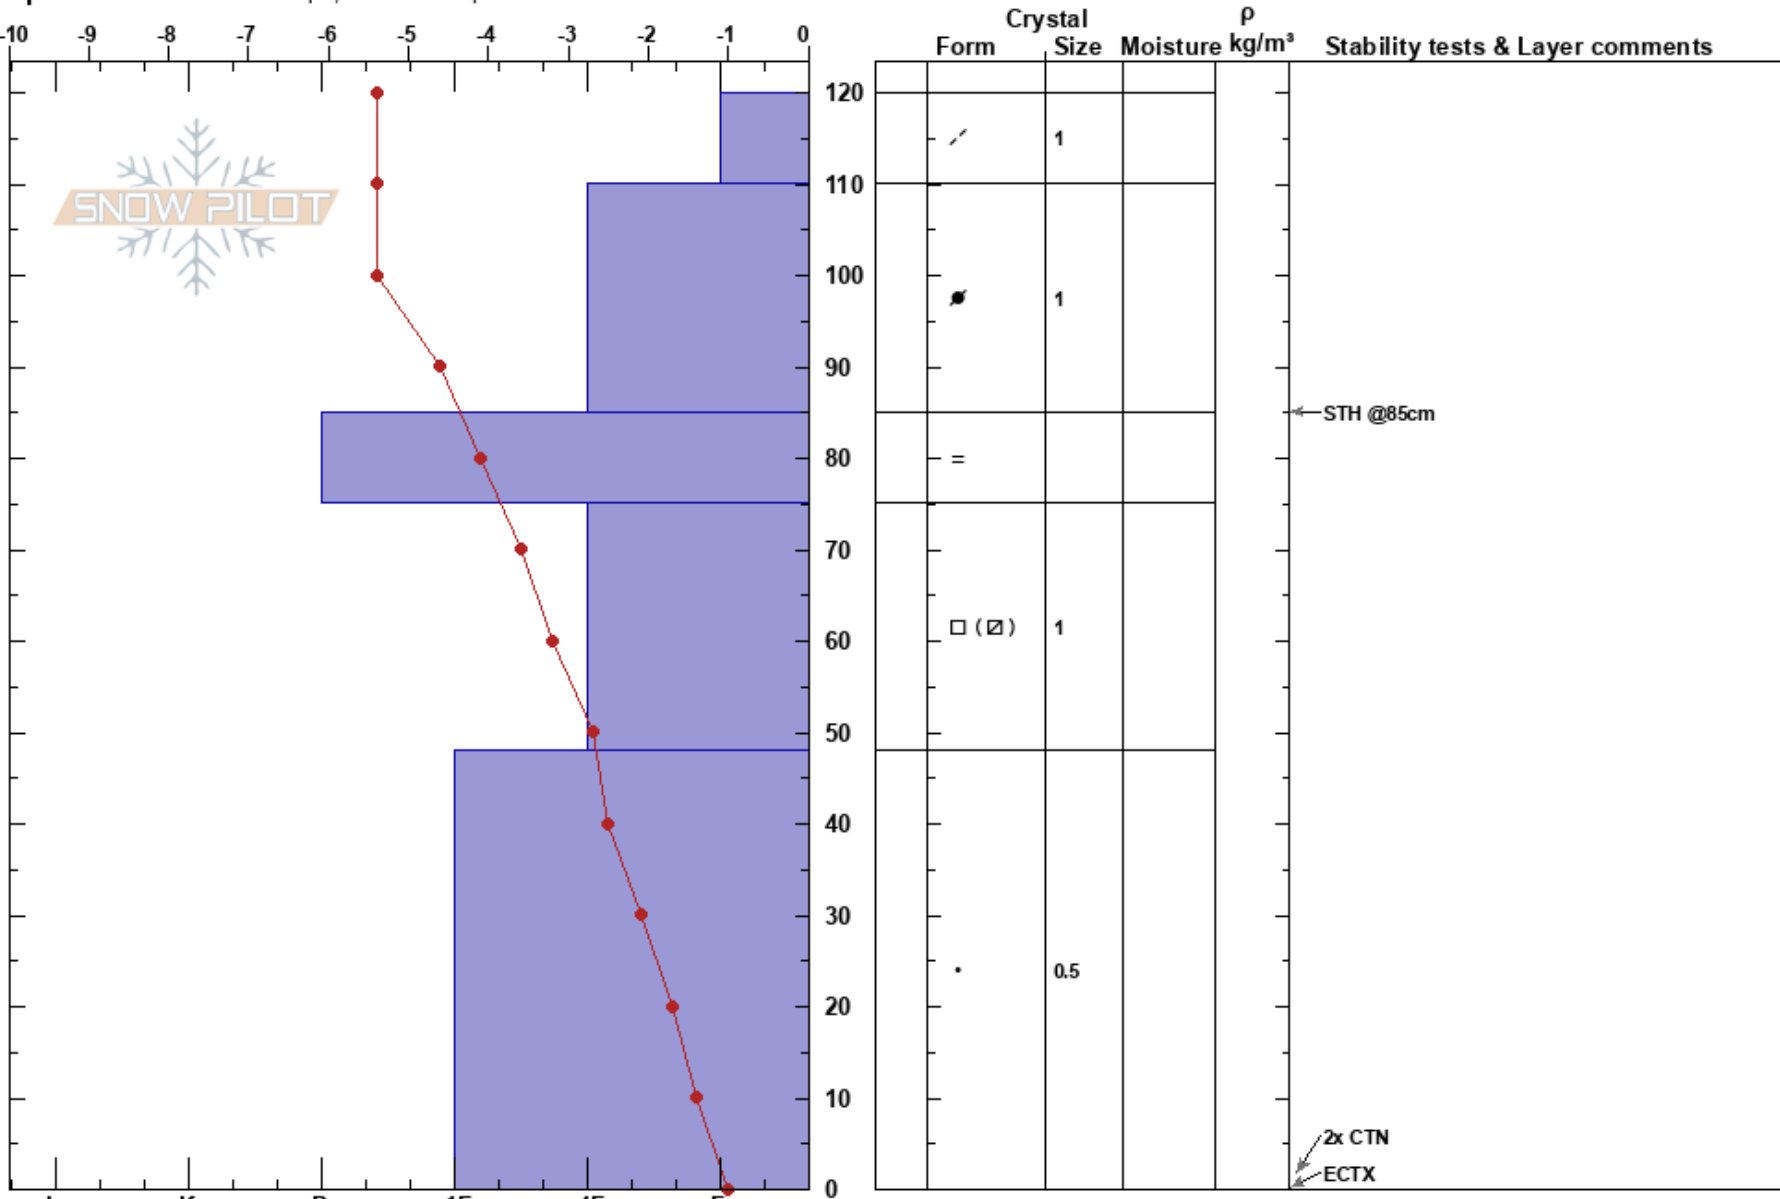

Dutchman Skier left
 Kachina Peaks
 AZ
 Elevation: 10400 ft
 Aspect: 275°

Byron Boyle
 01/04/2020 - 1:15pm
 Co-ord:
 Slope Angle: 20°
 Wind Loading: previous

Stability: **HS:120**
 Air Temperature: 6.2°C **PF:25** 75-48cm:Problematic layer
 Sky Cover: CLR **PS:12**
 Precipitation: NO
 Wind: NW Light Breeze

Specifics: Ski tracks on slope; We skied slope

Notes: Conditions trending stable, Poor structure, good strength, no energy