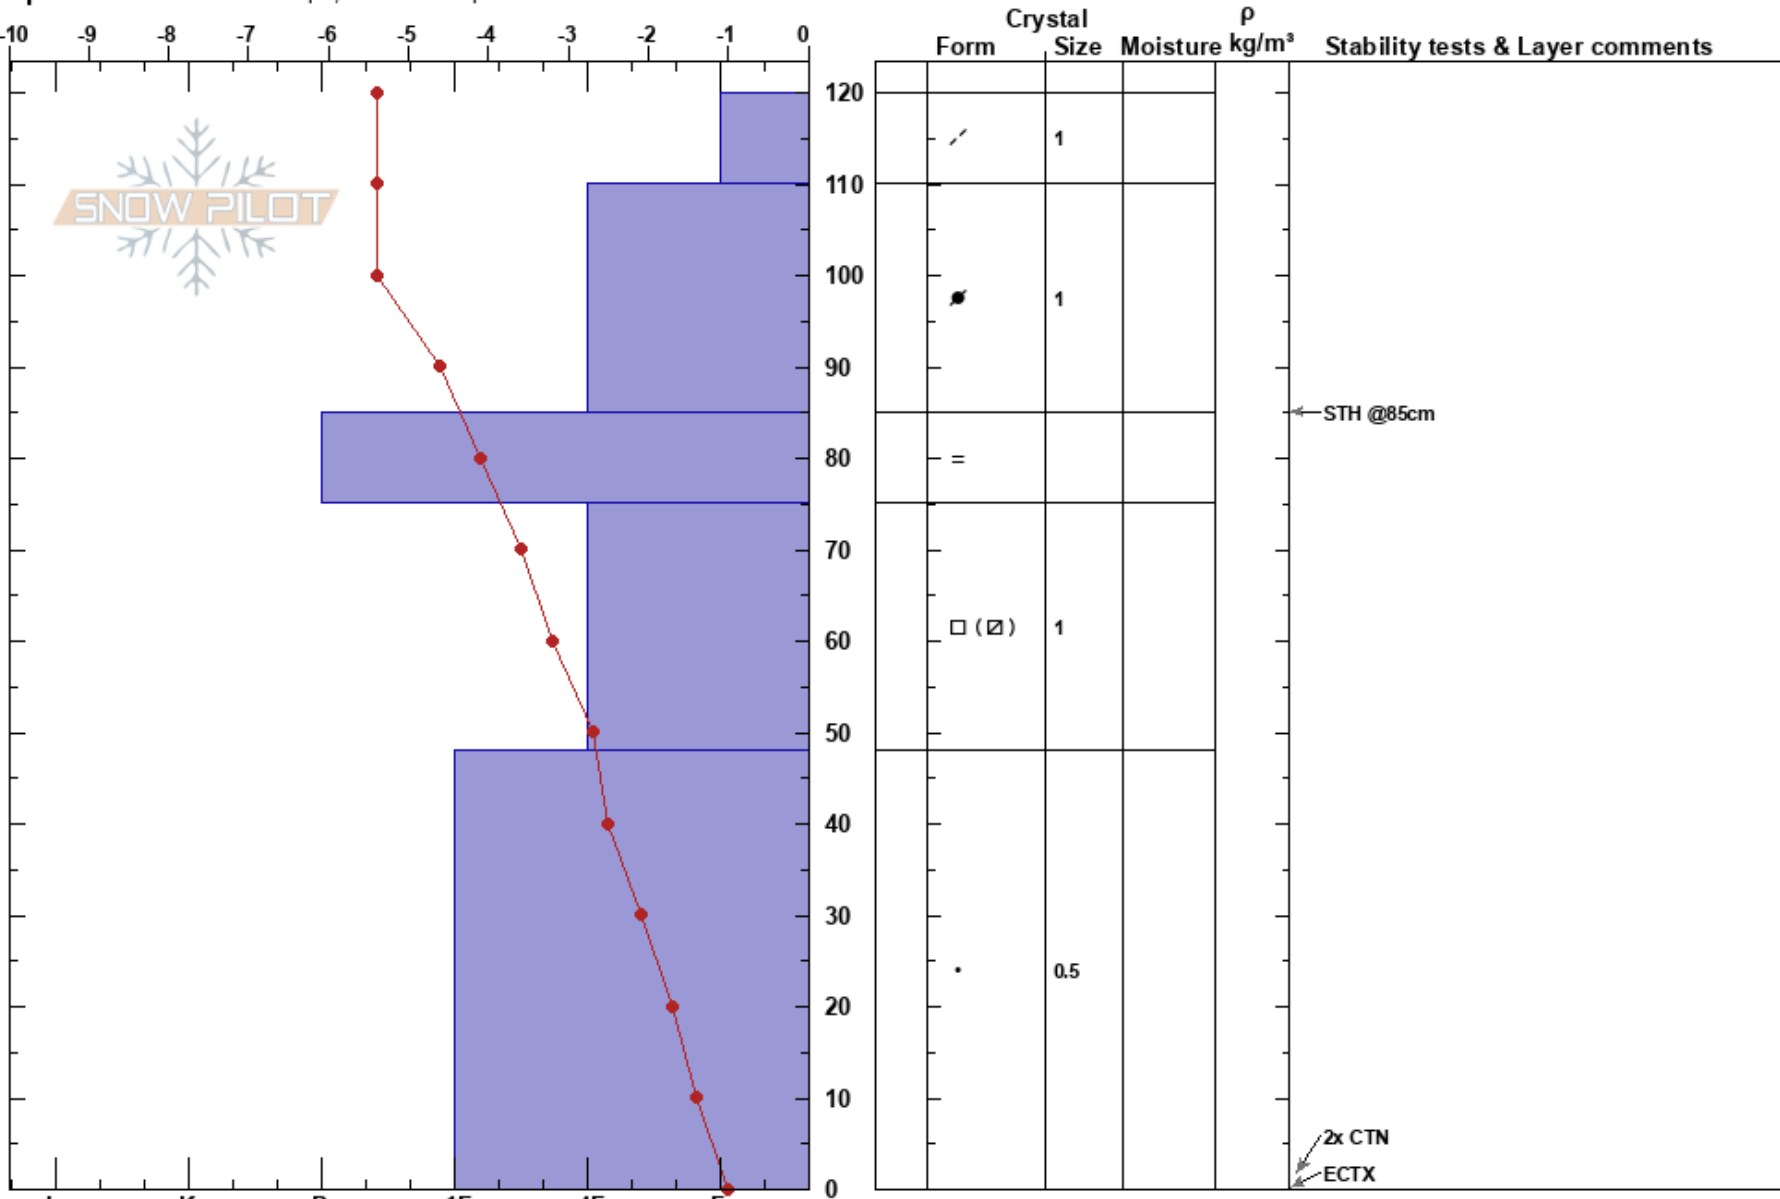

Dutchman Skier left  
 Kachina Peaks  
 AZ  
 Elevation: 10400 ft  
 Aspect: 275°

Byron Boyle  
 01/04/2020 - 1:15pm  
 Co-ord:  
 Slope Angle: 20°  
 Wind Loading: previous

Stability: **HS:120**  
 Air Temperature: 6.2°C **PF:25** 75-48cm:Problematic layer  
 Sky Cover: CLR **PS:12**  
 Precipitation: NO  
 Wind: NW Light Breeze

Specifics: Ski tracks on slope; We skied slope

Notes: Conditions trending stable, Poor structure, good strength, no energy