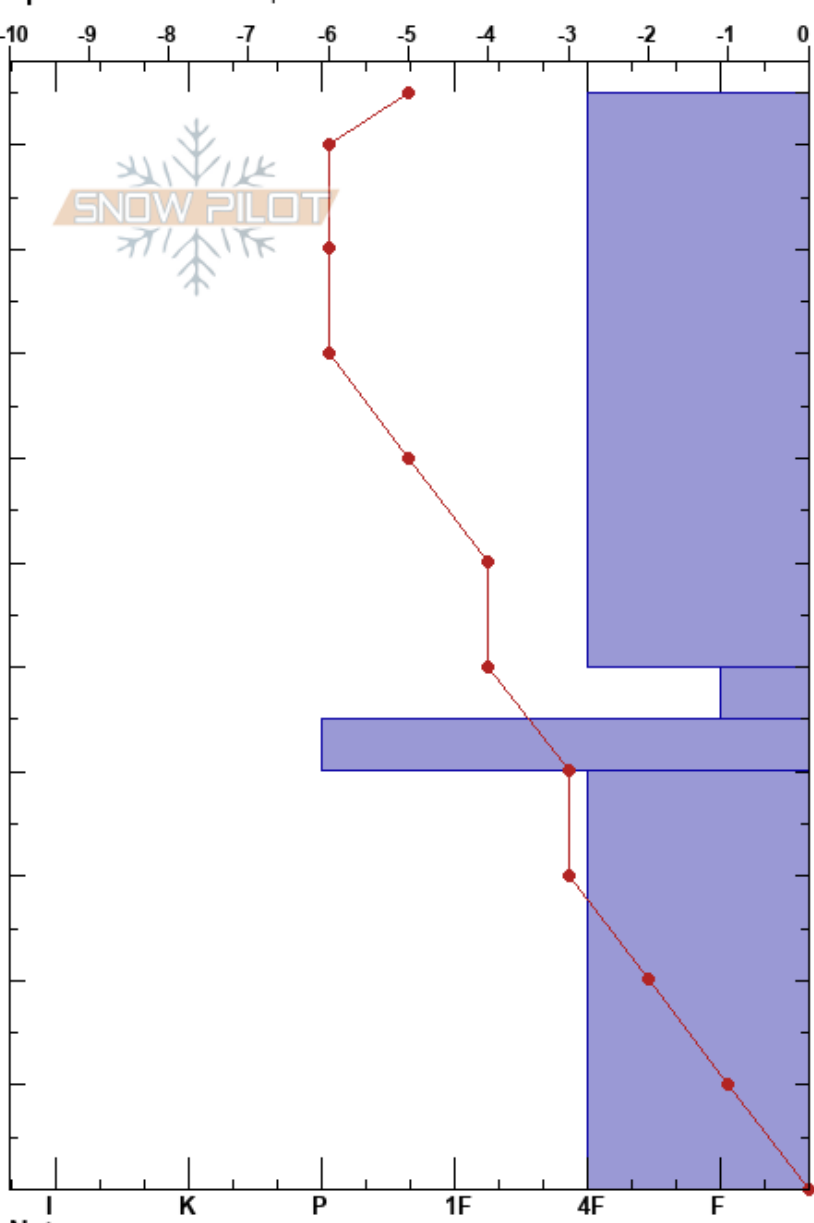

Flathead Pass - 1/4  
 Bridger Range  
 MT  
 Elevation: 7850 ft  
 Aspect: 46°  
 Specifics: We skied slope

Lee Peters  
 01/04/2020 - 12:45pm  
 Co-ord: 45.95750N, -111.00000W  
 Slope Angle: 30°  
 Wind Loading: previous

Stability: **HS:105**  
 Air Temperature: -4°C  
 Sky Cover: OVC  
 Precipitation: NO  
 Wind: W Light Breeze  
**PF:45** 50-45cm:Problematic layer  
**PS:15**

Form	Crystal		$\rho$ kg/m <sup>3</sup>	Stability tests & Layer comments
	Size	Moisture		
	1			
	1			
☒	2			← ECTP9 @50cm
=				
☐	2			