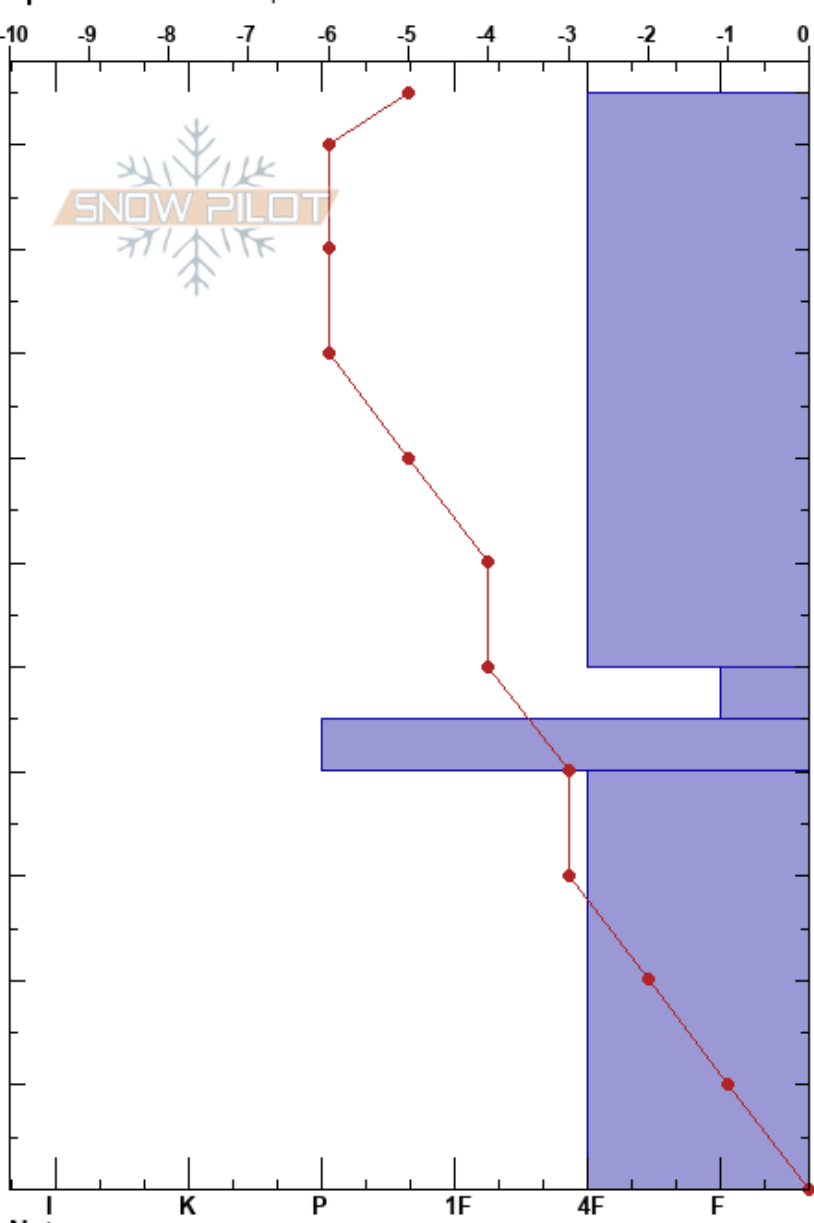

Flathead Pass - 1/4
 Bridger Range
 MT
 Elevation: 7850 ft
 Aspect: 46°
 Specifics: We skied slope

Lee Peters
 01/04/2020 - 12:45pm
 Co-ord: 45.95750N, -111.00000W
 Slope Angle: 30°
 Wind Loading: previous

Stability: **HS:105**
 Air Temperature: -4°C
 Sky Cover: OVC
 Wind: W Light Breeze
PF:45 50-45cm:Problematic layer
PS:15

Form	Crystal		ρ kg/m ³	Stability tests & Layer comments
	Size	Moisture		
	1			
•	1			
☒	2			← ECTP9 @50cm
=				
☐	2			