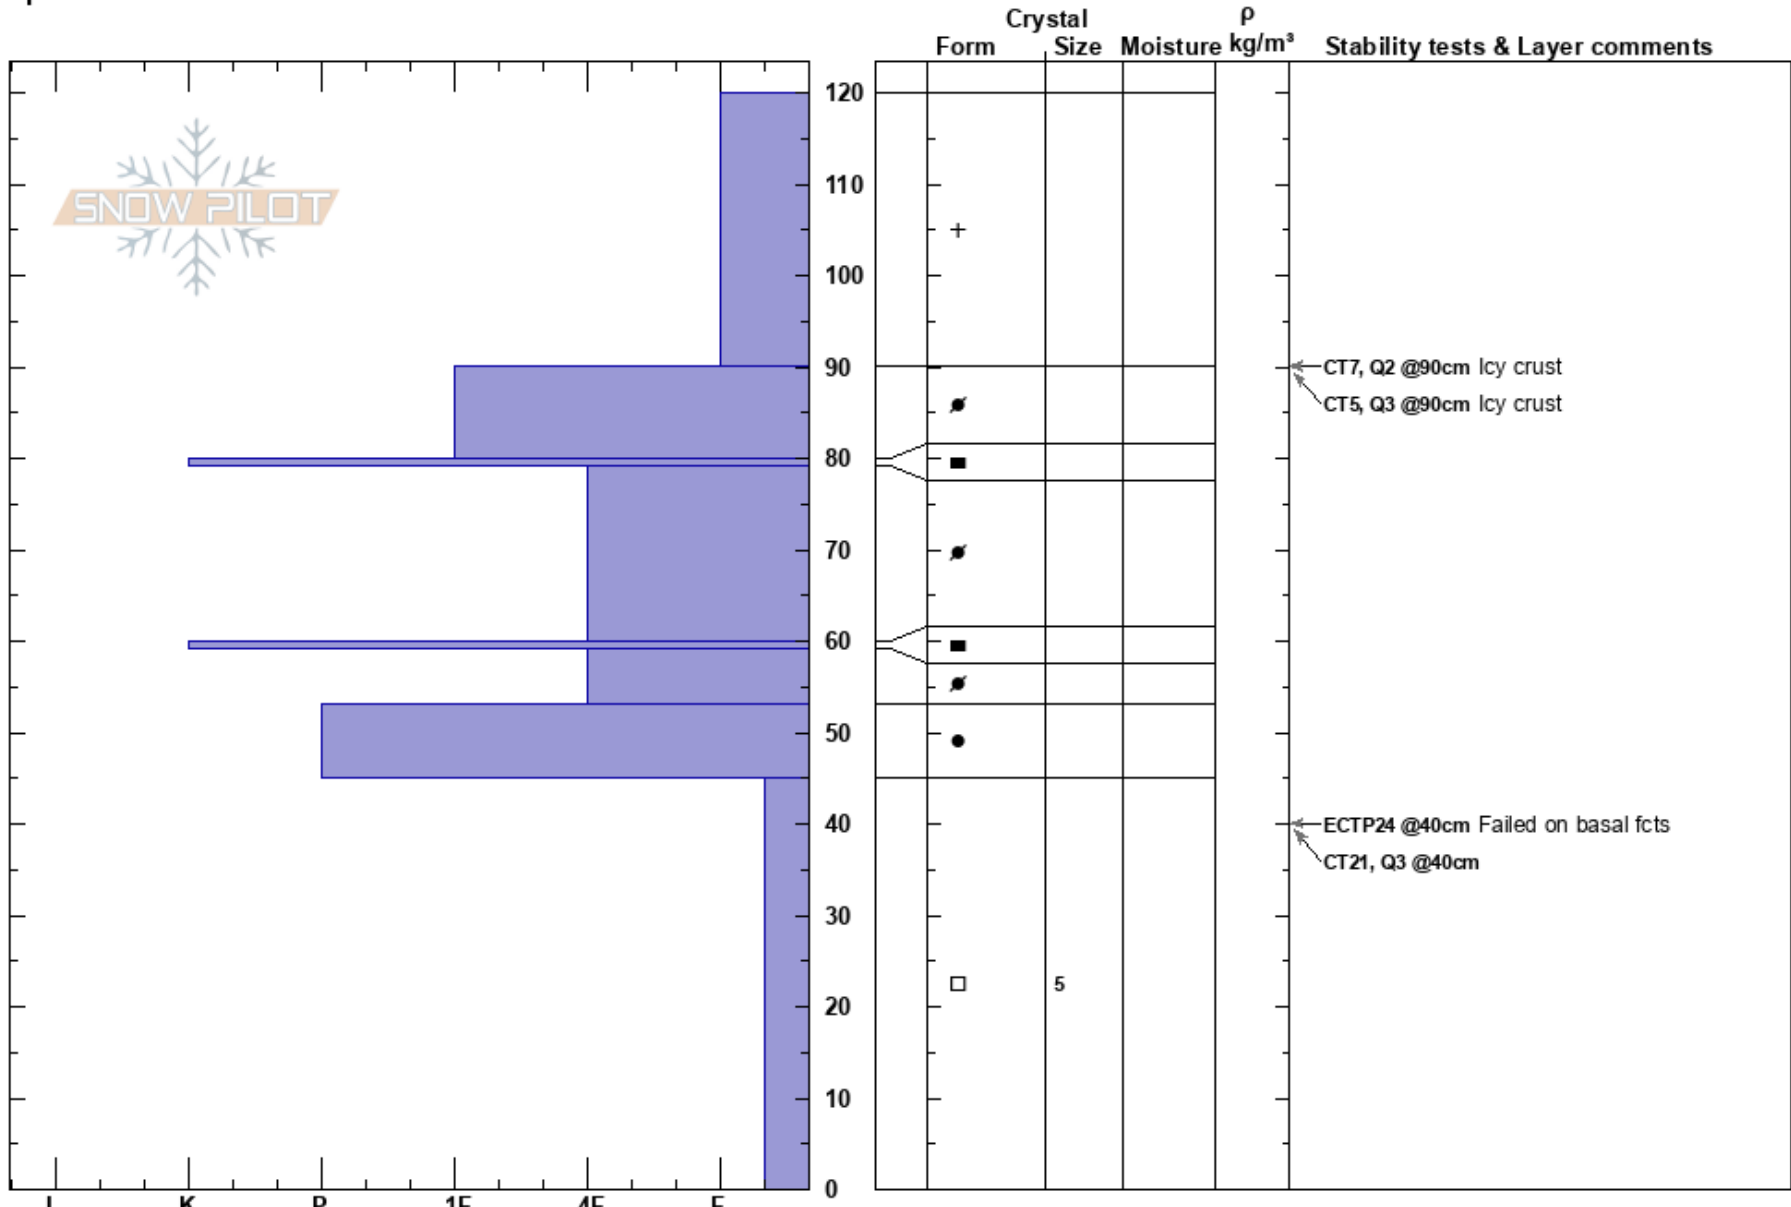

Hatcher Pass-MicroDot
 Talkeetna Mountains
 AK
 Elevation: 3909 ft
 Aspect: SE
 Specifics:

Ralph Baldwin
 02/19/2017 - 1:43pm
 Co-ord: 61.79085N, -149.25878W
 Slope Angle: 28°
 Wind Loading: no

Stability: **HS:120**
 Air Temperature: 13.5°F PF:45 45-0cm: Problematic layer
 Sky Cover: OVC
 Precipitation: S-1
 Wind: Calm

Notes: Pit dug at base of slope (3909') leading up to "Picnic Platform" at 4200'. Very poor visibility.