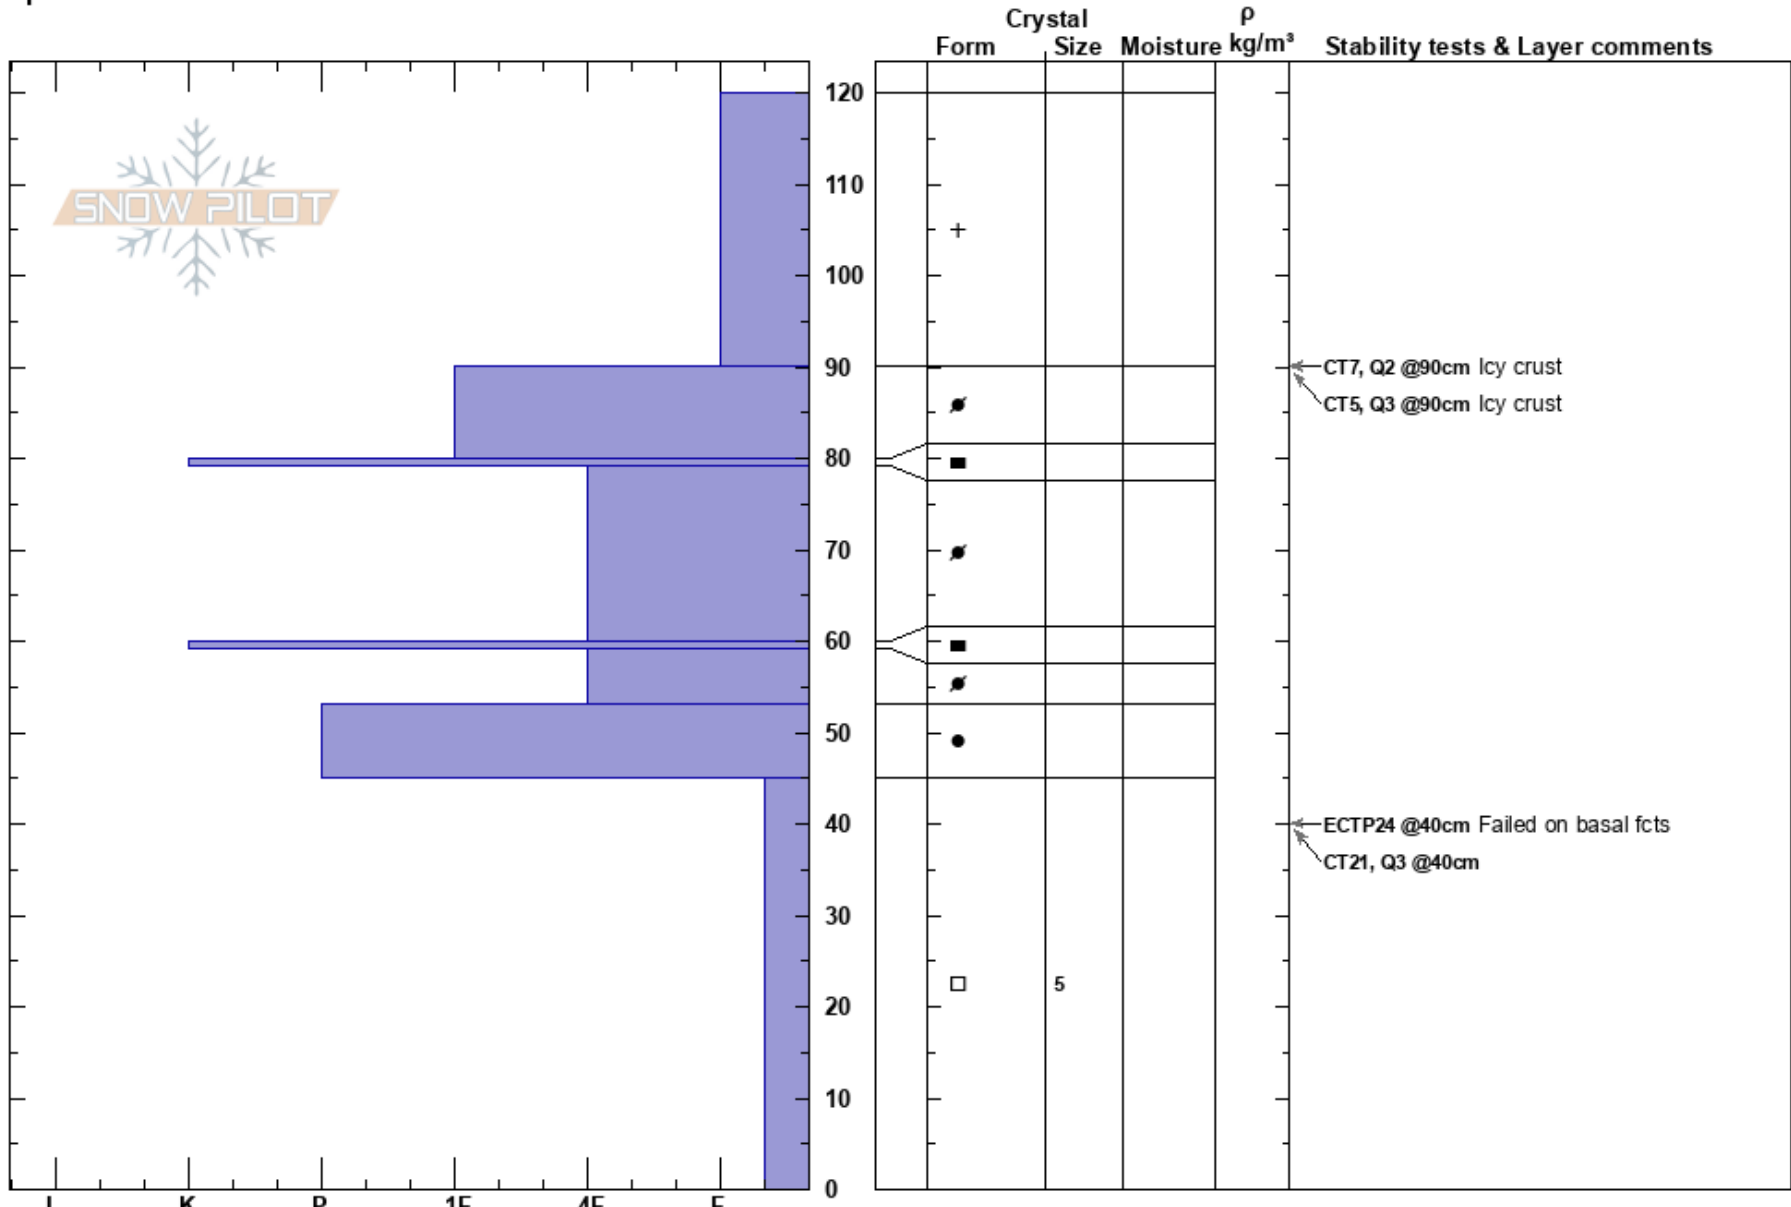

Hatcher Pass-MicroDot  
 Talkeetna Mountains  
 AK  
 Elevation: 3909 ft  
 Aspect: SE  
 Specifics:

Ralph Baldwin  
 02/19/2017 - 1:43pm  
 Co-ord: 61.79085N, -149.25878W  
 Slope Angle: 28°  
 Wind Loading: no

Stability: **HS:120**  
 Air Temperature: 13.5°F PF:45 45-0cm: Problematic layer  
 Sky Cover: OVC  
 Precipitation: S-1  
 Wind: Calm

Notes: Pit dug at base of slope (3909') leading up to "Picnic Platform" at 4200'. Very poor visibility.