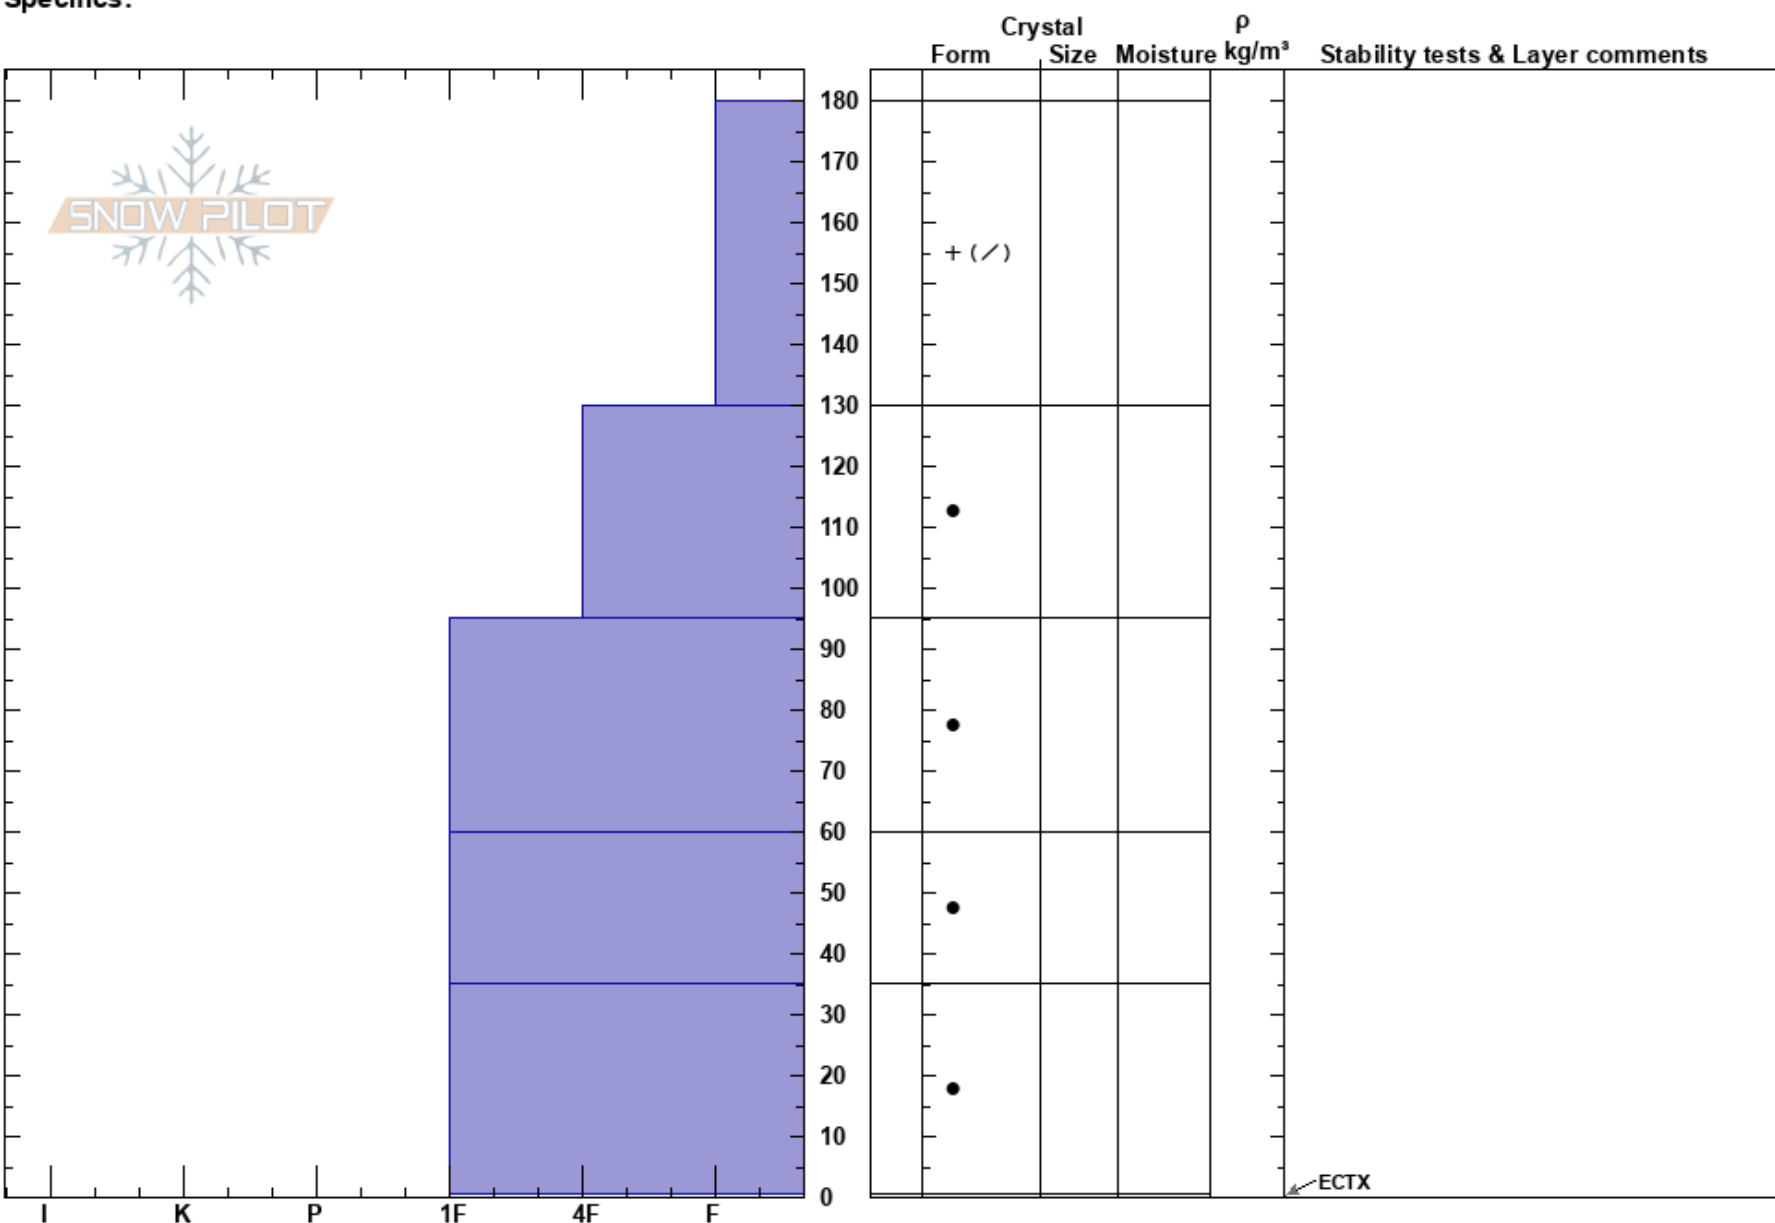

E Ridge
 Park Range
 CO
Elevation: 10484 ft
Aspect: SE
Specifics:

Eric Deering
 01/04/2020 - 11:35am
Co-ord: 40.55091N, -106.71092W
Slope Angle: 20°
Wind Loading:

Stability: HS:180
Air Temperature: 20°F
Sky Cover: CLR
Precipitation: NO
Wind: Calm

Layer Notes:

Notes: