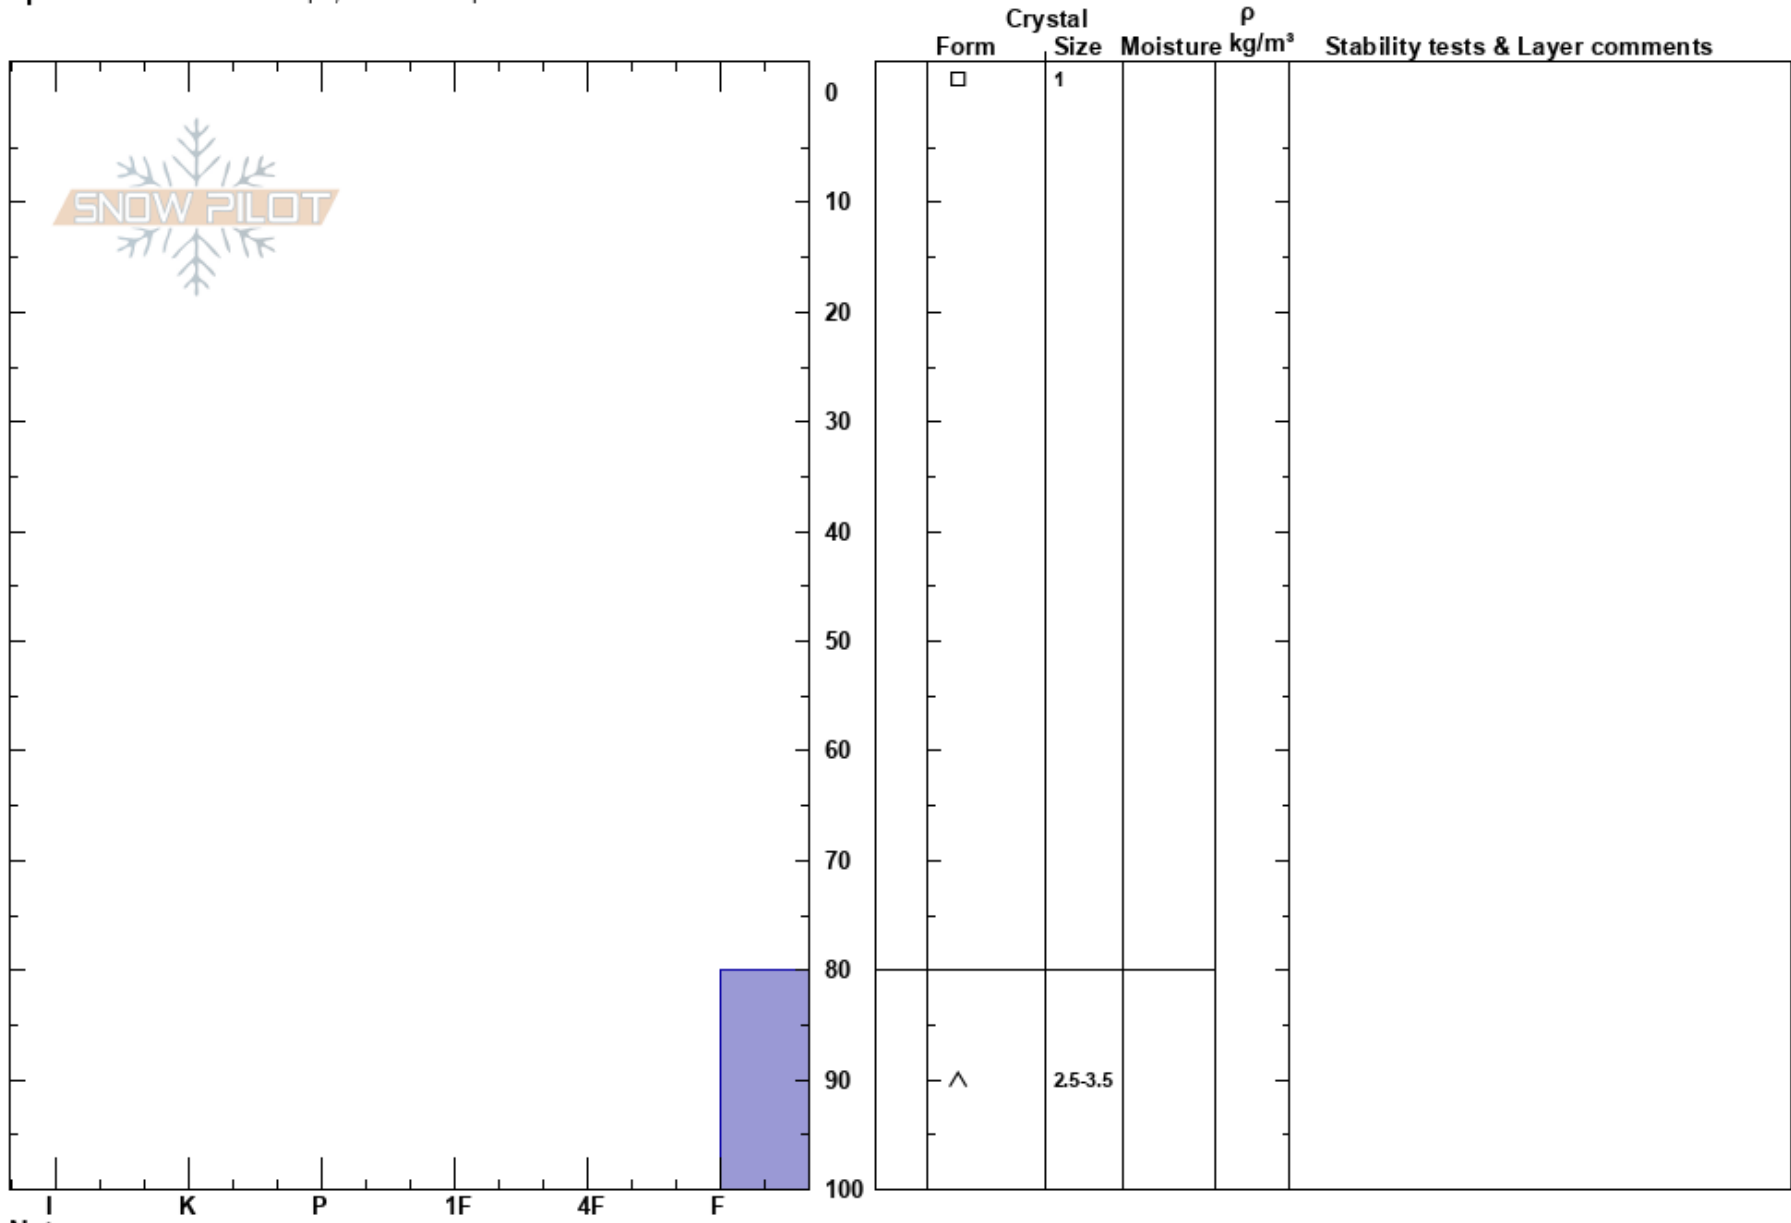

PF:35

80-100cm:Problematic layer

CO

Co-ord: 13S 408424W 4357623N

Sky Cover: FEW

PS:25

Elevation: 11510 ft

Slope Angle: 20°

Precipitation: NO

Aspect: E

Wind Loading: previous

Wind: NW Light Breeze

Specifics: Ski tracks on slope; We skied slope

Notes: