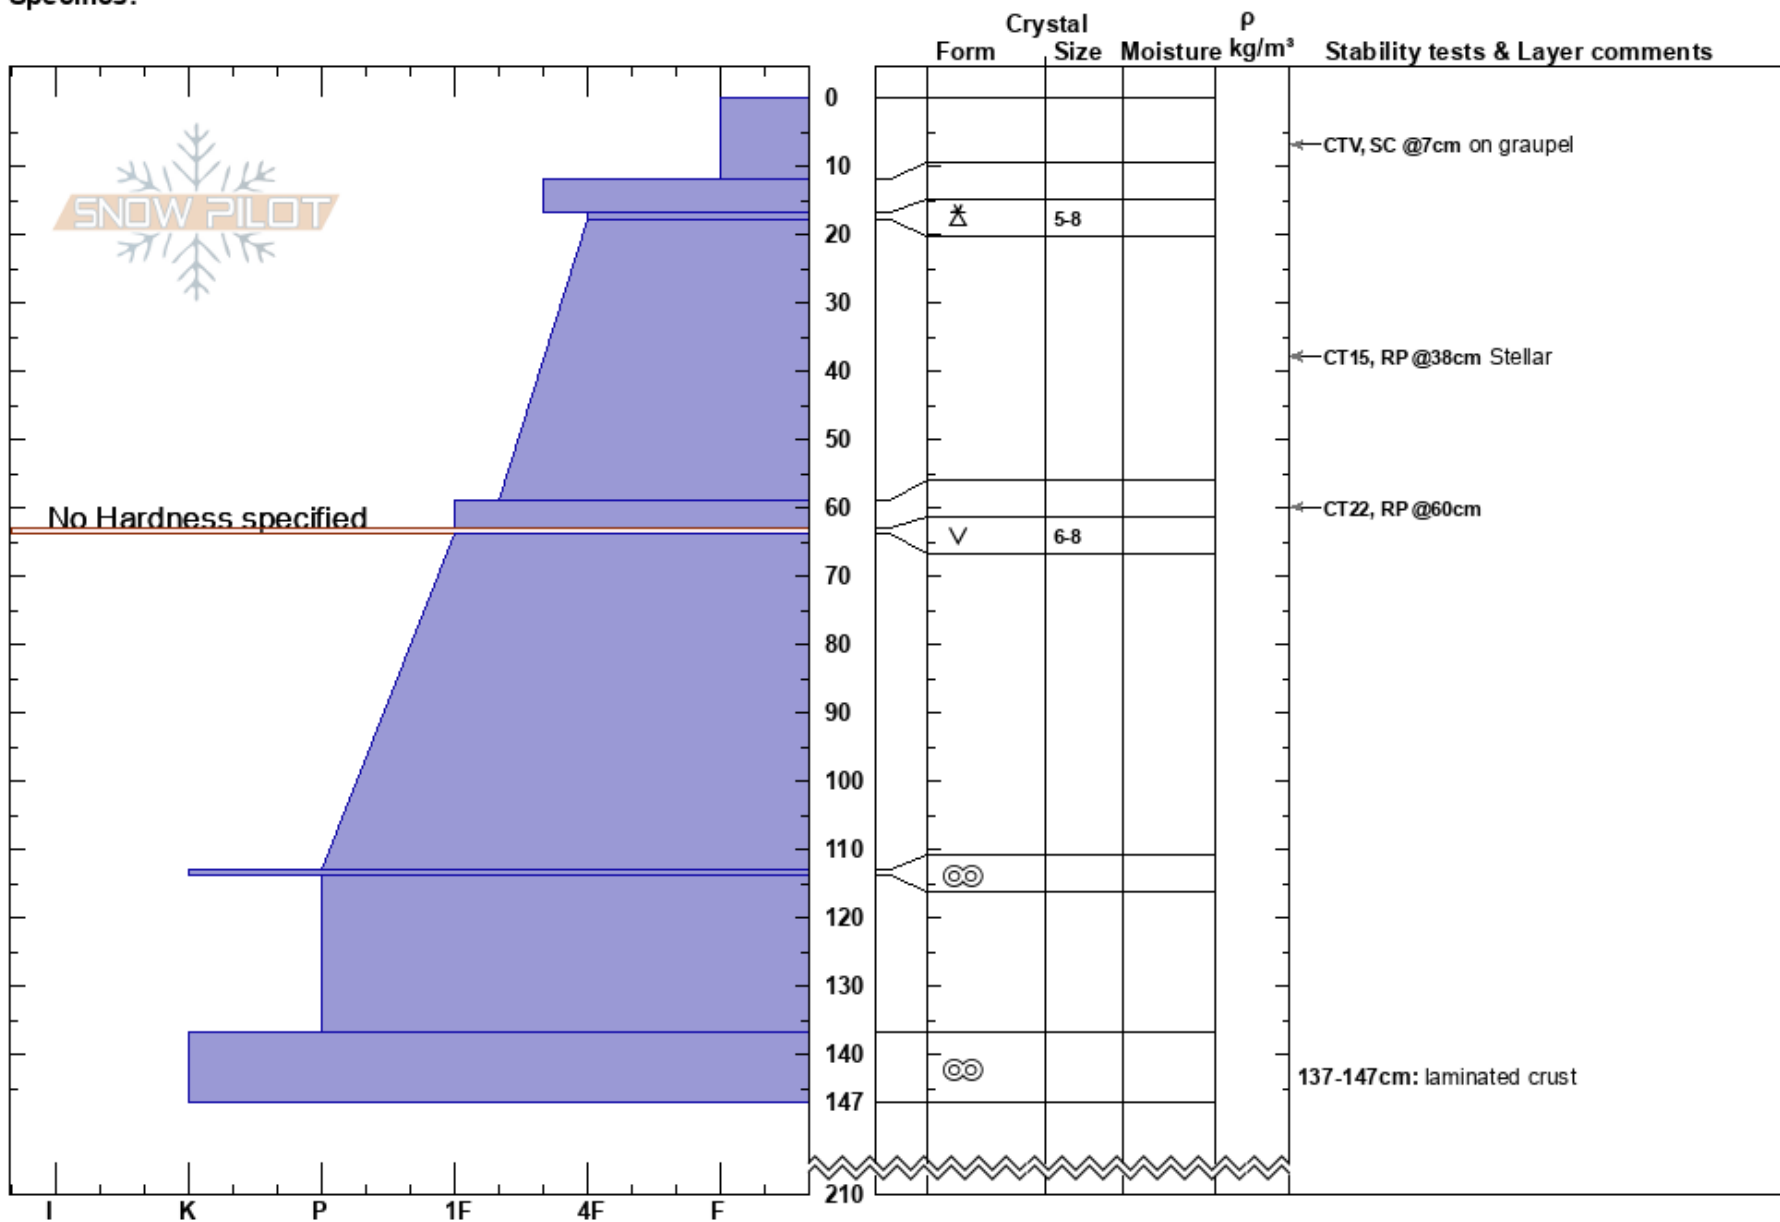

200104 Snake bite
 Monashee
 BC
 Elevation: 1600 m
 Aspect: 45°
 Specifics:

Mustang Powder
 04/01/2020 - 10:45
 Co-ord:
 Slope Angle: 27°
 Wind Loading:

Stability:
 Air Temperature:
 Sky Cover:
 Precipitation:
 Wind:

HS:210
 PF:70 63-64cm: Problematic layer
 PS:20 137-147cm: laminated crust

No Hardness specified

Notes: