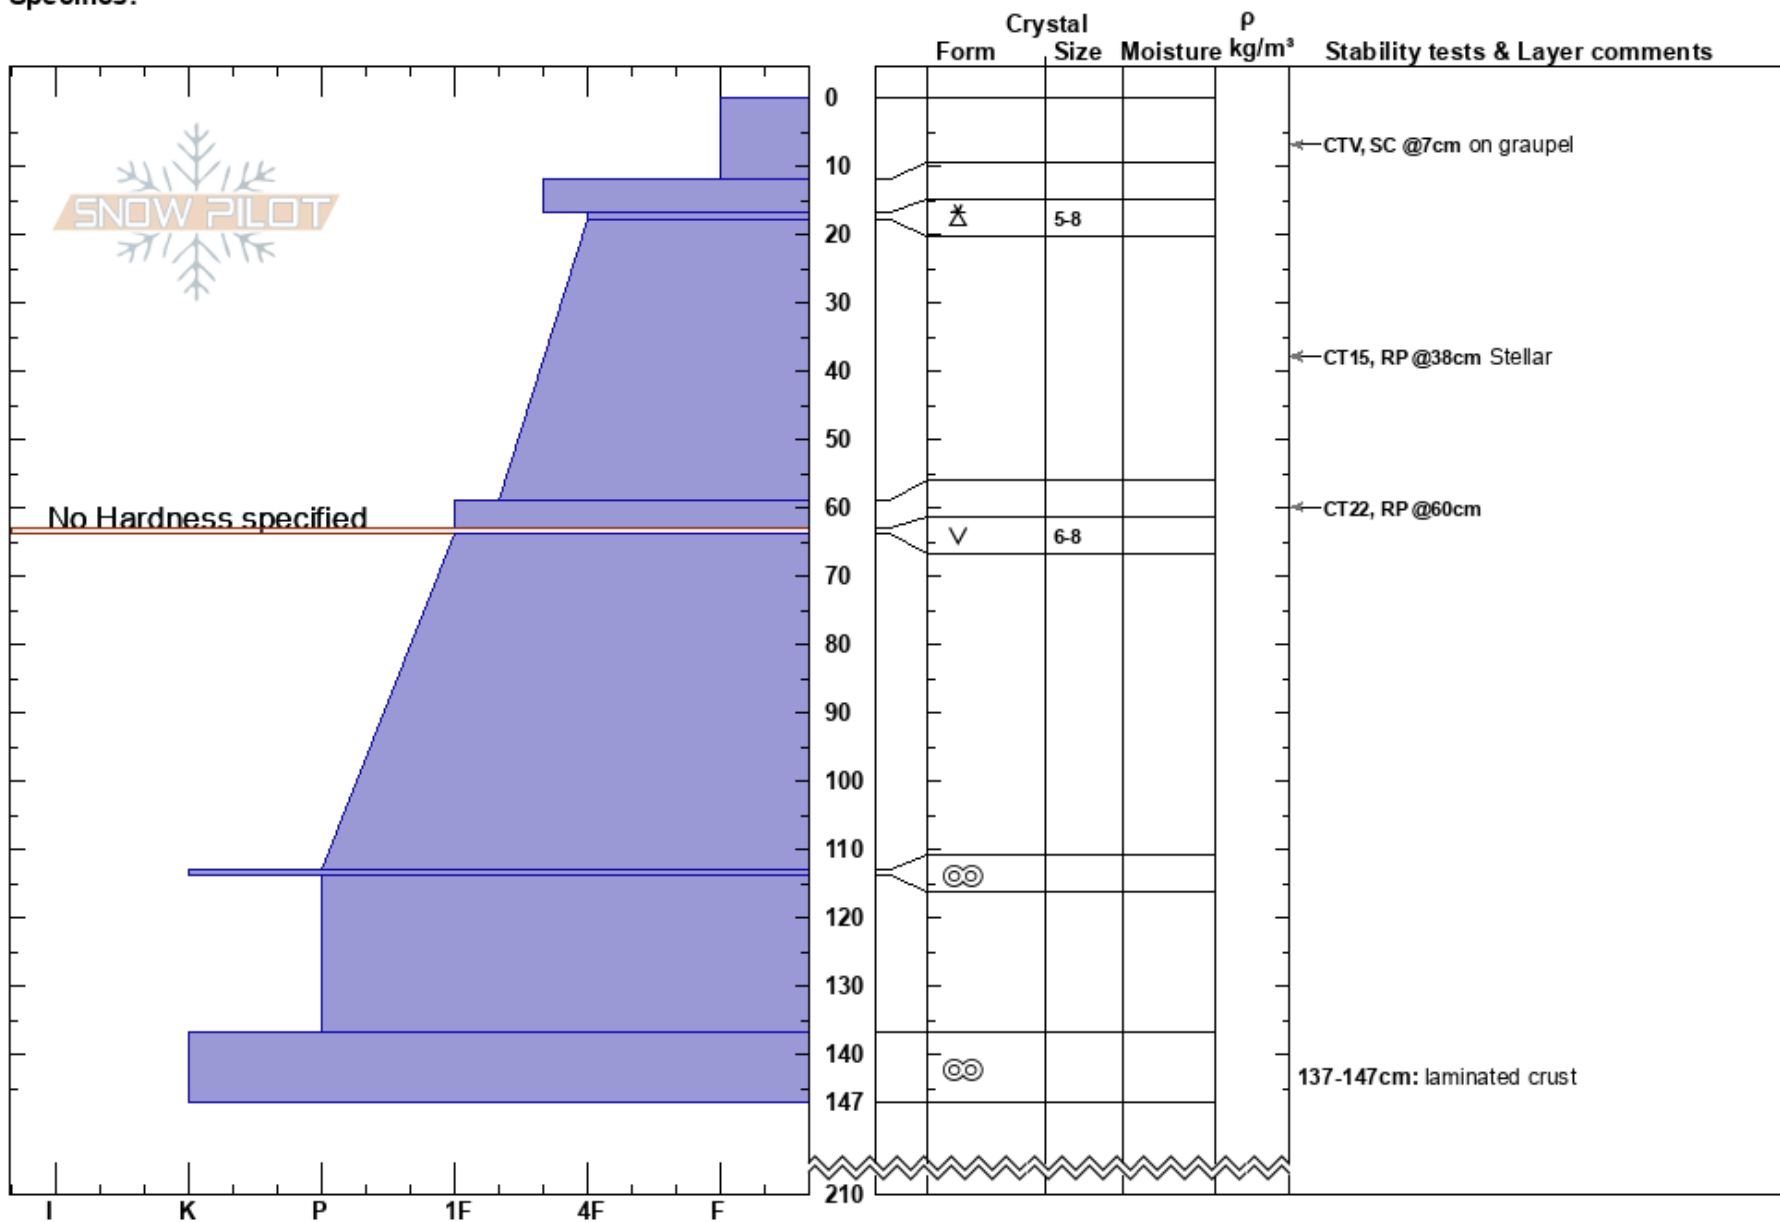

200104 Snake bite
 Monashee
 BC
 Elevation: 1600 m
 Aspect: 45°
 Specifics:

Mustang Powder
 04/01/2020 - 10:45
 Co-ord:
 Slope Angle: 27°
 Wind Loading:

Stability:
 Air Temperature:
 Sky Cover:
 Precipitation:
 Wind:

HS:210
 PF:70
 PS:20
 63-64cm: Problematic layer
 137-147cm: laminated crust

No Hardness specified

Notes: