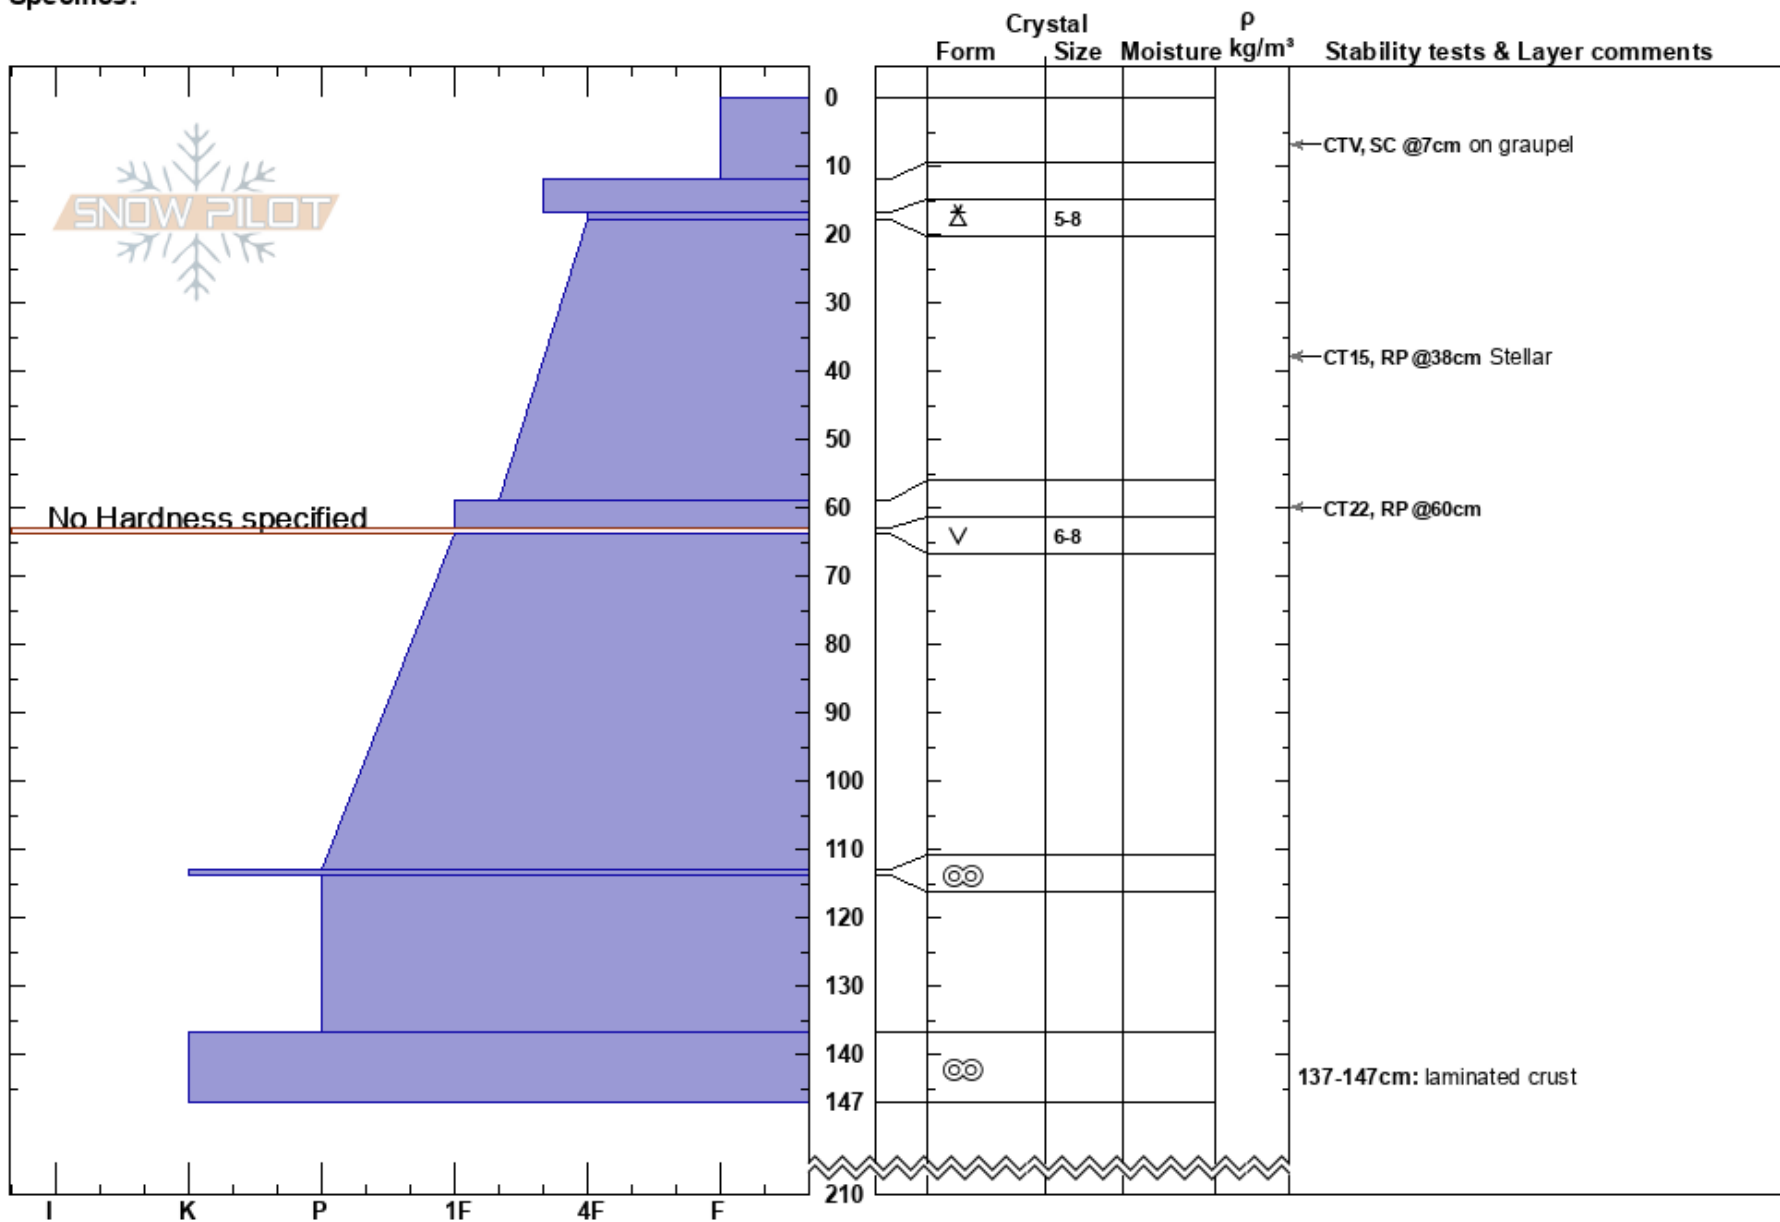

200104 Snake bite  
 Monashee  
 BC  
 Elevation: 1600 m  
 Aspect: 45°  
 Specifics:

Mustang Powder  
 04/01/2020 - 10:45  
 Co-ord:  
 Slope Angle: 27°  
 Wind Loading:

Stability:  
 Air Temperature:  
 Sky Cover:  
 Precipitation:  
 Wind:

HS:210  
 PF:70 63-64cm: Problematic layer  
 PS:20 137-147cm: laminated crust

No Hardness specified

Notes: