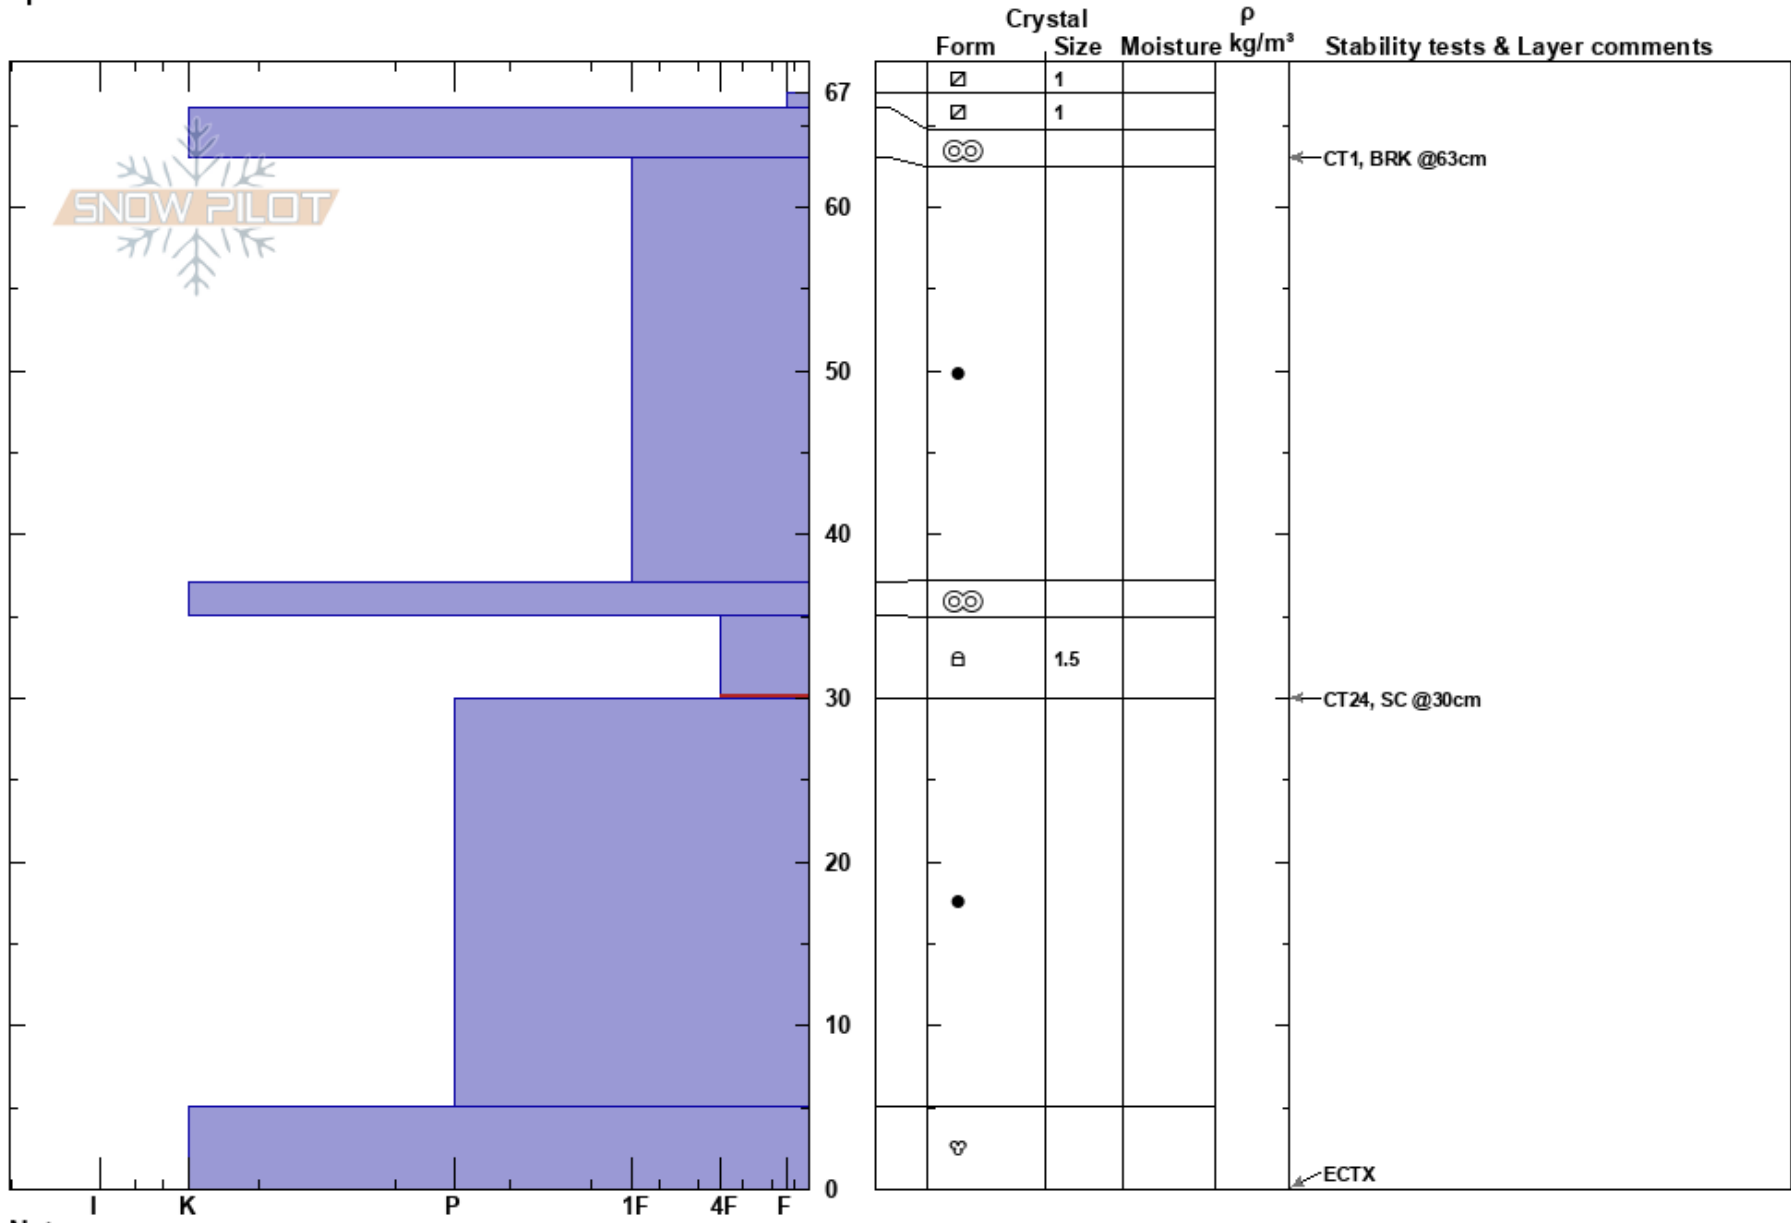

Bristlecone, WCP  
 San Juan Range  
 CO  
**Elevation:** 11070 ft  
**Aspect:** S  
**Specifics:**

Mark Mueller  
 01/04/2020 - 11:30am  
**Co-ord:**  
**Slope Angle:** 25°  
**Wind Loading:**

**Stability:** Good **HS:**67 **Layer Notes:**  
**Air Temperature:** -4°C **PS:** 5 35-30cm:Problematic layer  
**Sky Cover:** SCT  
**Precipitation:** NO  
**Wind:** SW Moderate

**Notes:** Terrain on the opposite side of the drainage from the Cousin starting zones.