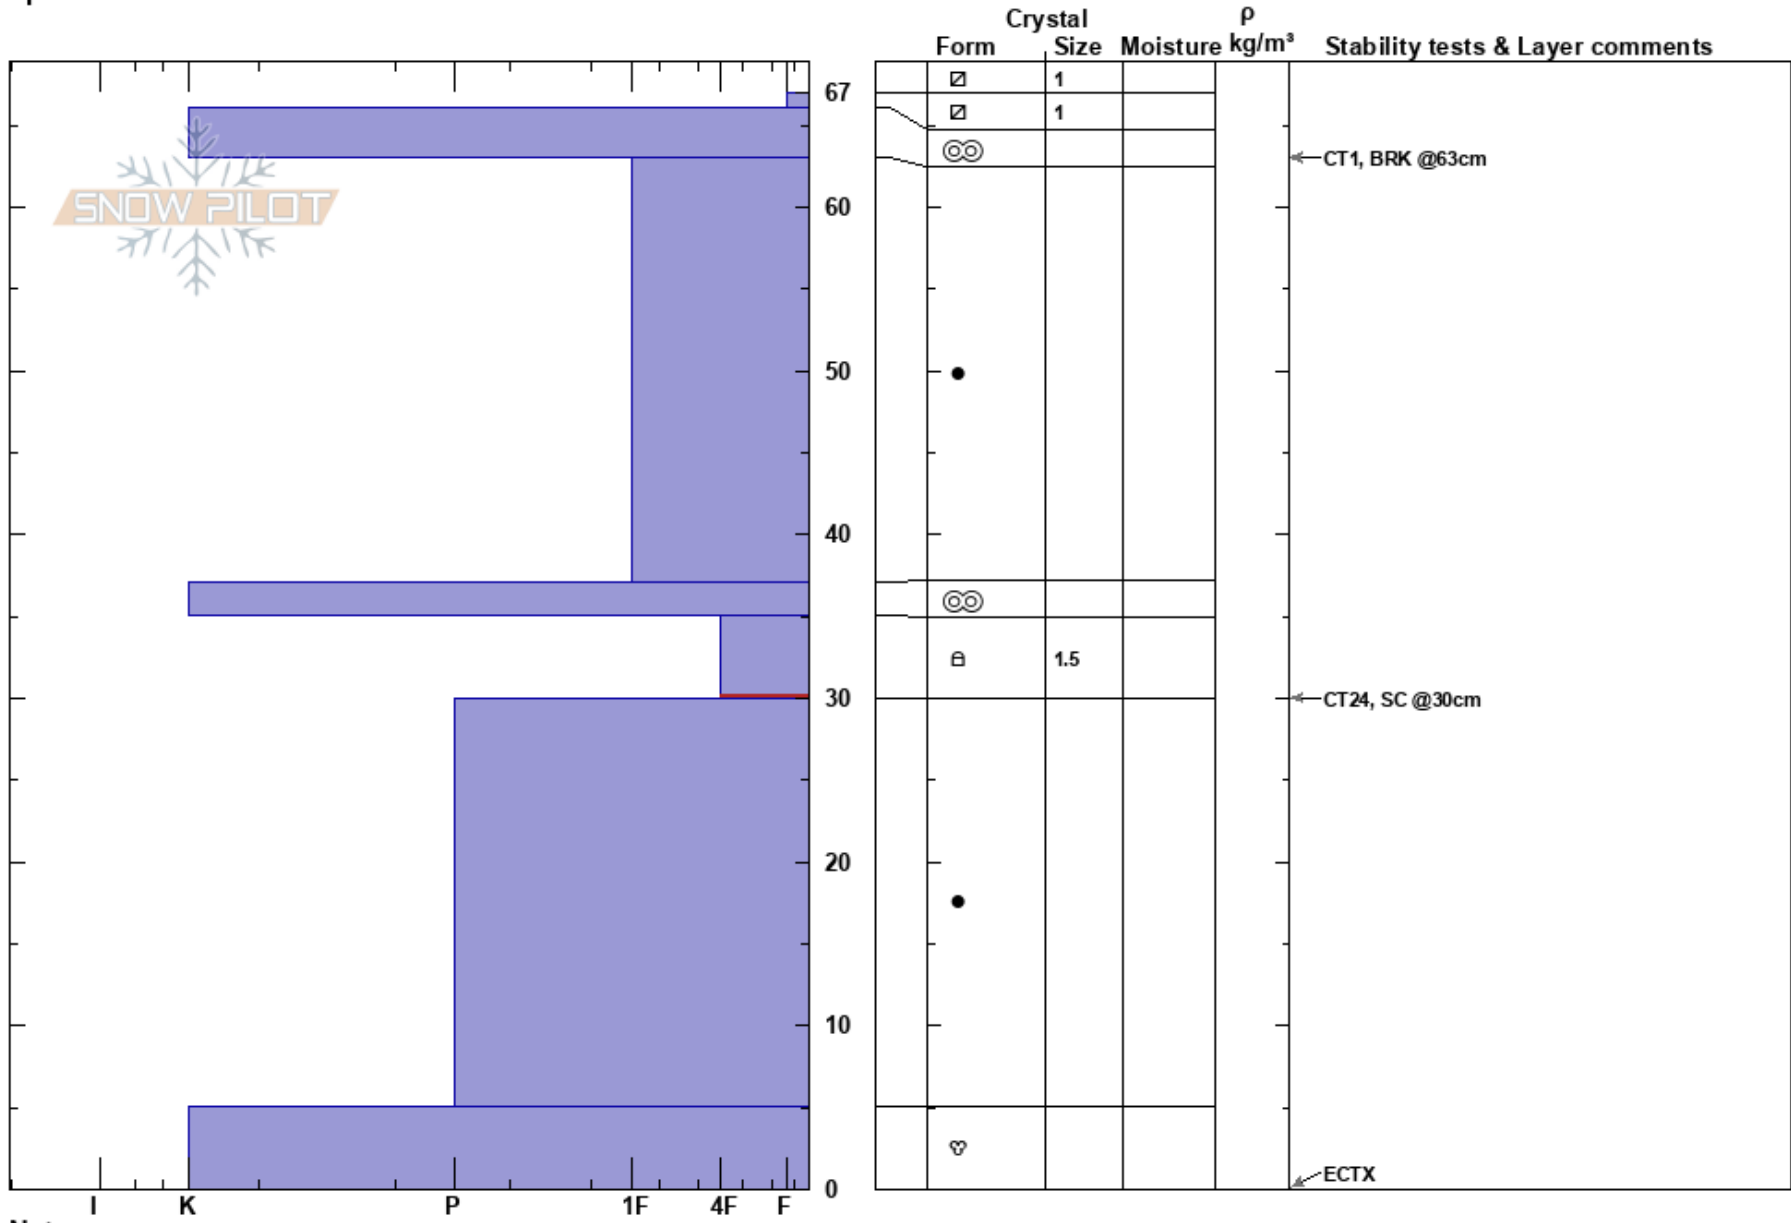

Bristlecone, WCP
 San Juan Range
 CO
 Elevation: 11070 ft
 Aspect: S
 Specifics:

Mark Mueller
 01/04/2020 - 11:30am
 Co-ord:
 Slope Angle: 25°
 Wind Loading:

Stability: Good HS:67
 Air Temperature: -4°C PS: 5 35-30cm: Problematic layer
 Sky Cover: SCT
 Precipitation: NO
 Wind: SW Moderate

Notes: Terrain on the opposite side of the drainage from the Cousin starting zones.