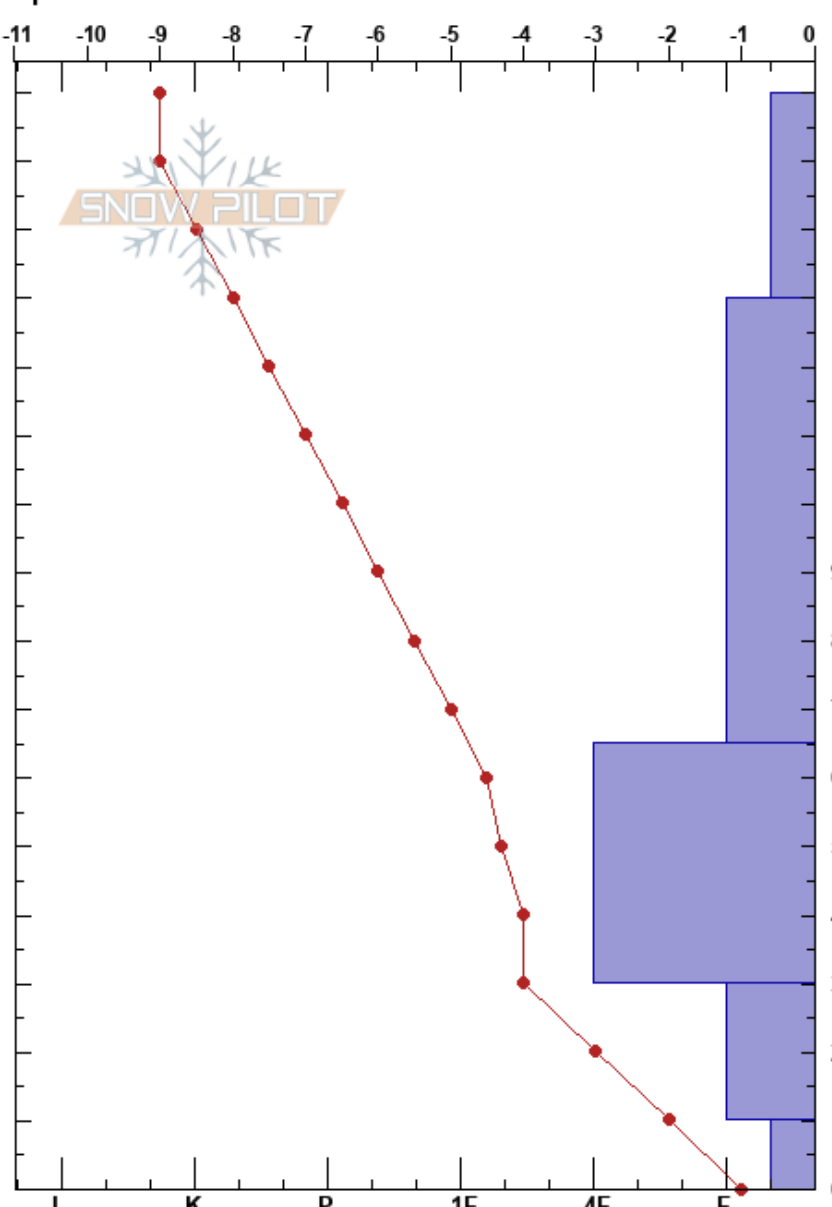

Mile Long Top
 Teton Range
 WY
 Elevation: 9457 ft
 Aspect: N
 Specifics:

Thomas Duggan
 01/04/2020 - 12:00pm
 Co-ord: 43.60770N, -110.84941W
 Slope Angle: 45°
 Wind Loading: previous

Stability:
 Air Temperature: -7°C
 Sky Cover: BKN
 Precipitation: S-1
 Wind: SW Moderate
 HS:160
 PF:48
 PS:24
 10-0cm: Problematic layer

Form	Crystal		Moisture	ρ kg/m³	Stability tests & Layer comments
	Size				
/	1				
•	1				← ECTN15 @115cm
⊖	0.5				
⊖	1.5				
⊖ (∧)	2.5				← CT22, Q3 @5cm Collapse only

Notes: