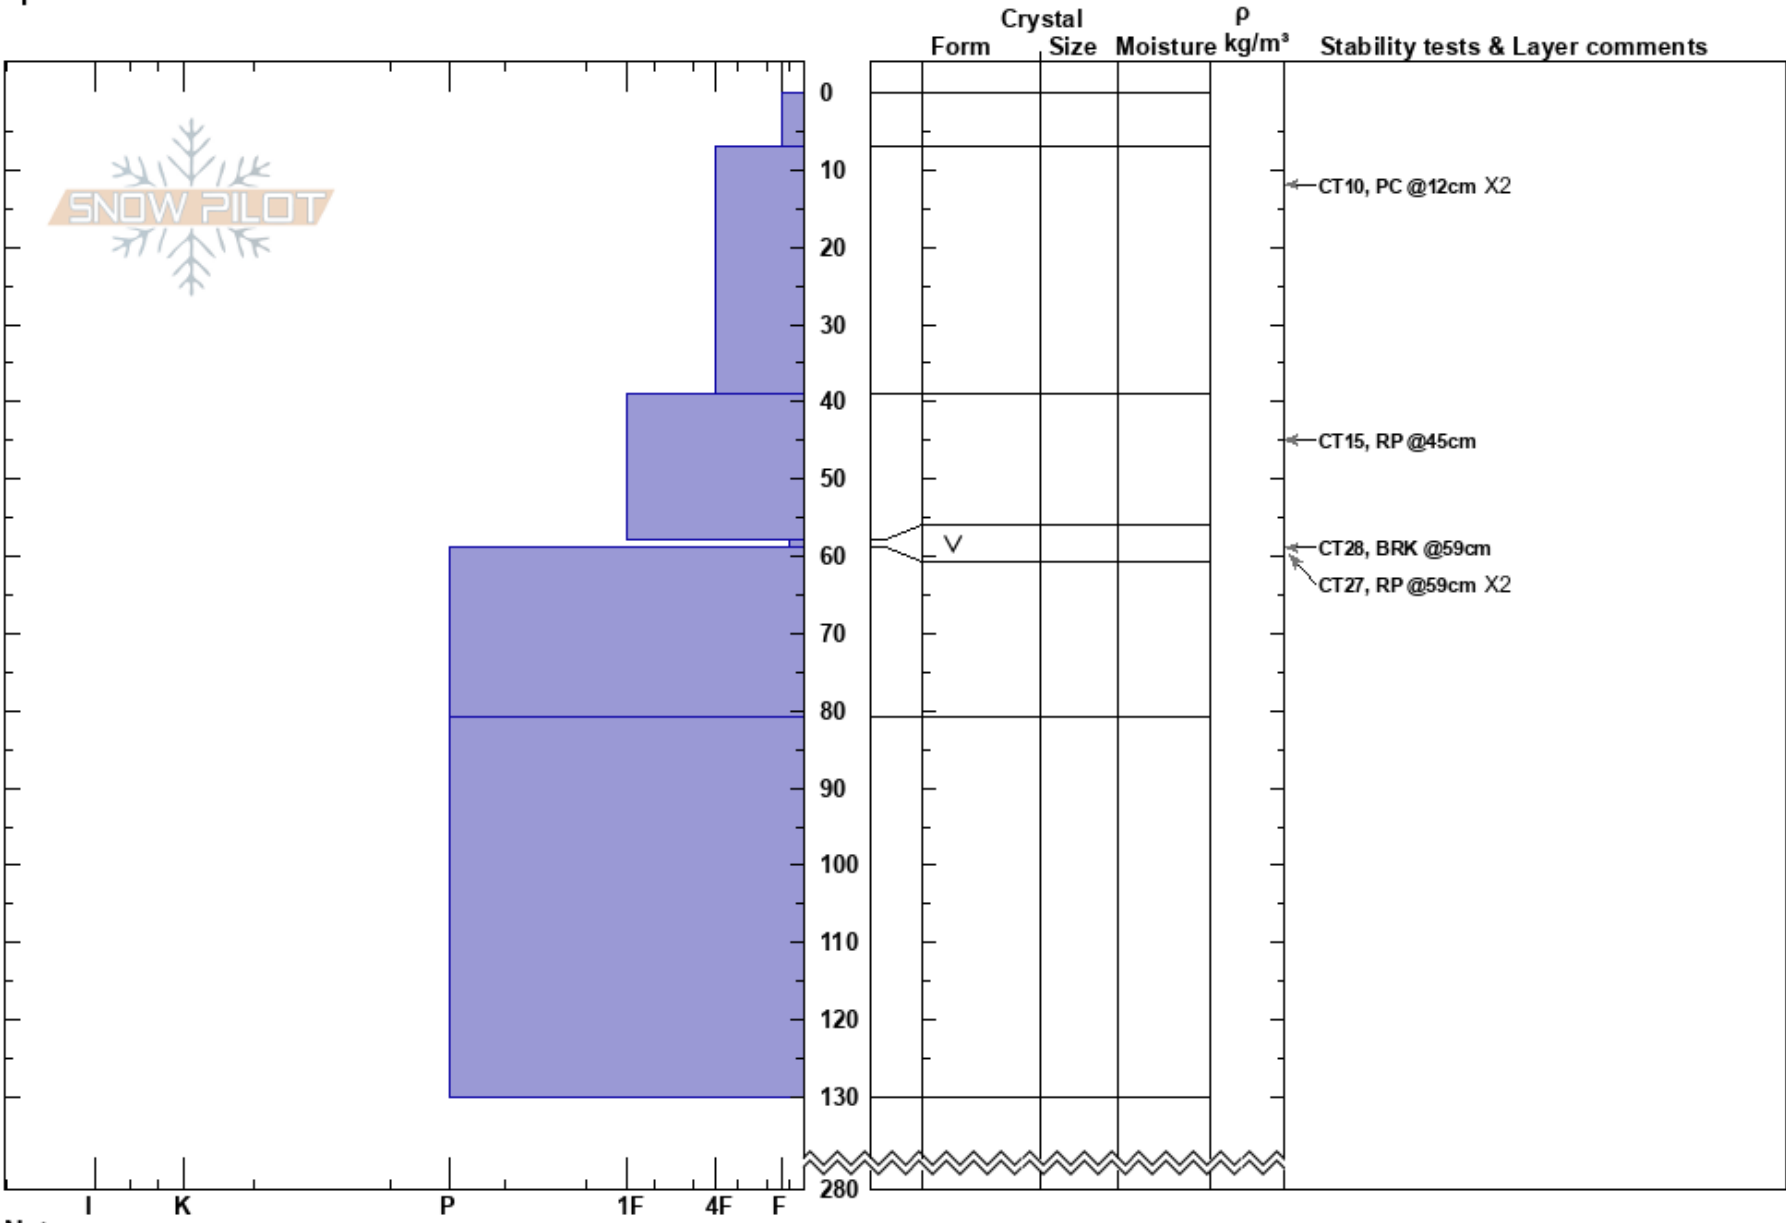

Organ Grinder
 Rockies
 BC
 Elevation: 1730 m
 Aspect: SW
 Specifics:

Ari Bruns
 02/01/2020 - 13:00
 Co-ord:
 Slope Angle: 14°
 Wind Loading:

Stability:
 Air Temperature: -8°C
 Sky Cover: BKN
 Precipitation: NO
 Wind: W Light Breeze

HS:280
 PF:45 58-59cm:Problematic layer

Layer Notes:

Notes: Objectives: Test dec 26th SH on a more southerly aspect