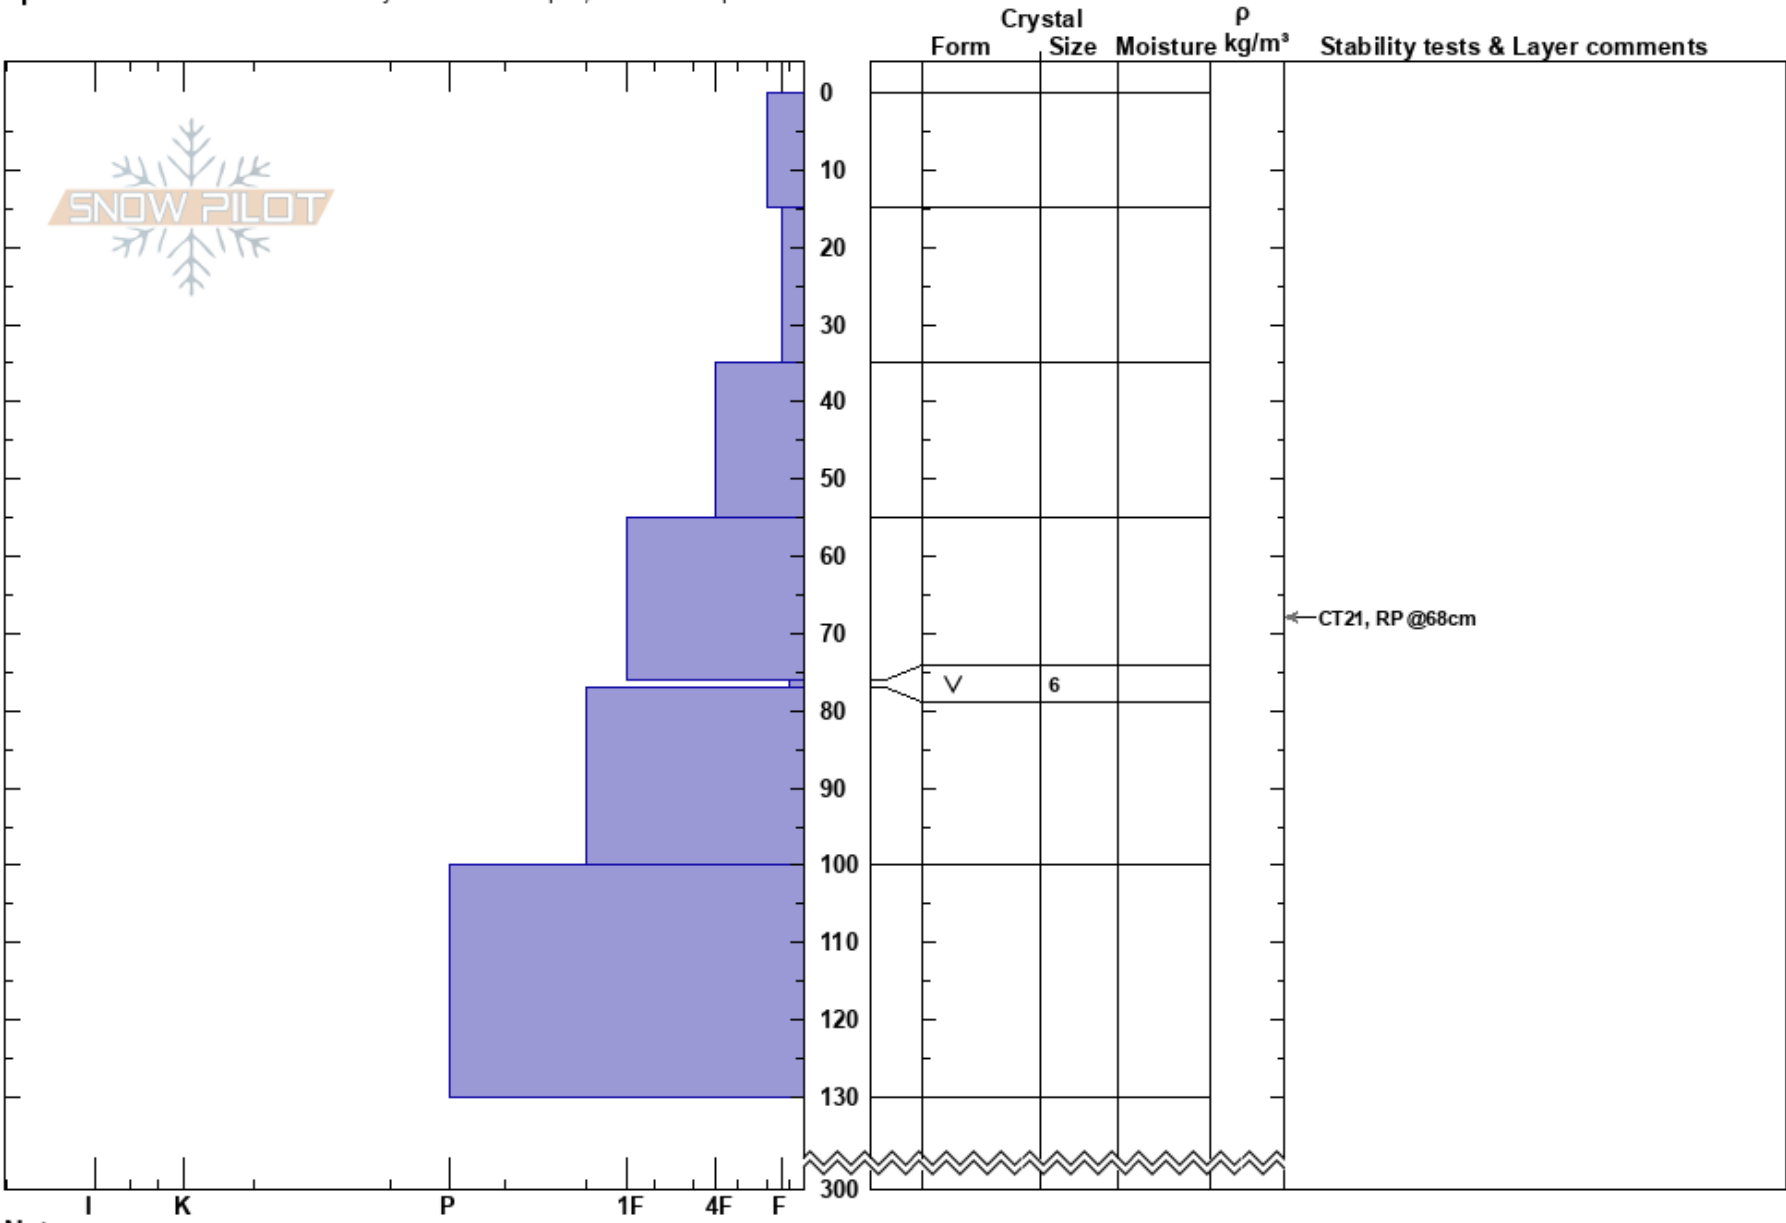

Immortality keith libech  
 Columbia Mountains 03/01/2020 - 14:00  
 BC  
**Elevation:** 1700 m  
**Aspect:** NE  
**Specifics:** Recent avalanche activity on different slopes; We skied slope

**Stability:**  
**Air Temperature:** -2.5°C **HS:**300 **Layer Notes:**  
**PS:** 50 76-77cm: Problematic layer  
**Sky Cover:** OVC  
**Precipitation:** NO  
**Wind:** Calm

**Notes:** This pit seems to be anomalous compared to the rest of the profiles in area.