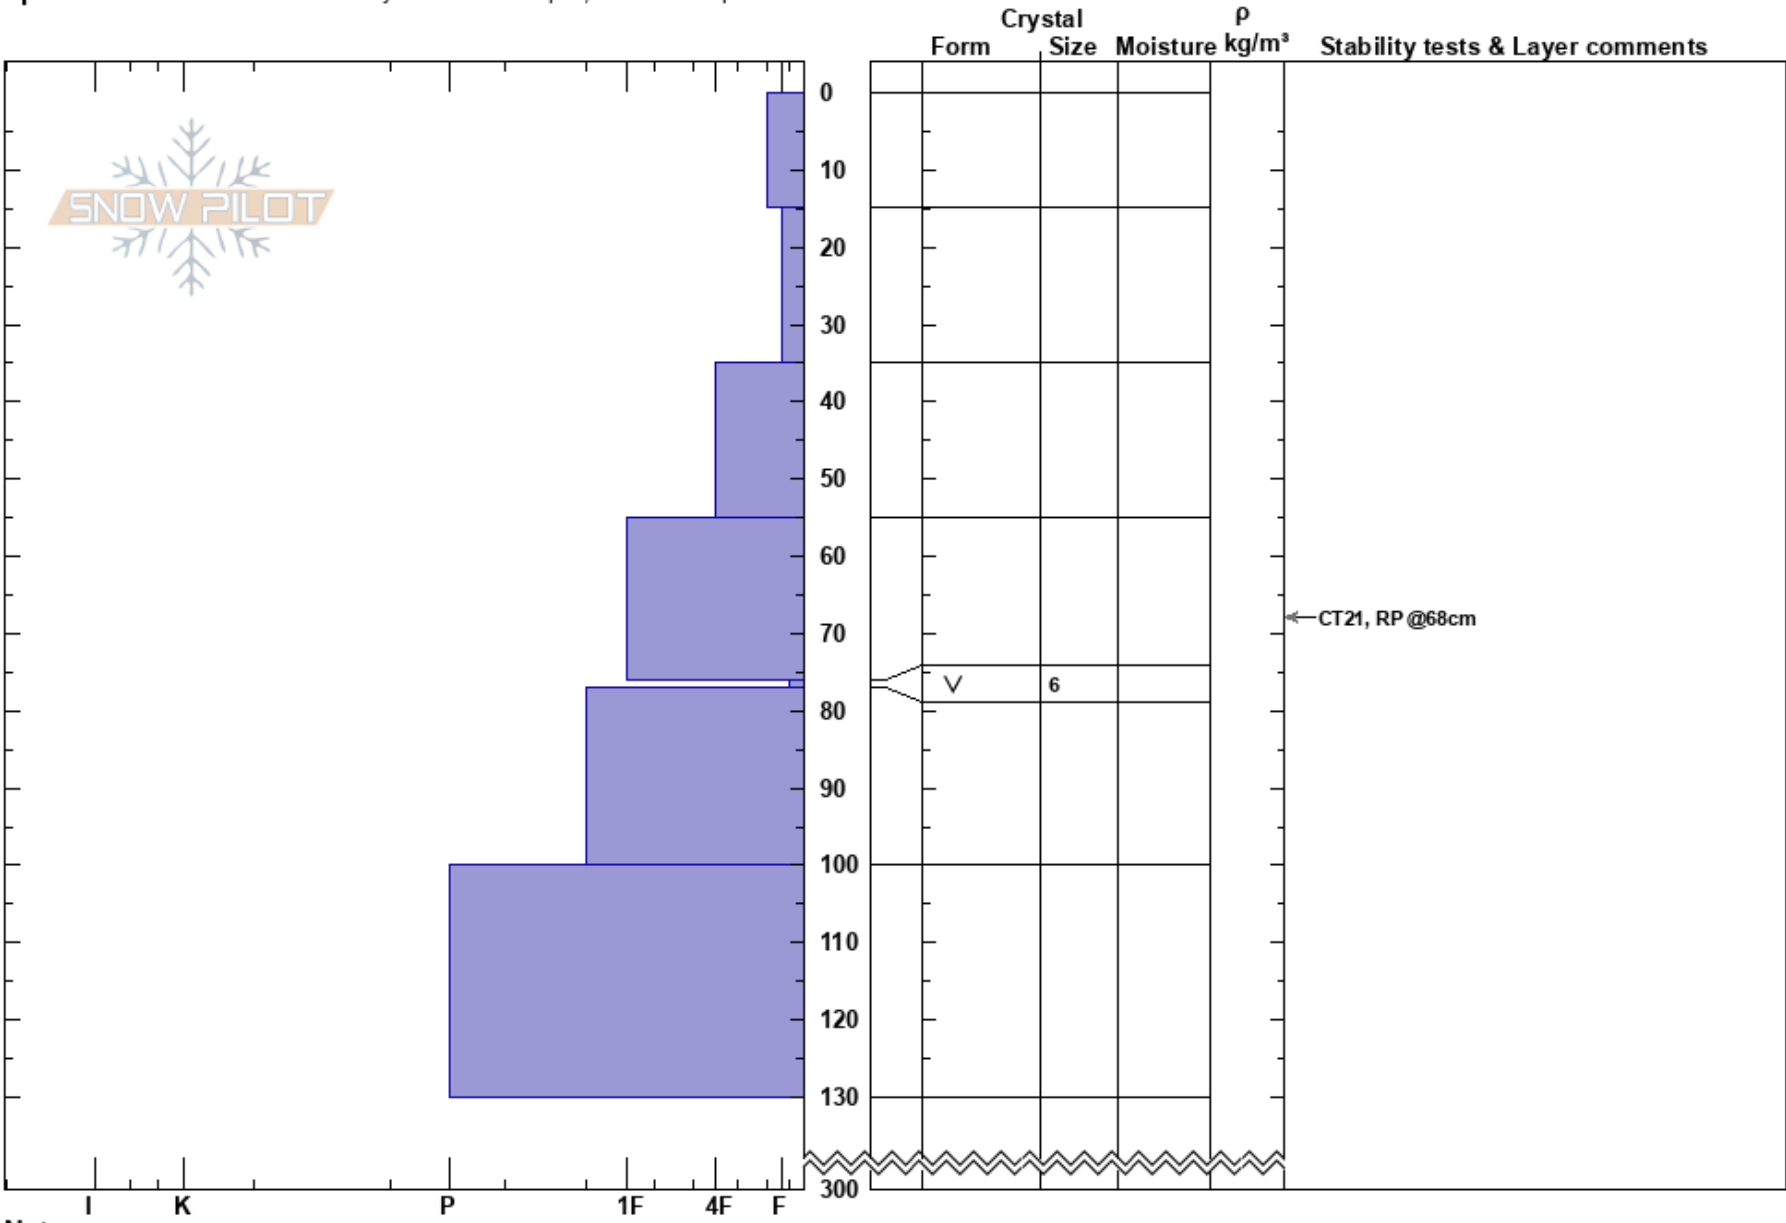

Immortality keith libech
 Columbia Mountains 03/01/2020 - 14:00
 BC
Elevation: 1700 m
Aspect: NE
Specifics: Recent avalanche activity on different slopes; We skied slope

Stability:
Air Temperature: -2.5°C **HS:**300 **Layer Notes:**
PS: 50 76-77cm: Problematic layer
Sky Cover: OVC
Precipitation: NO
Wind: Calm

Notes: This pit seems to be anomalous compared to the rest of the profiles in area.