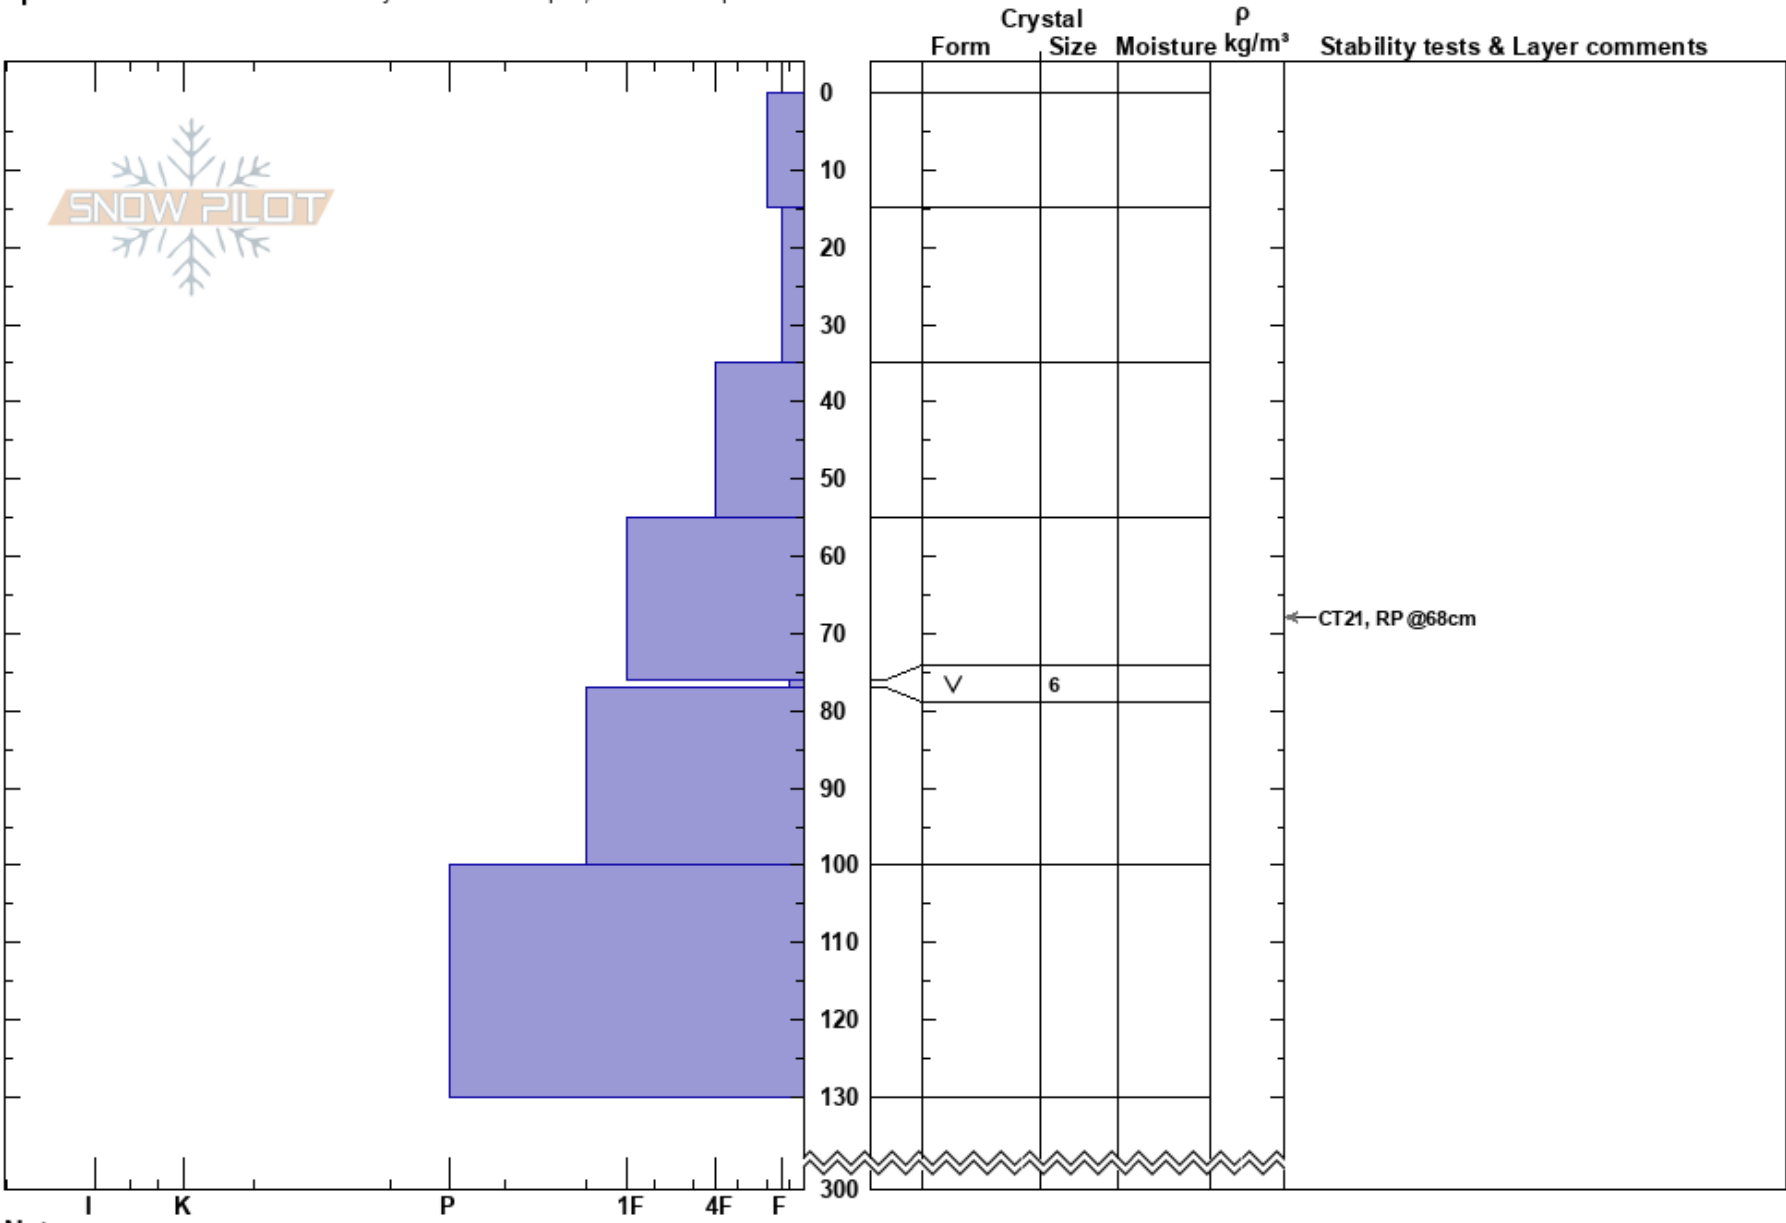

Immortality keith libech
 Columbia Mountains 03/01/2020 - 14:00
 BC
Elevation: 1700 m
Aspect: NE
Specifics: Recent avalanche activity on different slopes; We skied slope

Stability:
Air Temperature: -2.5°C **HS:** 300 **Layer Notes:**
PS: 50 76-77cm: Problematic layer
Sky Cover: OVC
Precipitation: NO
Wind: Calm

Notes: This pit seems to be anomalous compared to the rest of the profiles in area.