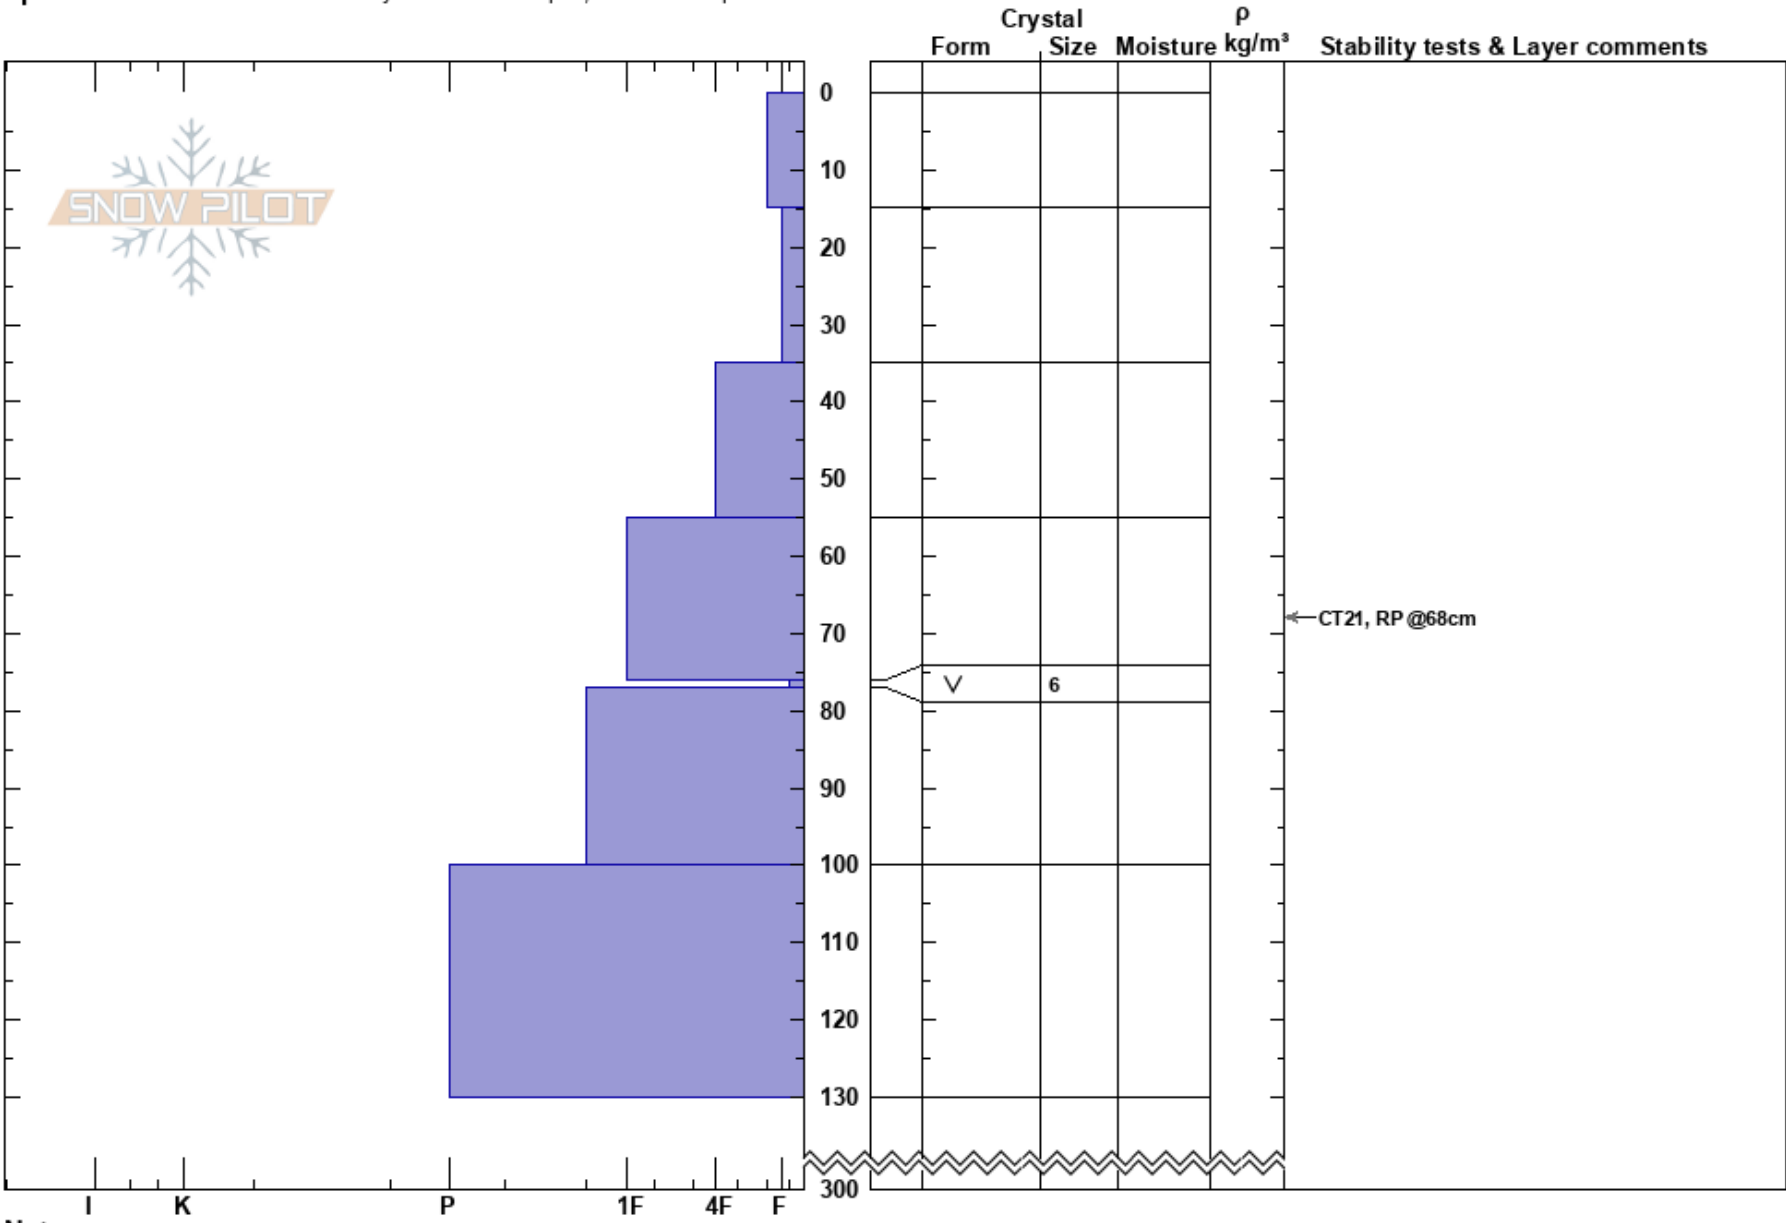

Immortality keith libech  
 Columbia Mountains 03/01/2020 - 14:00  
 BC  
**Elevation:** 1700 m  
**Aspect:** NE  
**Specifics:** Recent avalanche activity on different slopes; We skied slope

**Stability:**  
**Air Temperature:** -2.5°C **HS:** 300 **Layer Notes:**  
**PS:** 50 76-77cm: Problematic layer  
**Sky Cover:** OVC  
**Precipitation:** NO  
**Wind:** Calm

**Notes:** This pit seems to be anomalous compared to the rest of the profiles in area.