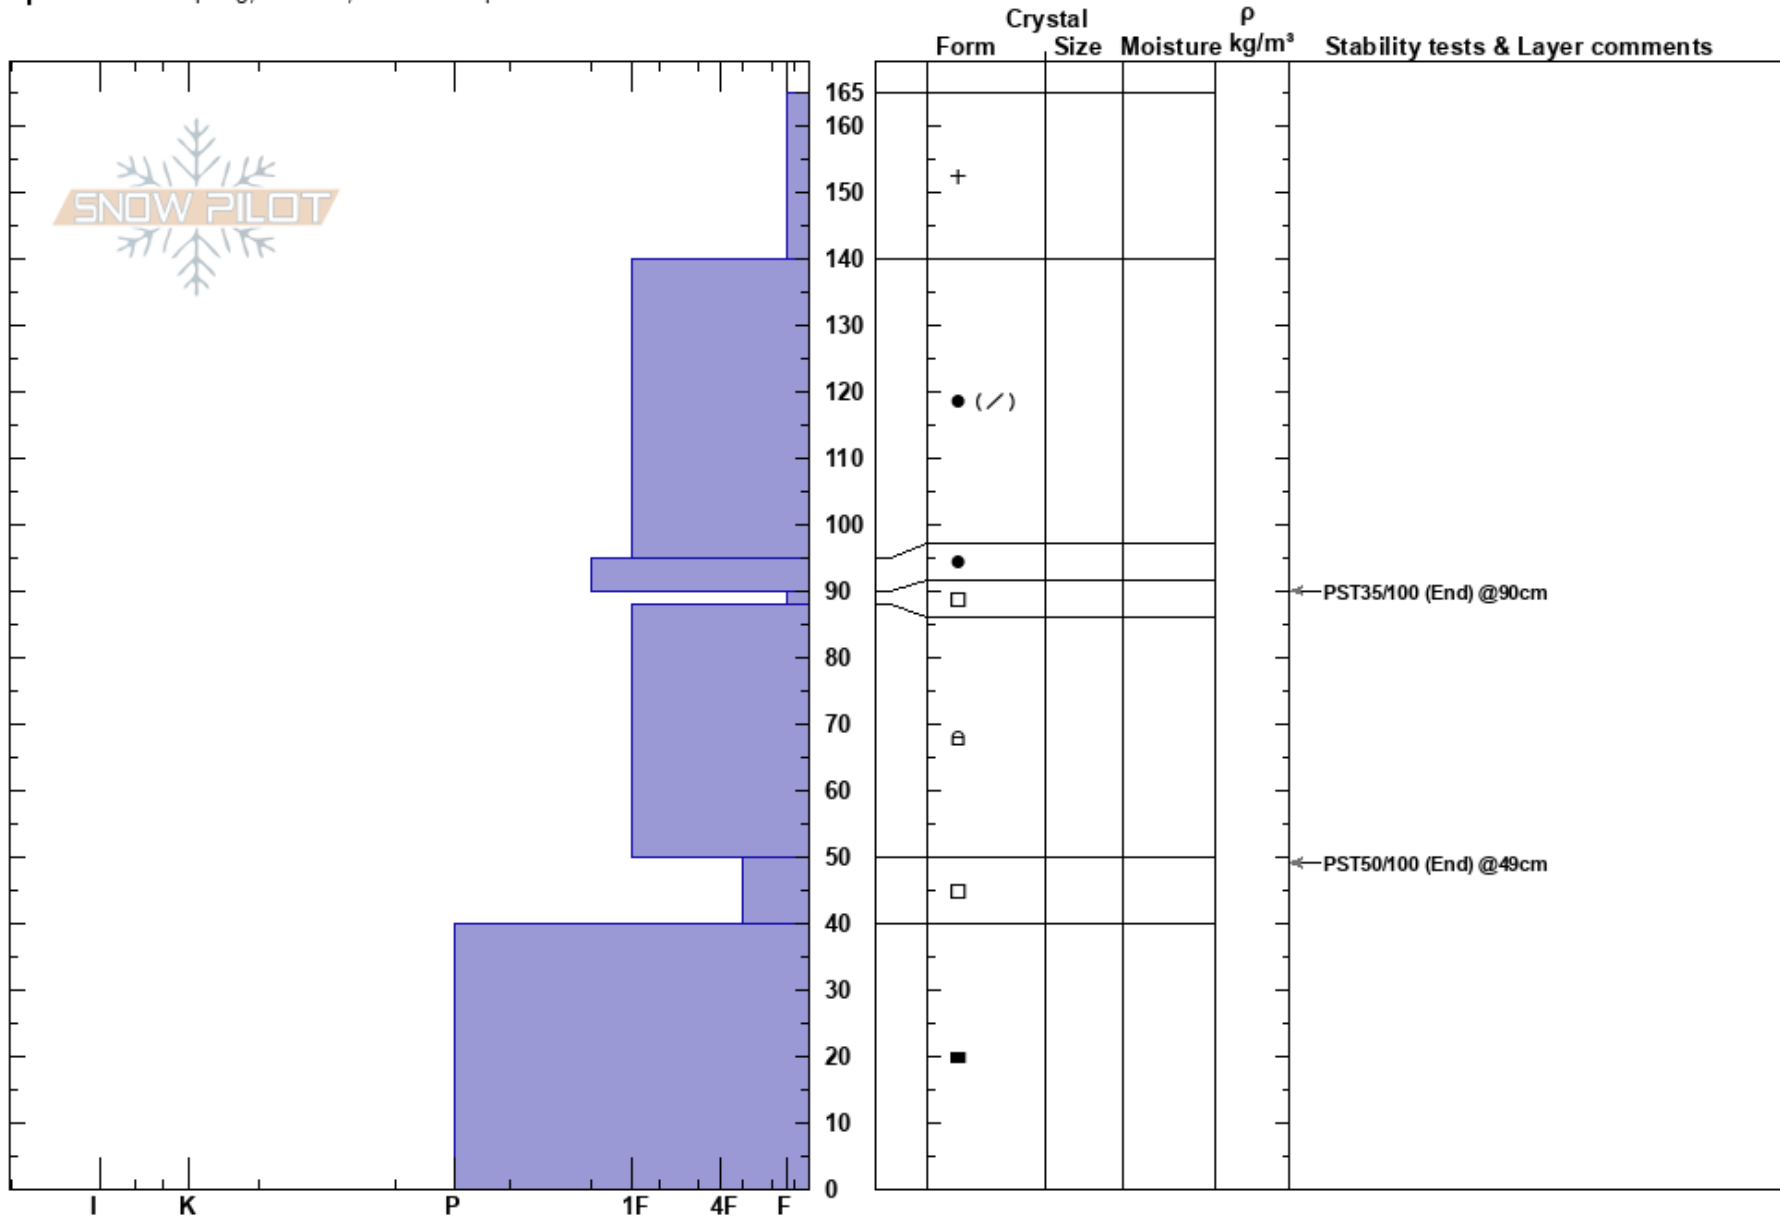

The Gash
 Bitterroot
 MT
 Elevation: 7386 ft
 Aspect: 36°

Todd Glew
 01/03/2020 - 11:00am
 Co-ord: 46.41469N, -114.29635W
 Slope Angle: 25°
 Wind Loading: yes

Stability: Fair
 Air Temperature:
 Sky Cover: BKN
 Precipitation: S-1
 Wind: SW Moderate

HS:165
 PF:40 90-88cm:Problematic layer
 PS:20

Layer Notes:

Specifics: Collapsing, localized; We skied slope

Notes: