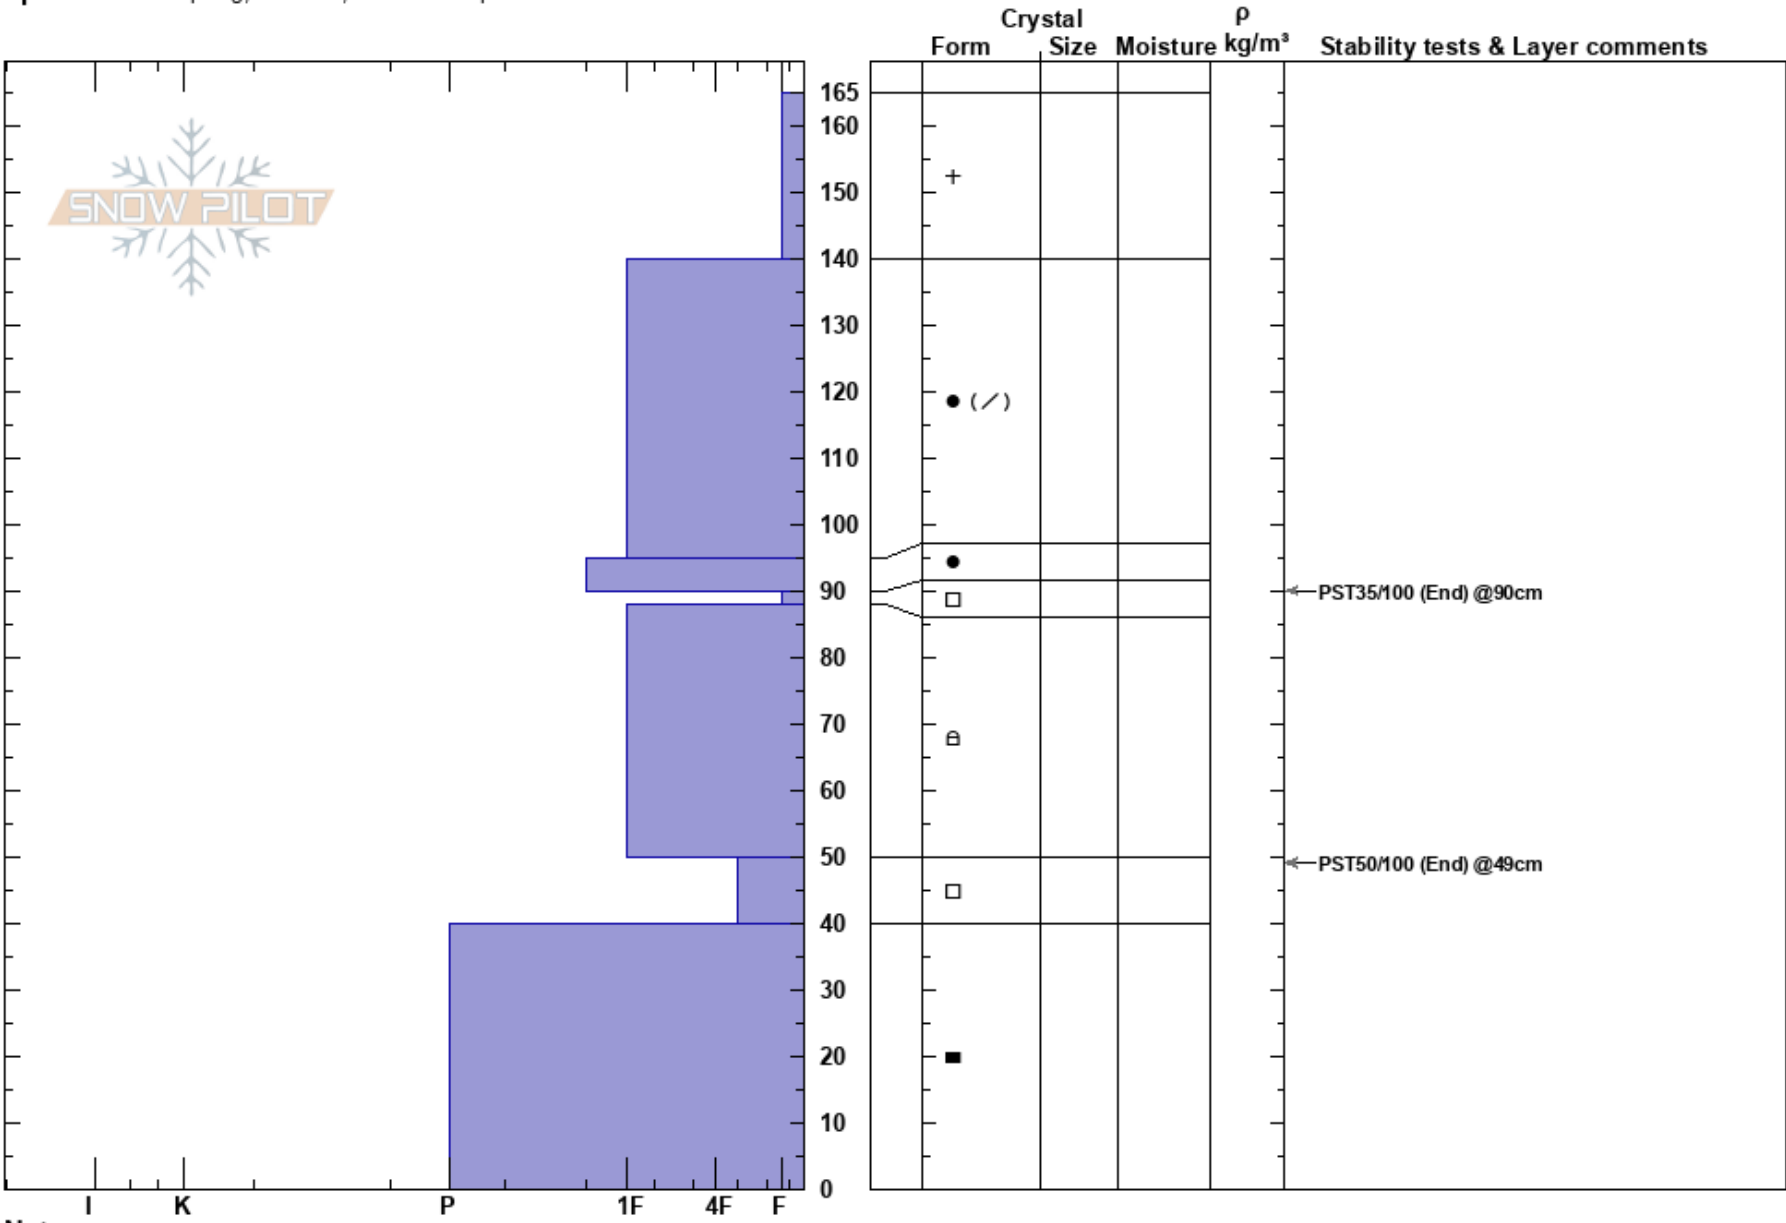

The Gash
 Bitterroot
 MT
 Elevation: 7386 ft
 Aspect: 36°
 Specifics: Collapsing, localized; We skied slope

Todd Glew
 01/03/2020 - 11:00am
 Co-ord: 46.41469N, -114.29635W
 Slope Angle: 25°
 Wind Loading: yes

Stability: Fair
 Air Temperature: HS:165
 Sky Cover: BKN
 Precipitation: S-1
 Wind: SW Moderate
 PF:40
 PS:20
 90-88cm:Problematic layer

Notes: