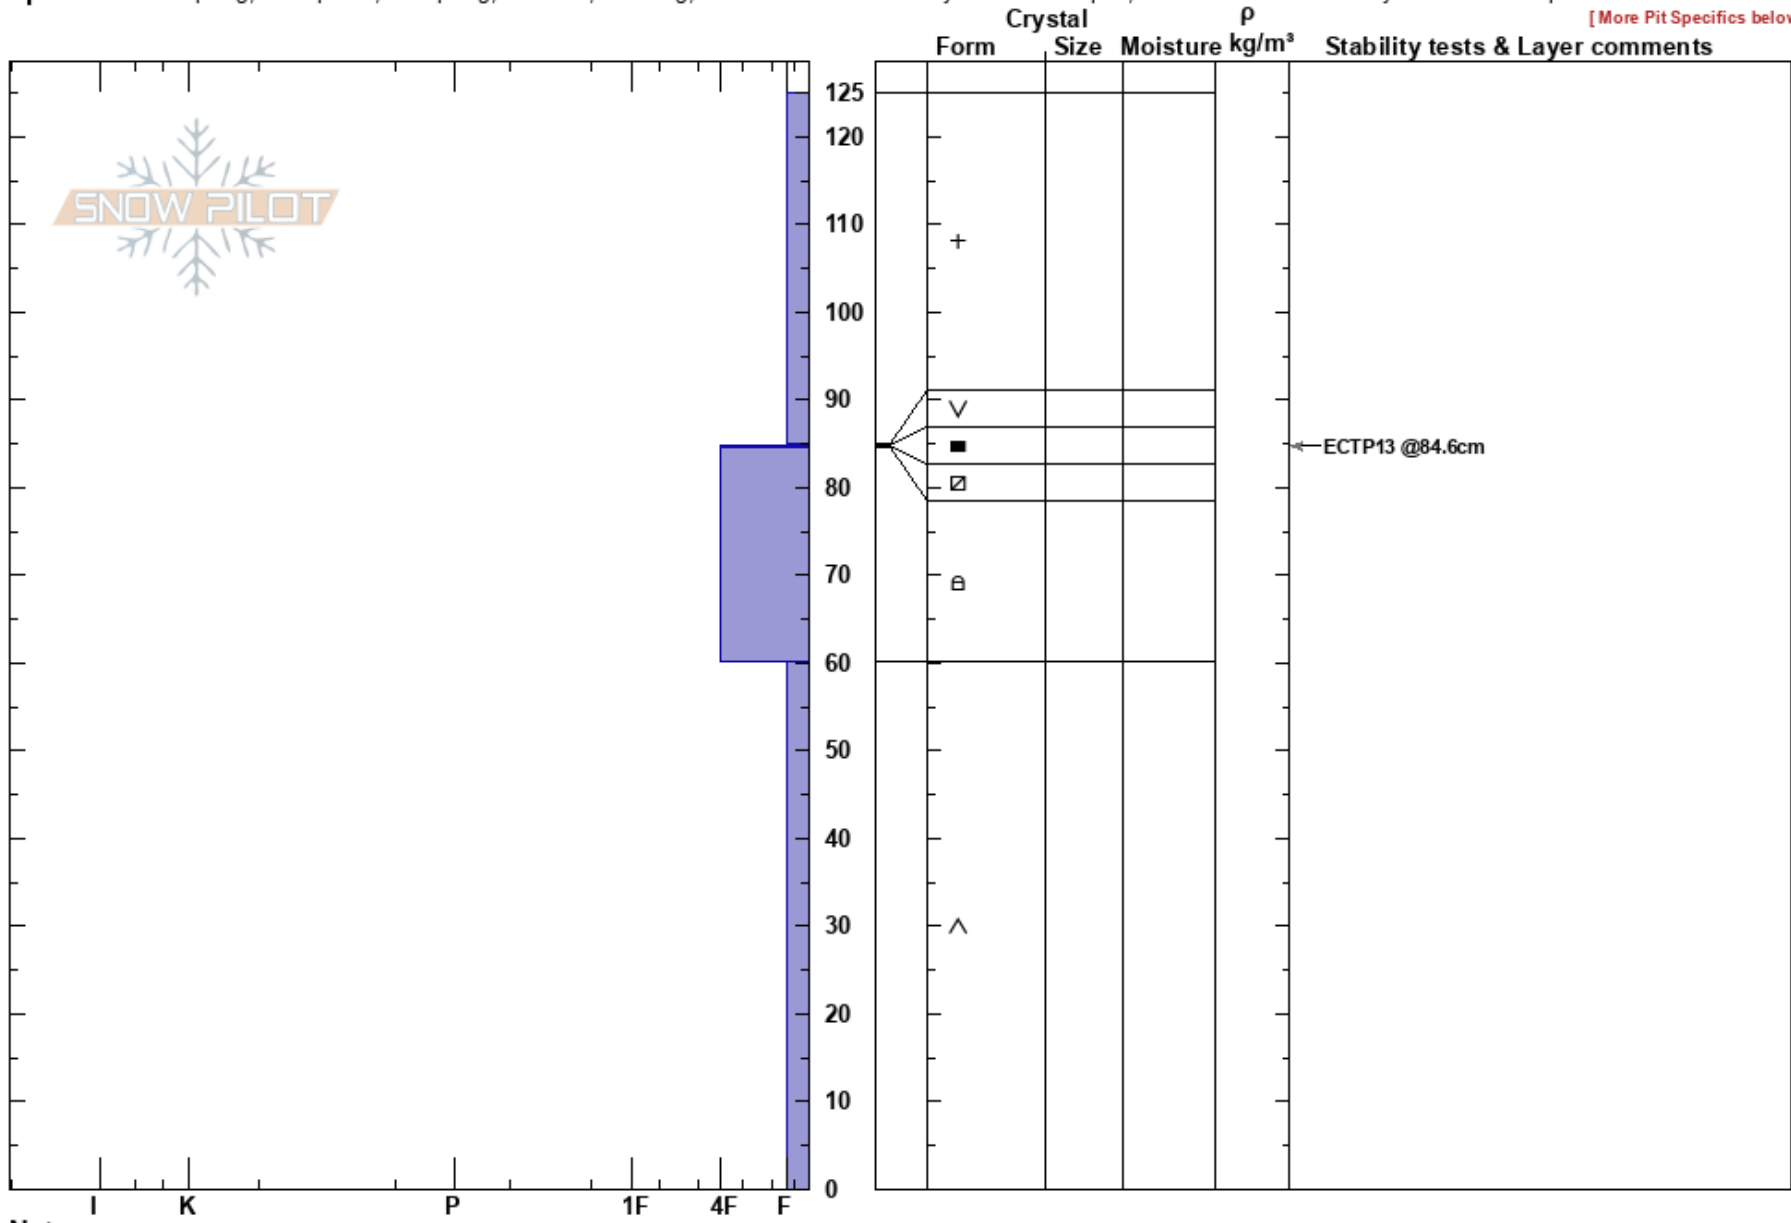

Lost Trail Sidecountry  
 Bitterroot  
 MT  
 Elevation: 8037 ft  
 Aspect: 25°

Todd Glew  
 01/01/2020 - 1:00pm  
 Co-ord: 45.70349N, -113.97316W  
 Slope Angle: 23°  
 Wind Loading: yes

Stability: Very Poor  
 Air Temperature:  
 Sky Cover: OVC  
 Precipitation: S2  
 Wind: SW Moderate  
 HS: 125  
 PF: 125 84.6-84.4cm: Problematic layer  
 PS: 30

Specifics: Collapsing, widespread; Collapsing, localized; Cracking; Recent avalanche activity on similar slopes; Recent avalanche activity on different slopes

[ More Pit Specifics below ]

Notes: Additional Pit Specifics: Instability rapidly rising