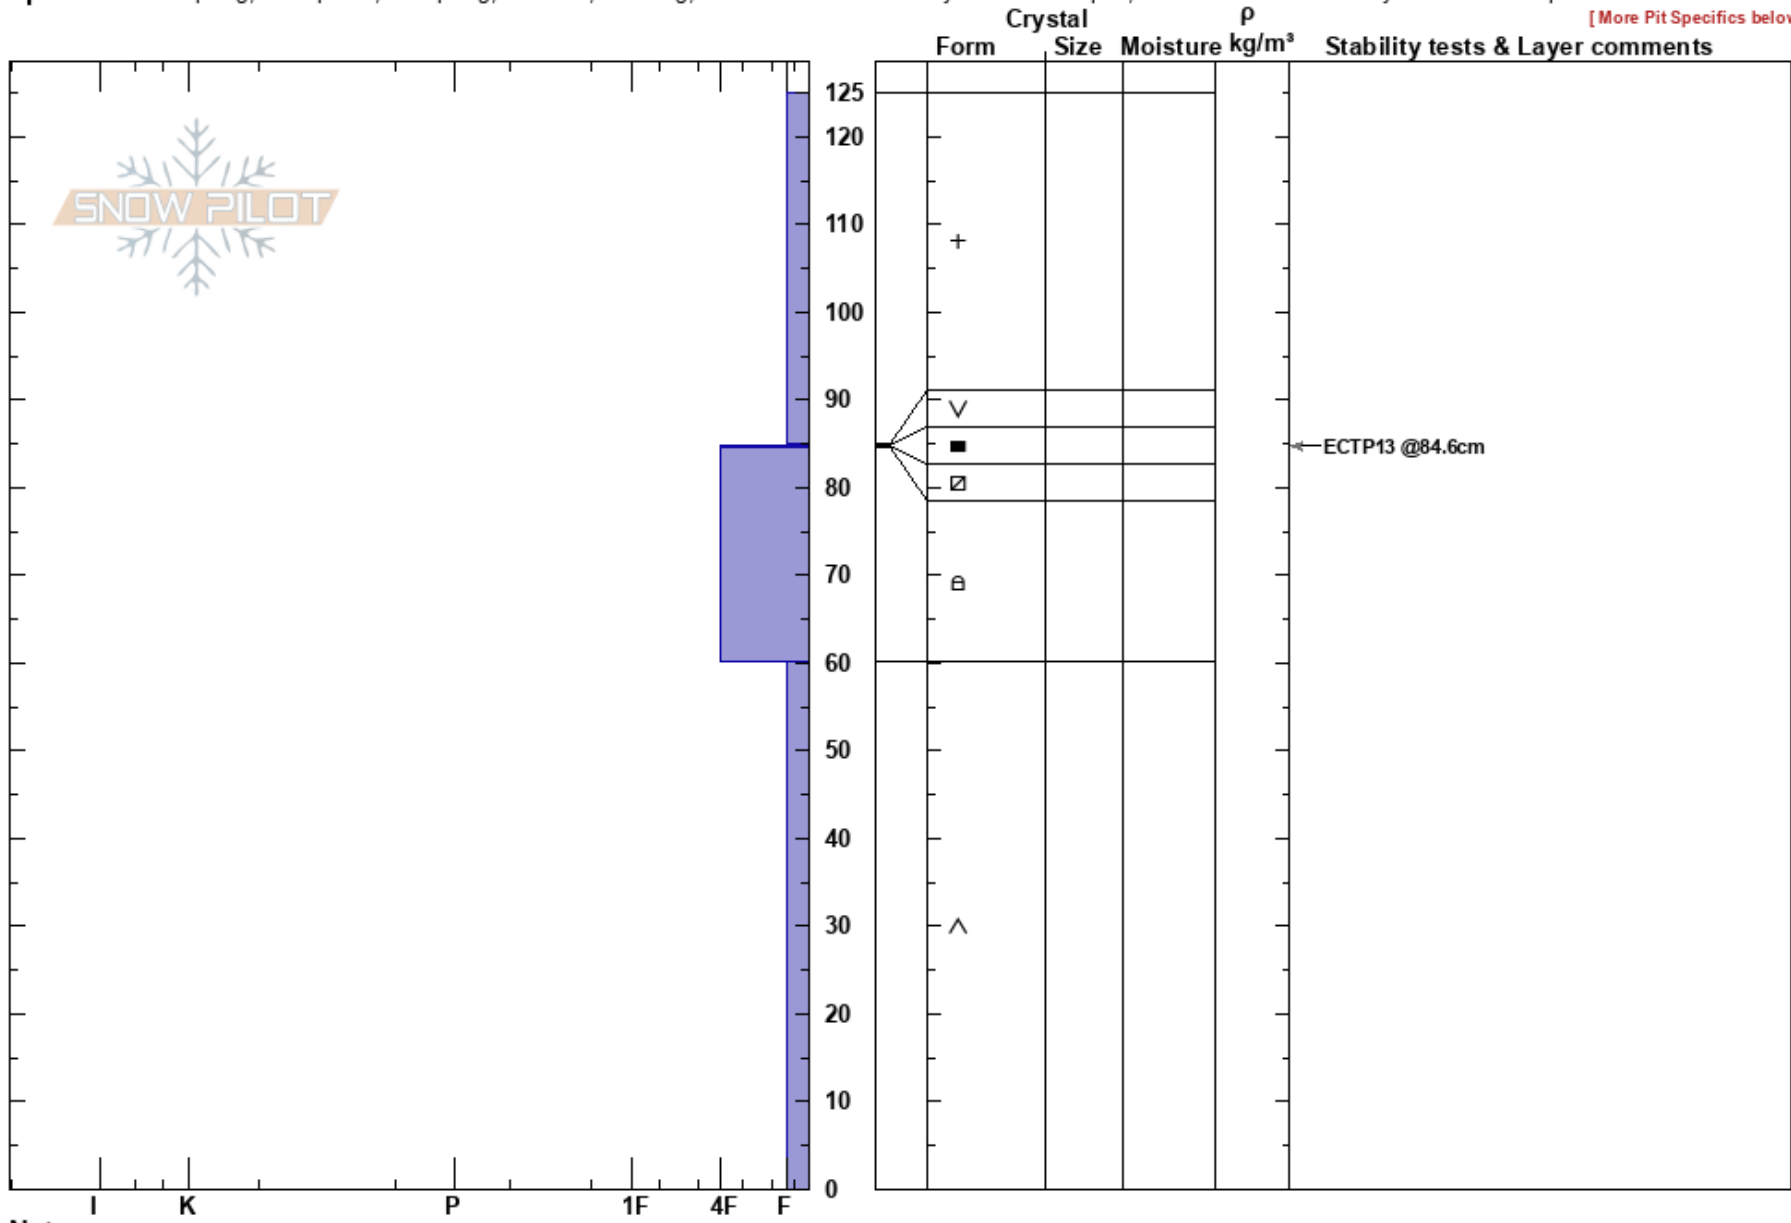

Lost Trail Sidecountry
 Bitterroot
 MT
 Elevation: 8037 ft
 Aspect: 25°

Todd Glew
 01/01/2020 - 1:00pm
 Co-ord: 45.70349N, -113.97316W
 Slope Angle: 23°
 Wind Loading: yes

Stability: Very Poor
 Air Temperature:
 Sky Cover: OVC
 Precipitation: S2
 Wind: SW Moderate
 HS: 125
 PF: 125 84.6-84.4cm: Problematic layer
 PS: 30

Specifics: Collapsing, widespread; Collapsing, localized; Cracking; Recent avalanche activity on similar slopes; Recent avalanche activity on different slopes

[More Pit Specifics below]

Notes: Additional Pit Specifics: Instability rapidly rising