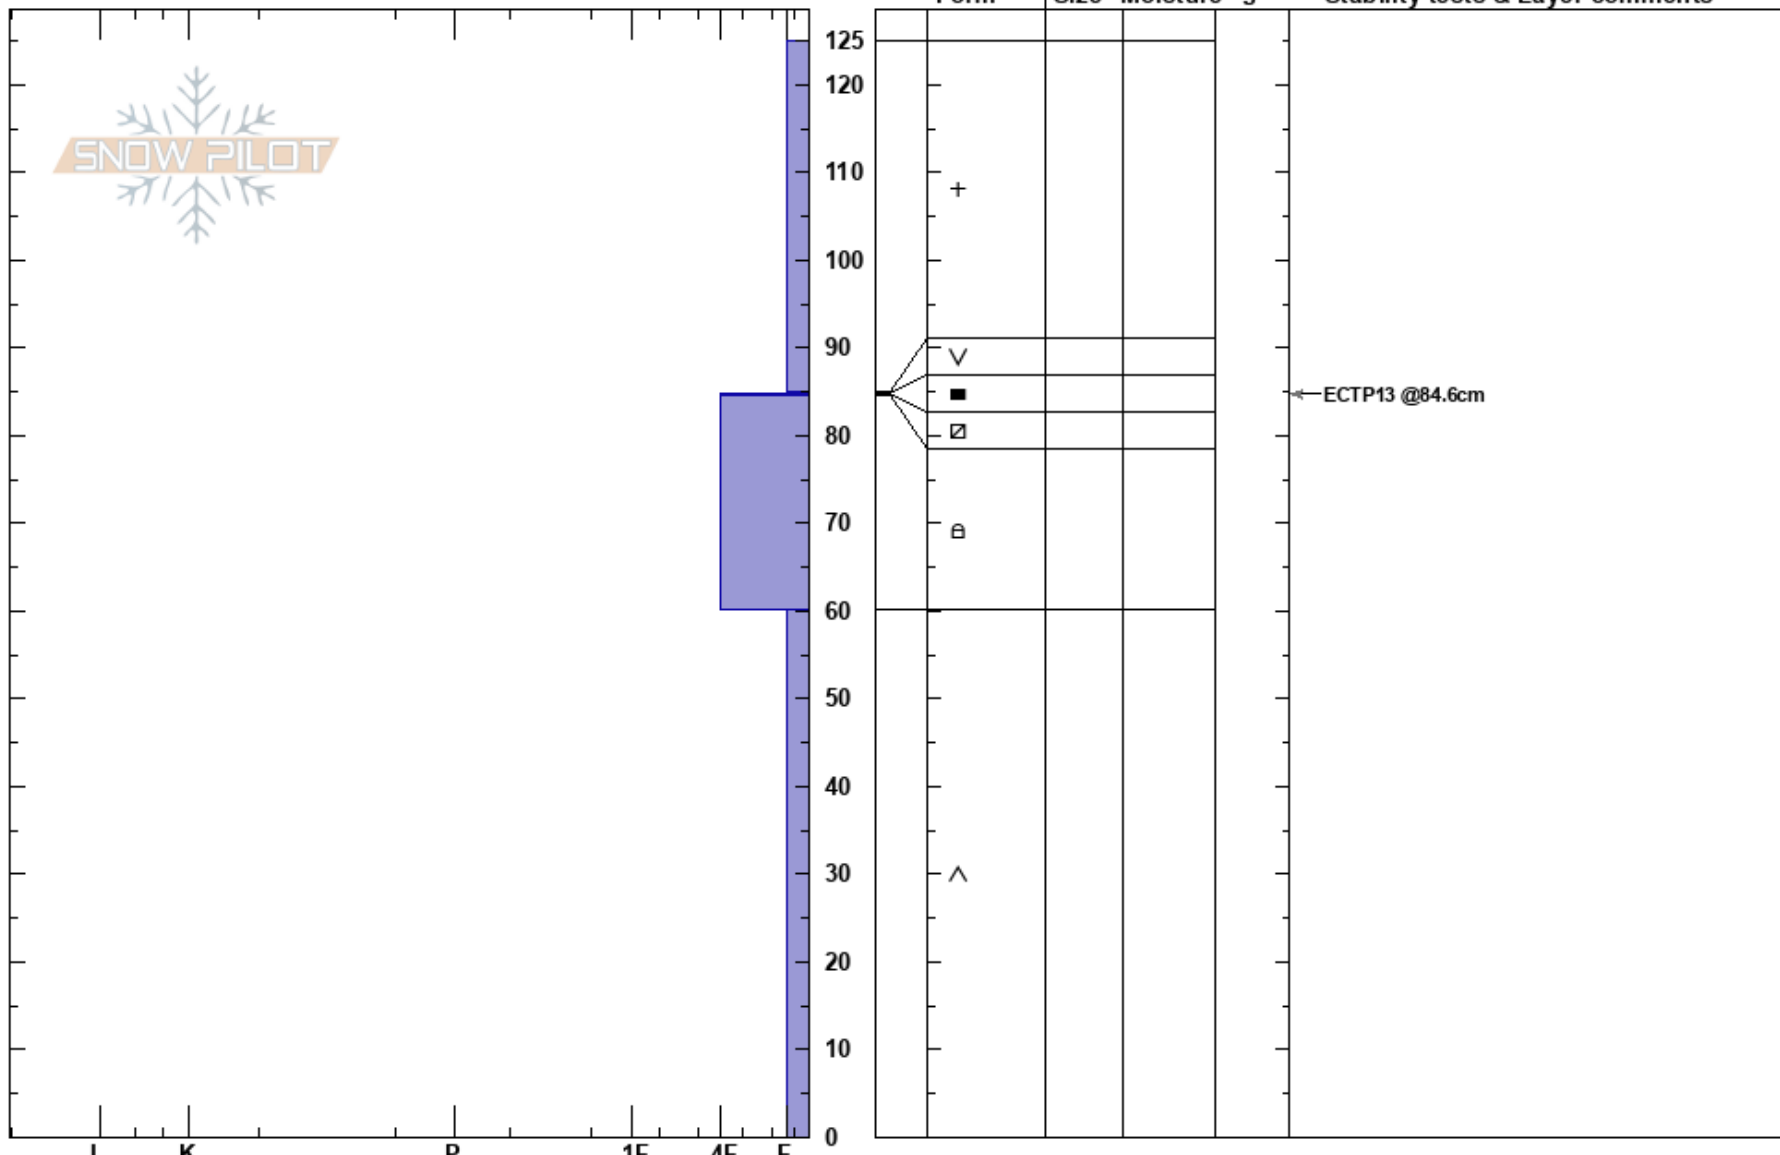

Lost Trail Sidecountry
Bitterroot
MT
Elevation: 8037 ft
Aspect: 25°

Todd Glew
01/01/2020 - 1:00pm
Co-ord: 45.70349N, -113.97316W
Slope Angle: 23°
Wind Loading: yes

Stability: Very Poor
Air Temperature:
Sky Cover: OVC
Precipitation: S2
Wind: SW Moderate

HS: 125
PF: 125 84.6-84.4cm: Problematic layer
PS: 30

Layer Notes:

Specifics: Collapsing, widespread; Collapsing, localized; Cracking; Recent avalanche activity on similar slopes; Recent avalanche activity on different slopes

[More Pit Specifics below]

Notes: Additional Pit Specifics: Instability rapidly rising