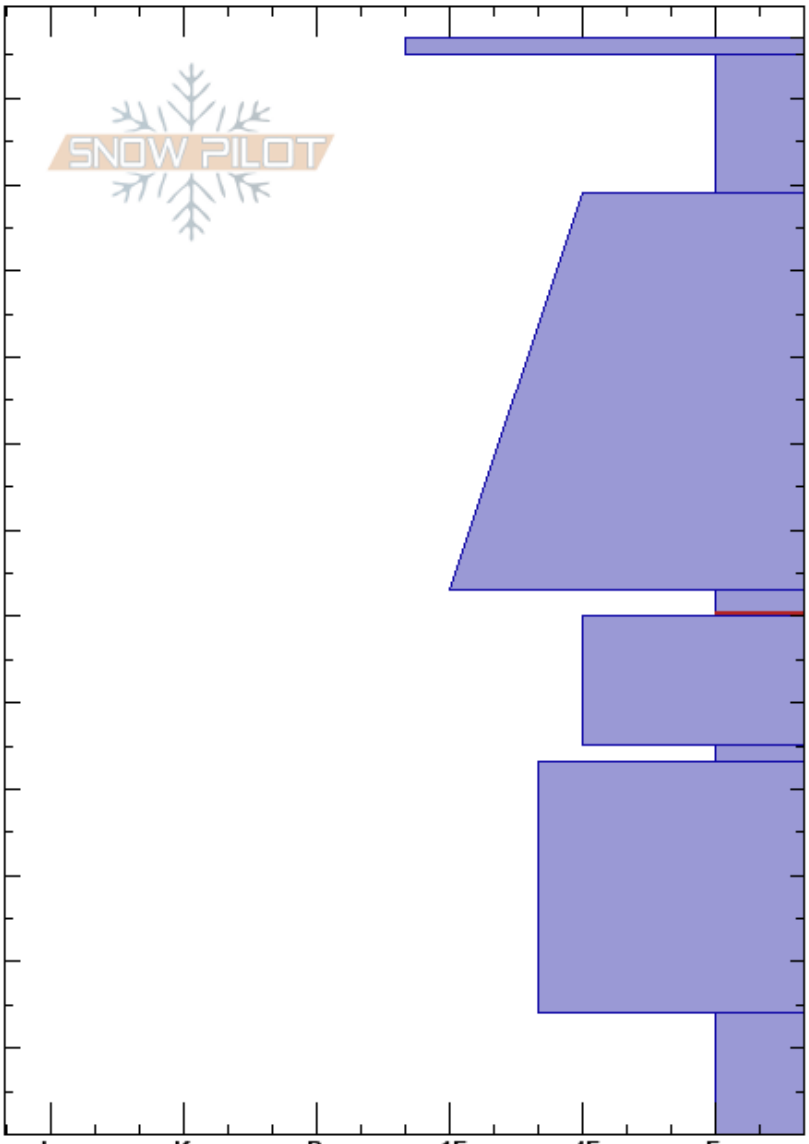

Wolfs Den
 Sangre de Cristo Range
 NM
 Elevation: 11818 ft
 Aspect: E
 Specifics:

Luke Wilhelm
 01/03/2020 - 12:00pm
 Co-ord:
 Slope Angle:
 Wind Loading: previous

Stability:
 Air Temperature: 20°F
 Sky Cover: CLR
 Precipitation: NO
 Wind: NW Calm

HS:127
 63-60cm: Problematic layer

Depth (cm)	Crystal		ρ kg/m ³	Stability tests & Layer comments
	Form	Size		
127	-			
120	+			
110				
100				
90				
80				
70				
63	□	0.5		← ECTP13 @63cm
60				
50	☉			
45	□	1		
40				
30	☉			
20				
15	^	1-2		
10				
0				