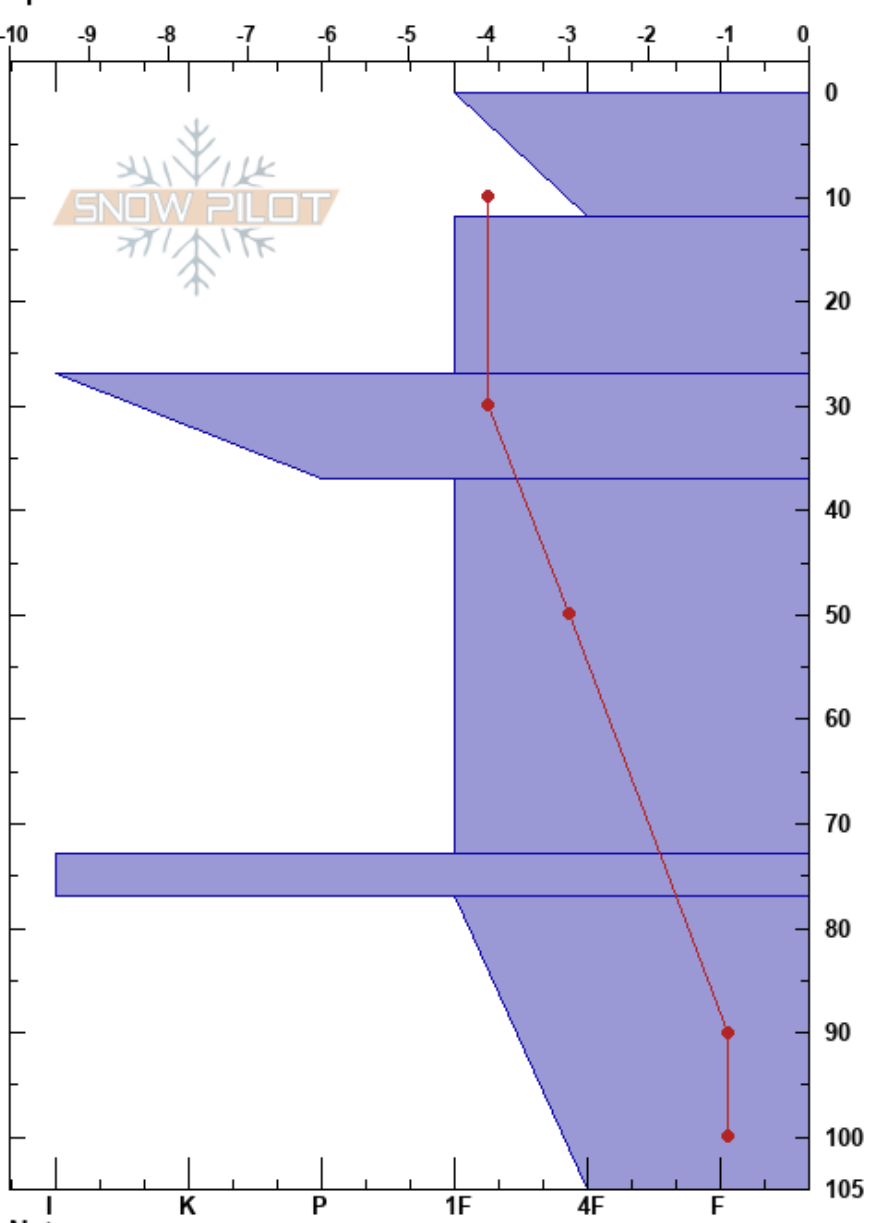

Klitvallen
 Gardfjället
 Sweden
 Elevation: 762 m
 Aspect: 114°
 Specifics:

Sven Olofsson
 04/01/2020 - 10:05
 Co-ord:
 Slope Angle: 33°
 Wind Loading: yes

Stability:
 Air Temperature: -5°C
 Sky Cover: CLR
 Precipitation: NO
 Wind: W Strong

HS:105

PF:16

Layer Notes:

Time (min)	Crystal		ρ kg/m ³	Stability tests & Layer comments
	Form	Size		
0				
10	+			
20	/			
30	■			←ECTN11 @23cm
40				
50	/			
60				
70				
75	⊙⊙			
80				
90	^			
100				
103				←ECTP23 @103cm