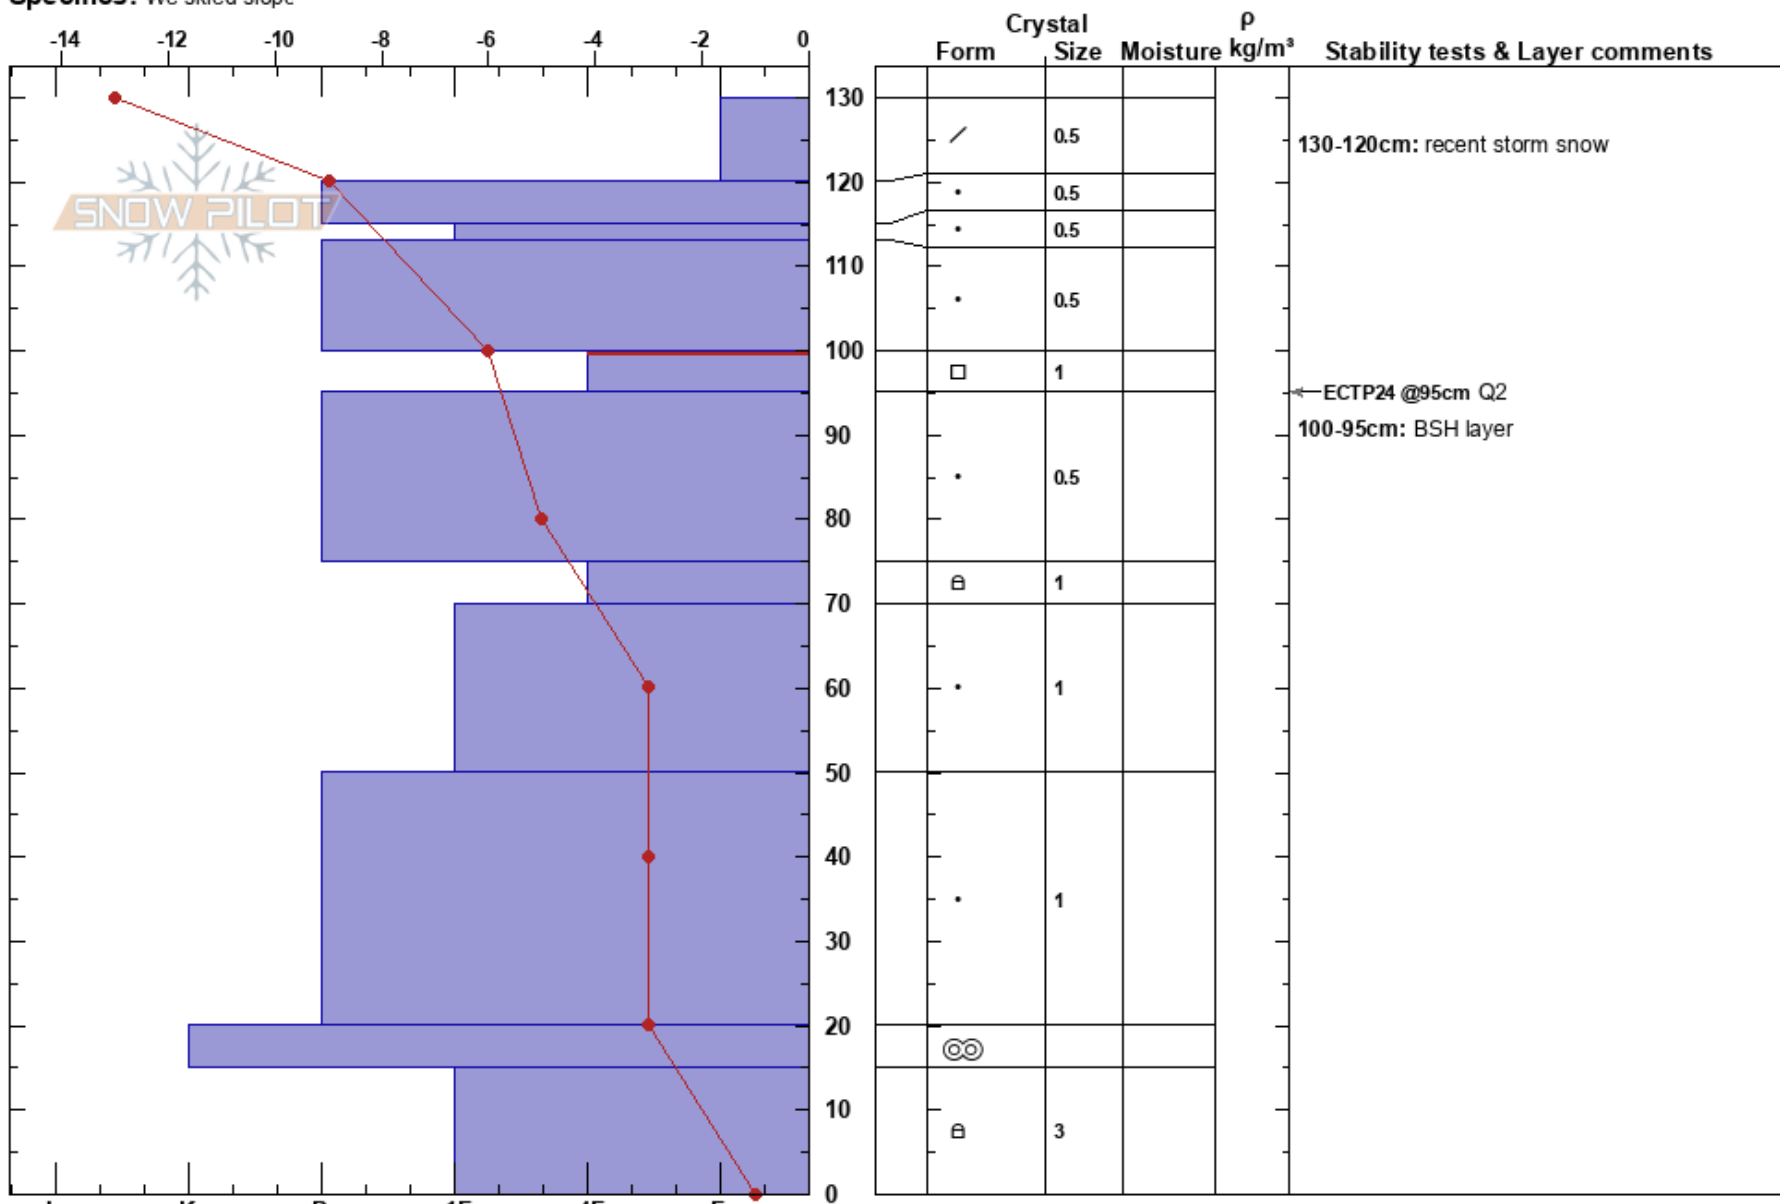

Arctic Valley, AK  
Chugach Range  
AK

Joseph Kurtak  
01/02/2020 - 3:00am  
Co-ord: 61.25870N, -149.50929W  
Slope Angle: 28°  
Wind Loading:

Stability: Very Good  
Air Temperature: -19°C  
Sky Cover: SCT  
Precipitation: NO  
Wind: Calm

HS:130  
PF:20  
PS:10  
130-120cm: recent storm snow  
100-95cm: BSH layer  
100-95cm: Problematic layer

Elevation: 3640 ft  
Aspect: 234°  
Specifics: We skied slope

Notes: In pit at 3640ft got ECTP24Q2 on buried surface hoar layer at 95cm above ground.