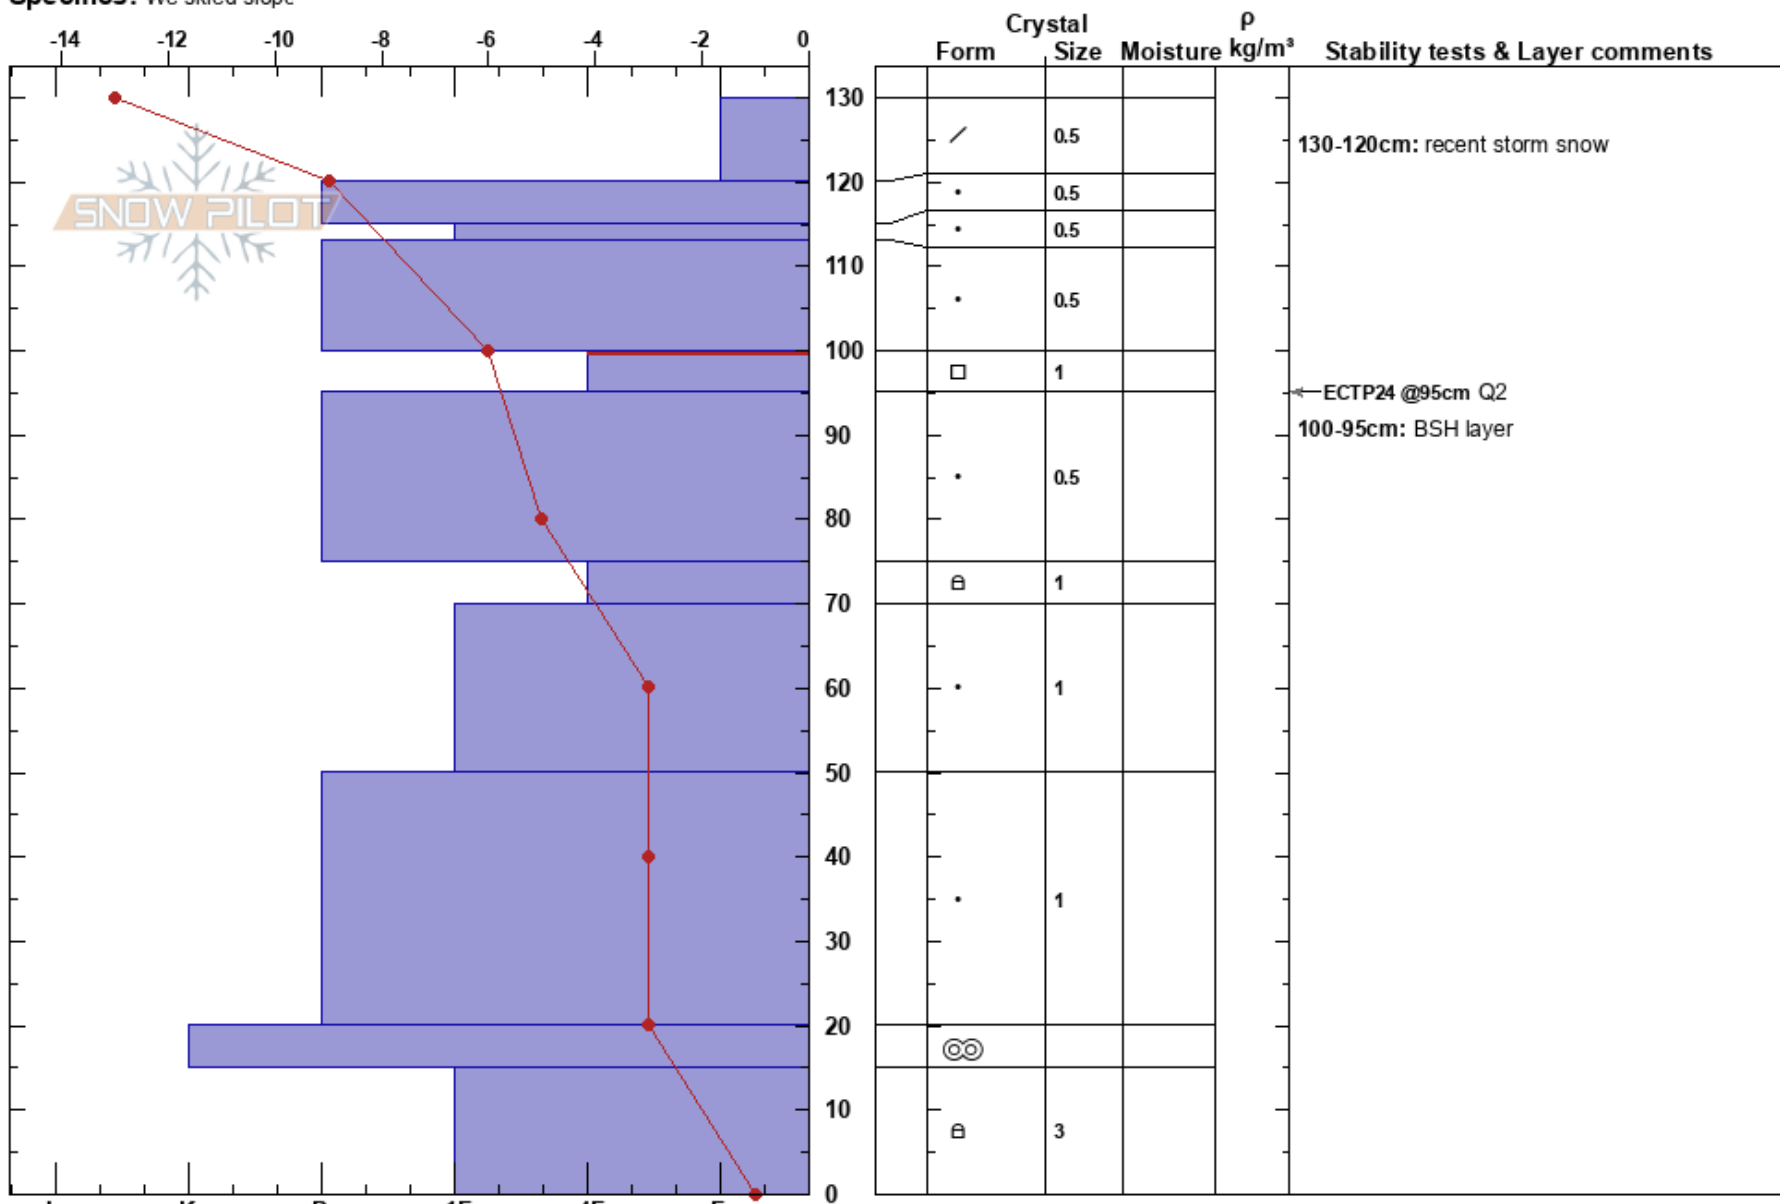

Arctic Valley, AK  
 Chugach Range  
 AK  
 Elevation: 3640 ft  
 Aspect: 234°  
 Specifics: We skied slope

Joseph Kurtak  
 01/02/2020 - 3:00am  
 Co-ord: 61.25870N, -149.50929W  
 Slope Angle: 28°  
 Wind Loading:

Stability: Very Good  
 Air Temperature: -19°C  
 Sky Cover: SCT  
 Precipitation: NO  
 Wind: Calm

HS:130  
 PF:20  
 PS:10  
 130-120cm: recent storm snow  
 100-95cm: BSH layer  
 100-95cm: Problematic layer

Notes: In pit at 3640ft got ECTP24Q2 on buried surface hoar layer at 95cm above ground.