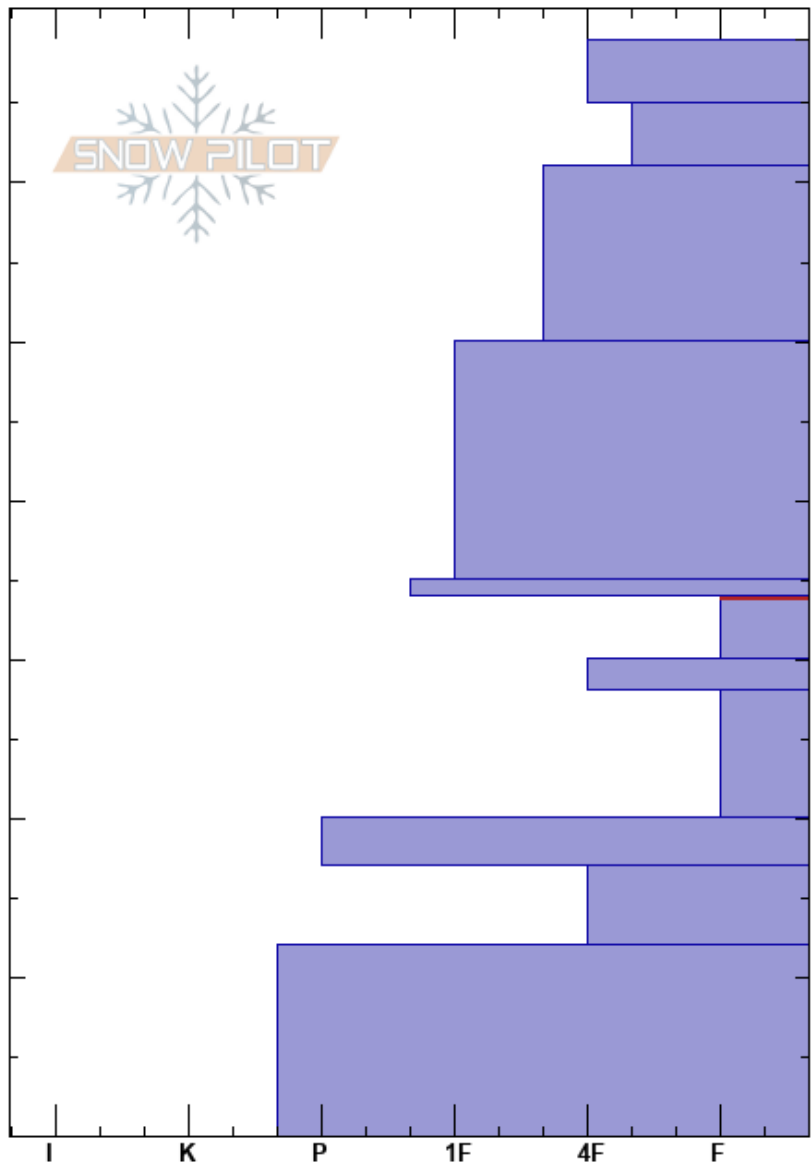

Throne
 Bridger Range
 MT
 Elevation: 7940 ft
 Aspect: 69°

Andrew Schauer
 01/03/2020 - 11:00am
 Co-ord: 45.88417N, -110.94890W
 Slope Angle: 30°
 Wind Loading: yes

Stability: Poor
 Air Temperature: -1°C
 Sky Cover: BKN
 Precipitation: NO
 Wind: Moderate
 HS:69
 PF:30
 PS:20
 34-30cm: Problematic layer

Specifics: Collapsing, localized; Cracking; Ski tracks on slope; We skied slope

Notes: Wind direction was variable

Height (m)	Crystal		Moisture	ρ kg/m ³	Stability tests & Layer comments
	Form	Size			
69	/				
60-69	△				
50-60	△				
35-50	⊙				
30-35	□	2			← ECTP12 @32cm ← PST32/100 (End) @32cm
20-30	△	2-4			← PST30/100 (End) @24cm
10-20	⊙				
0-10	△	4-6			