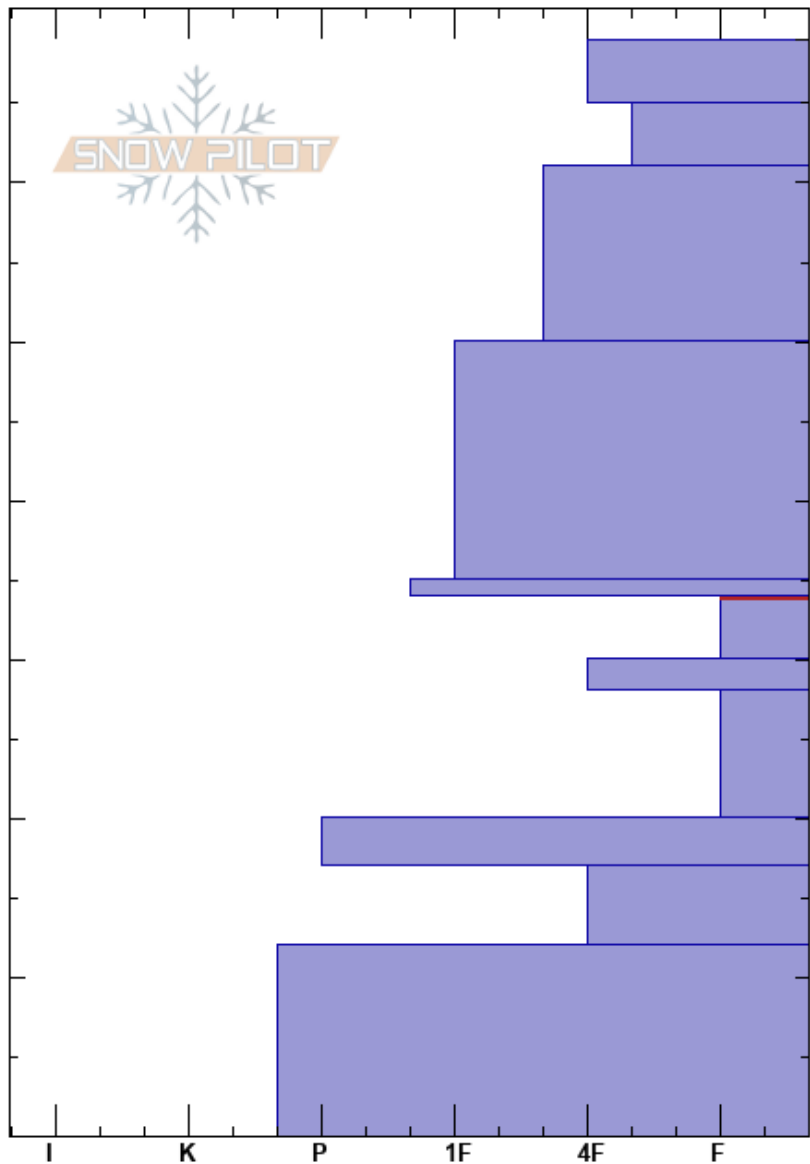

Throne
 Bridger Range
 MT
 Elevation: 7940 ft
 Aspect: 69°

Andrew Schauer
 01/03/2020 - 11:00am
 Co-ord: 45.88417N, -110.94890W
 Slope Angle: 30°
 Wind Loading: yes

Stability: Poor
 Air Temperature: -1°C
 Sky Cover: BKN
 Precipitation: NO
 Wind: Moderate
 HS:69
 PF:30
 PS:20
 34-30cm: Problematic layer

Specifics: Collapsing, localized; Cracking; Ski tracks on slope; We skied slope

Notes: Wind direction was variable

Height (m)	Crystal		Moisture	ρ kg/m ³	Stability tests & Layer comments
	Form	Size			
69	/				
60-69	△				
50-60	△				
35-50					
34	⊙				← ECTP12 @32cm
30-34	□	2			← PST32/100 (End) @32cm
24-30	⊙				
20-24	△	2-4			← PST30/100 (End) @24cm
10-20	⊙				
0-10	△	4-6			