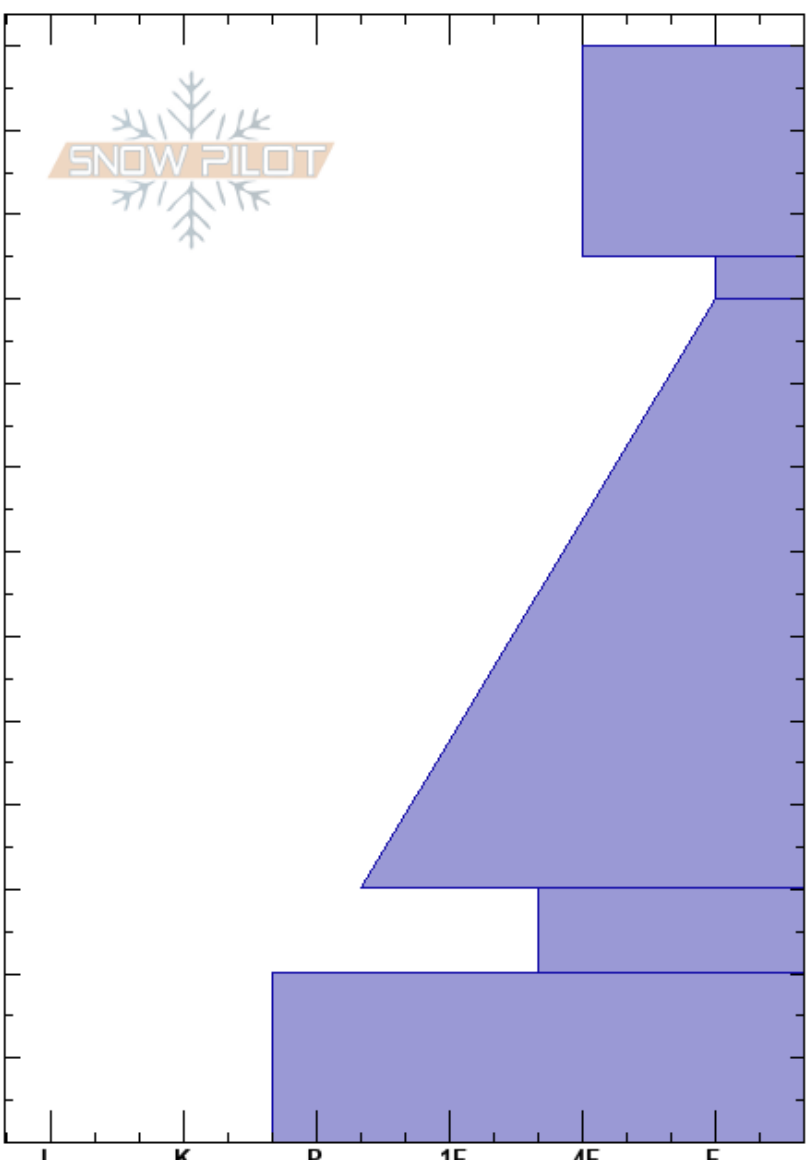

Below Disease Ridge
 Whistler
 BC
 Elevation: 1820 m
 Aspect: W
 Specifics:

Holly Walker
 03/01/2020 - 15:00
 Co-ord:
 Slope Angle: 27°
 Wind Loading: yes

Stability:
 Air Temperature: -1.6°C PF:60
 Sky Cover: OVC
 Precipitation: S2
 Wind: NE Moderate

Layer Notes:

Height (cm)	Crystal		Moisture	ρ kg/m ³	Stability tests & Layer comments
	Form	Size			
130	+r	3			
110					
105					← ECTP5 @105cm
100	+	2-5			
90					
80					
70					
60					
50					
40					
30					
25					
20	□	3-5			← DT13, SP @20cm
10					
0					