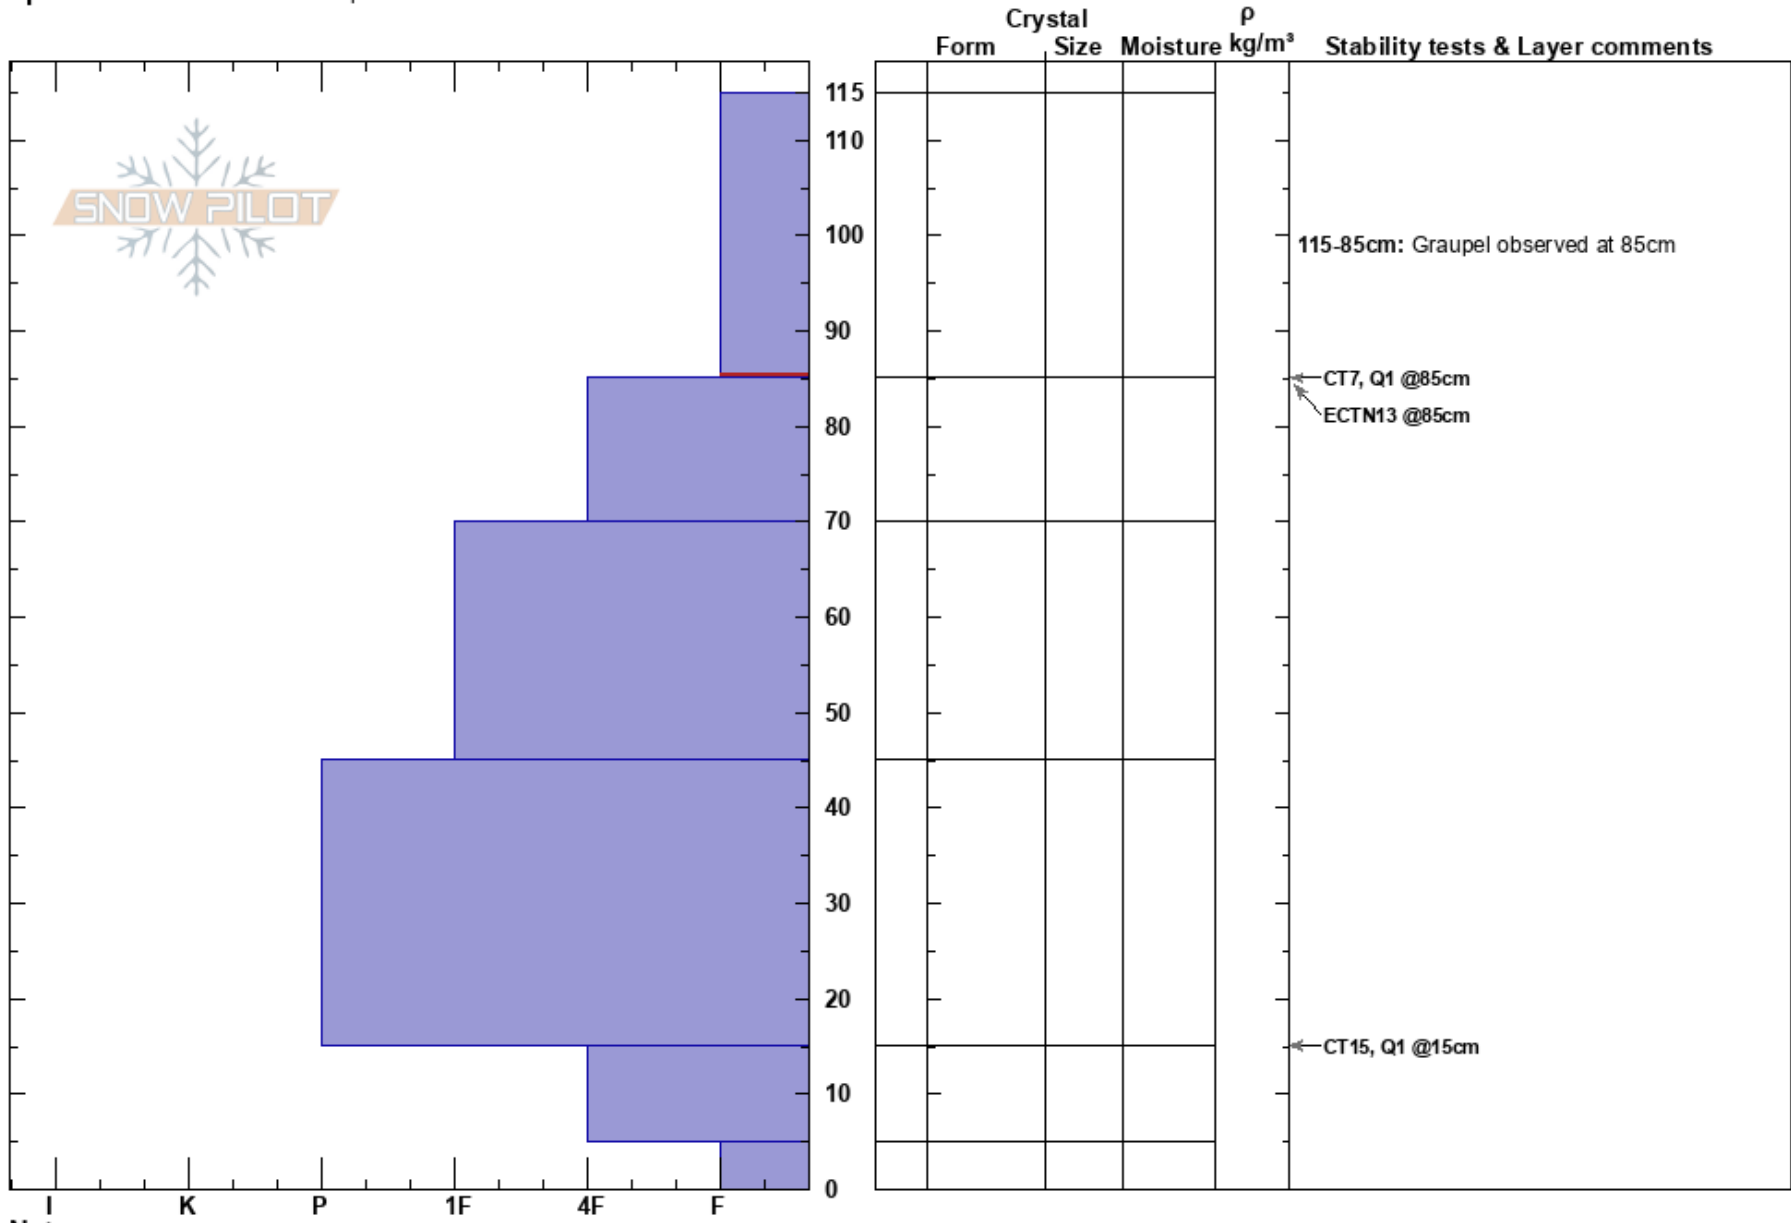

Blue Bell Springs
 Monte Cristo Range
 UT
 Elevation: 8500 ft
 Aspect: NW
 Specifics: We snowmobiled slope

mike fogg
 01/03/2020 - 1:00pm
 Co-ord: 41.37588N, -111.52606W
 Slope Angle: 19°
 Wind Loading: yes

Stability: Good
 Air Temperature: -2°C
 Sky Cover: SCT
 Precipitation: NO
 Wind: NW Calm

HS:115
 PF:50
 PS:0
 Layer Notes:
 115-85cm: Graupel observed at 85cm
 115-85cm: Problematic layer

Notes: