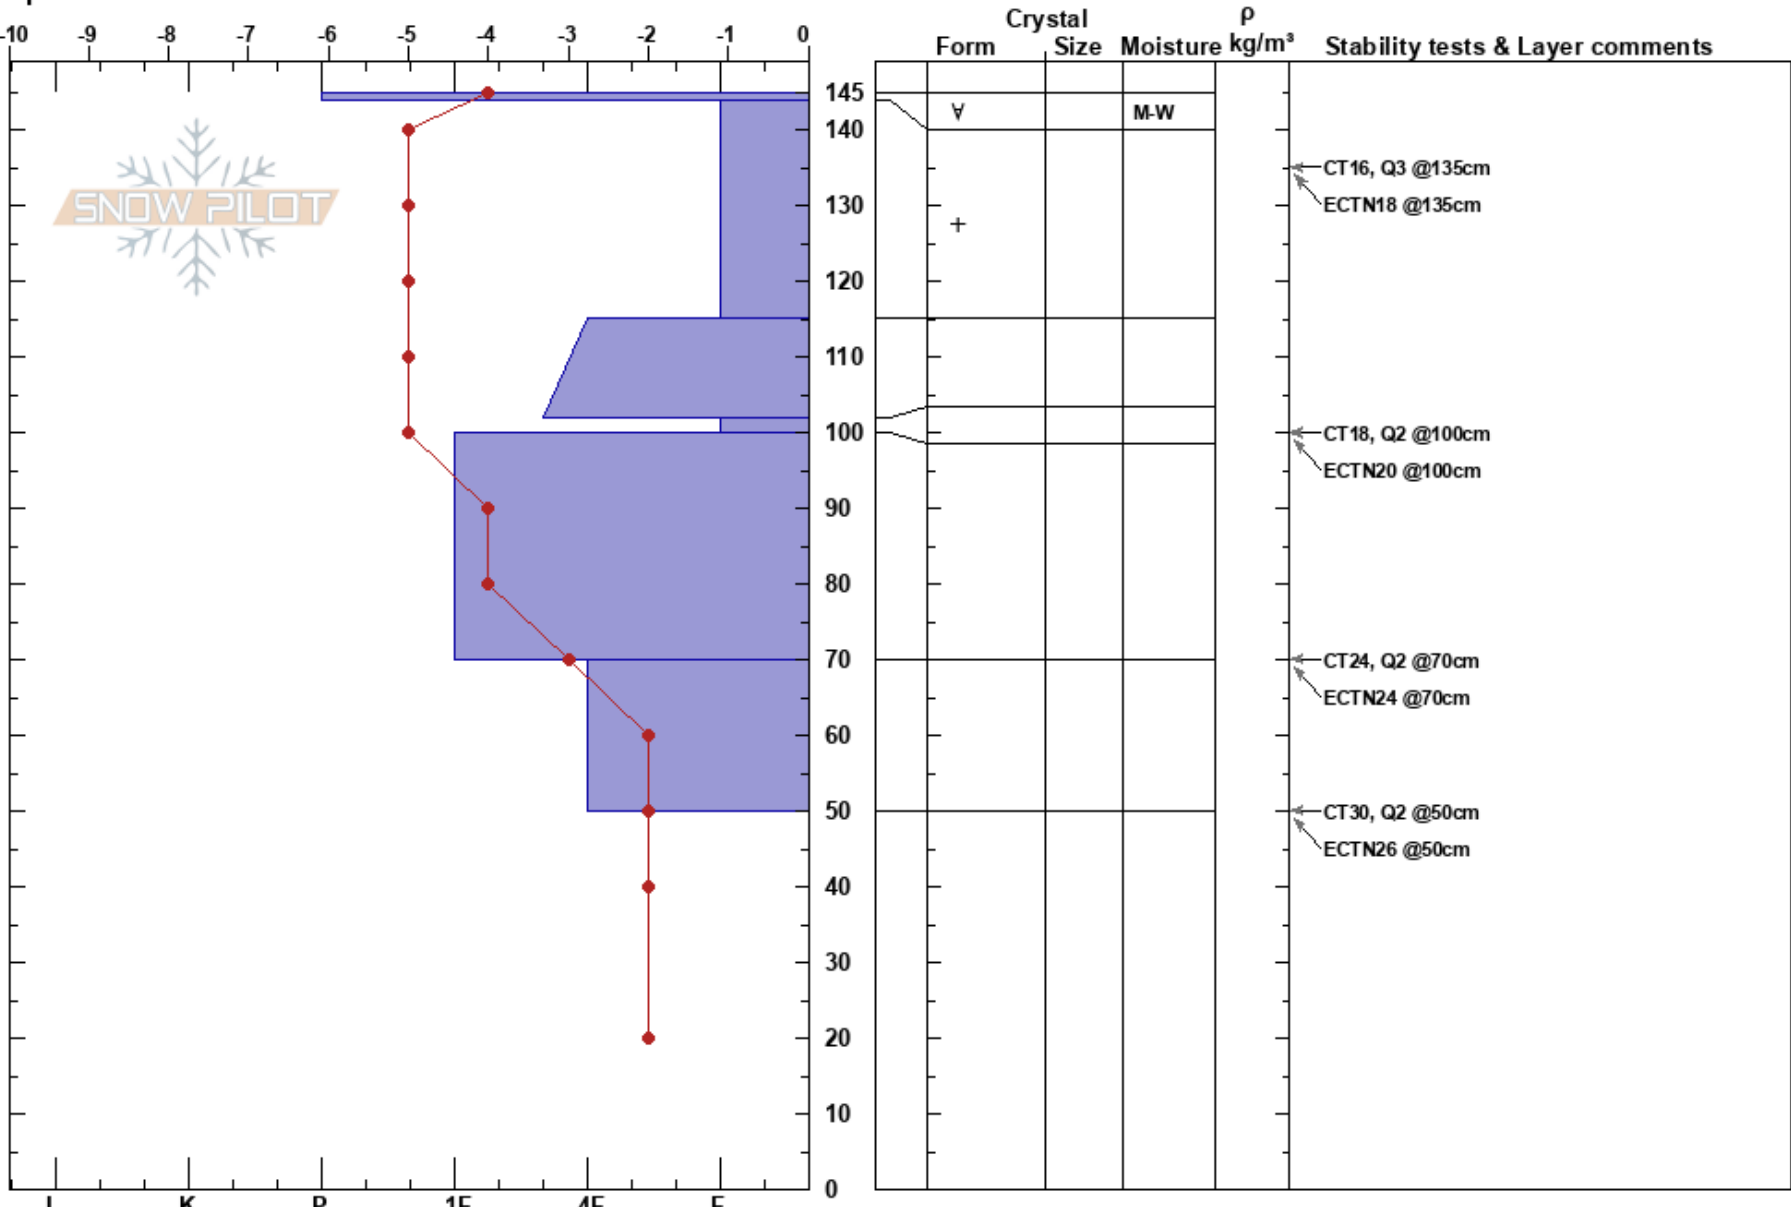

01032020LostTrailBC
 Bitterroot
 ID
 Elevation: 8100 ft
 Aspect: 32°
 Specifics:

Geoff Fast
 01/03/2020 - 11:30am
 Co-ord: 45.70322N, -113.97358W
 Slope Angle: 34°
 Wind Loading: previous

Stability:
 Air Temperature: -2°C
 Sky Cover: OVC
 Precipitation: S-1
 Wind: SW Moderate

Layer Notes:

HS:145
 PF:100
 PS:20

Notes: Area received around 2 feet of snow 01/01/2020, and had natural avalanches at that time. With warming and snow expected, avalanche danger is high. Recent snow is forming strong slab and is not whumphing or cracking on top of weak lower snowpack.