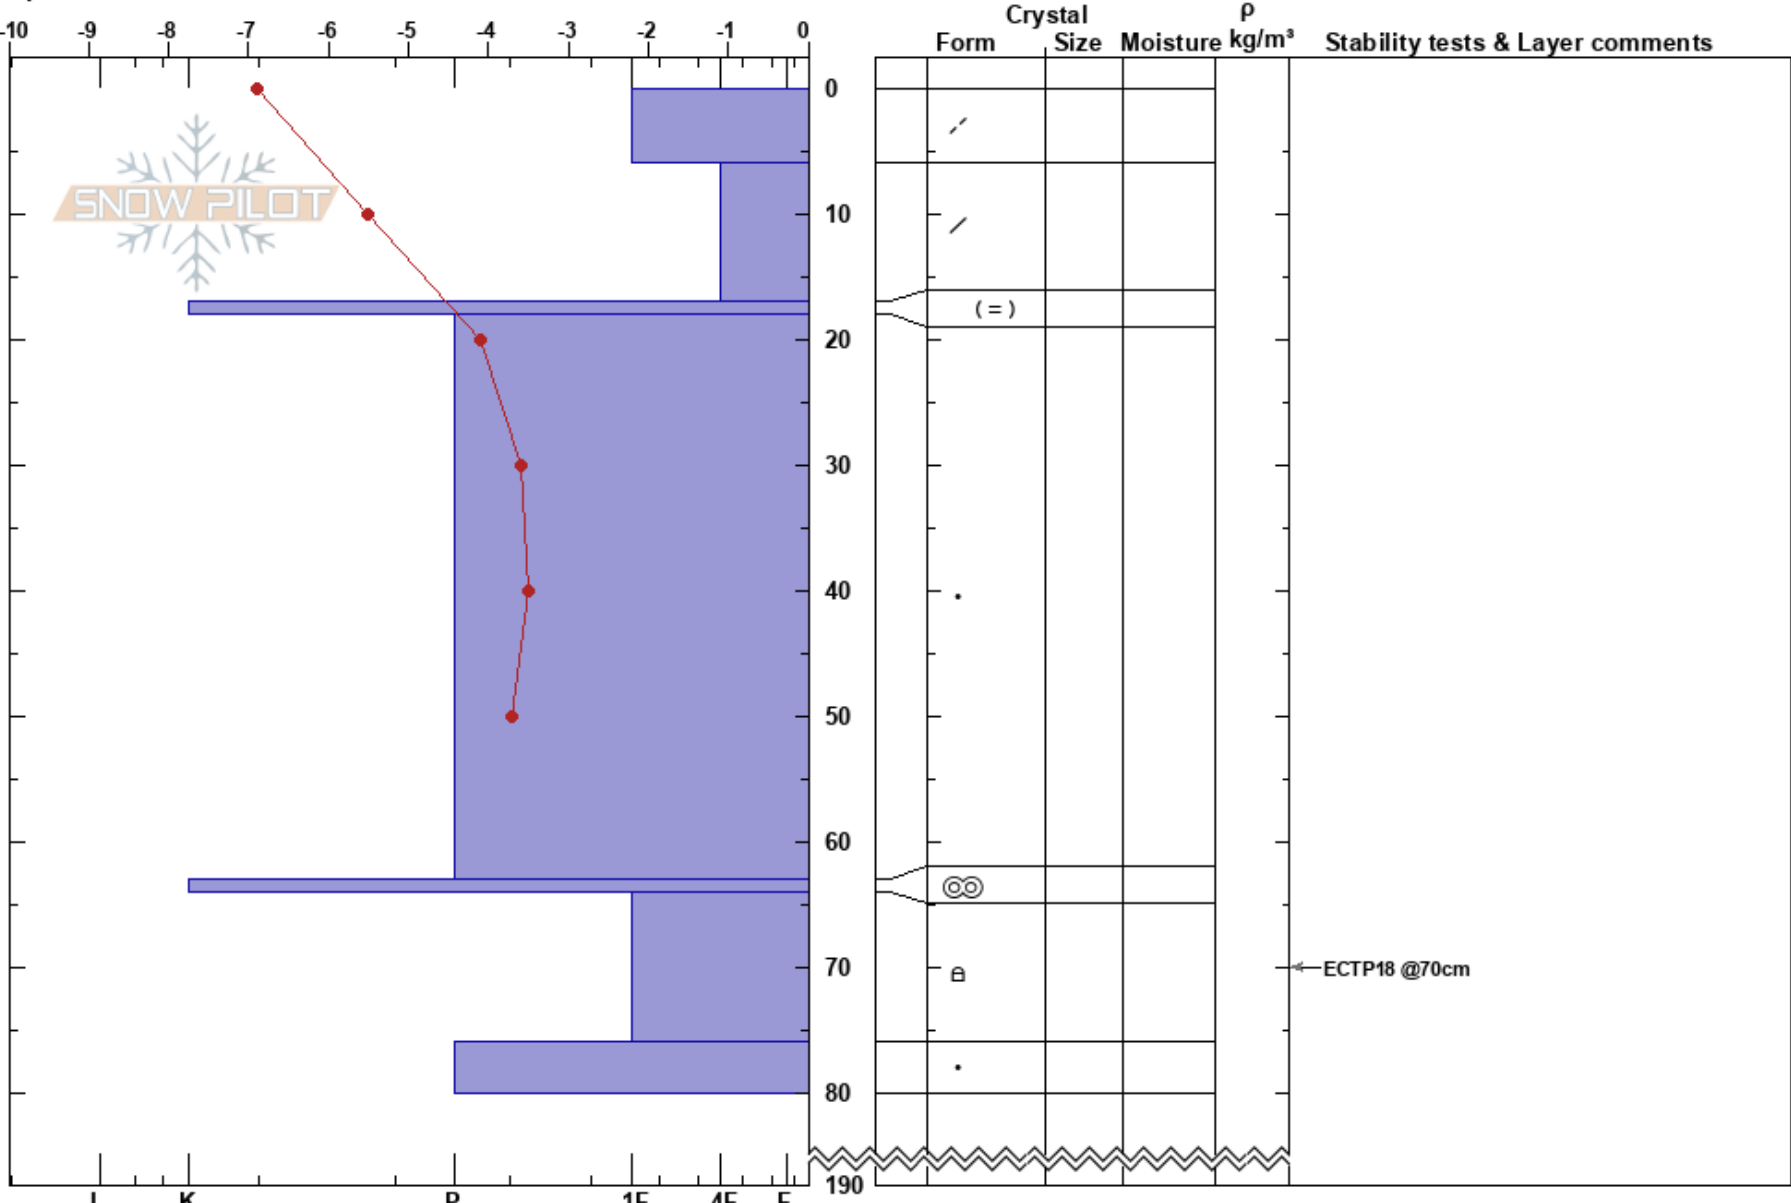

Fäbo
 Funäsfjällen
 Sweden
 Elevation: 950 m
 Aspect: E

Mattias Åberg
 03/01/2020 - 11:00
 Co-ord:
 Slope Angle: 30°
 Wind Loading: yes

Stability: Poor
 Air Temperature:
 Sky Cover: BKN
 Precipitation: S1
 Wind: W Moderate

HS:190
 PF:10
 Layer Notes:

Specifics: Cracking; Instability rapidly rising; We skied slope

Notes: