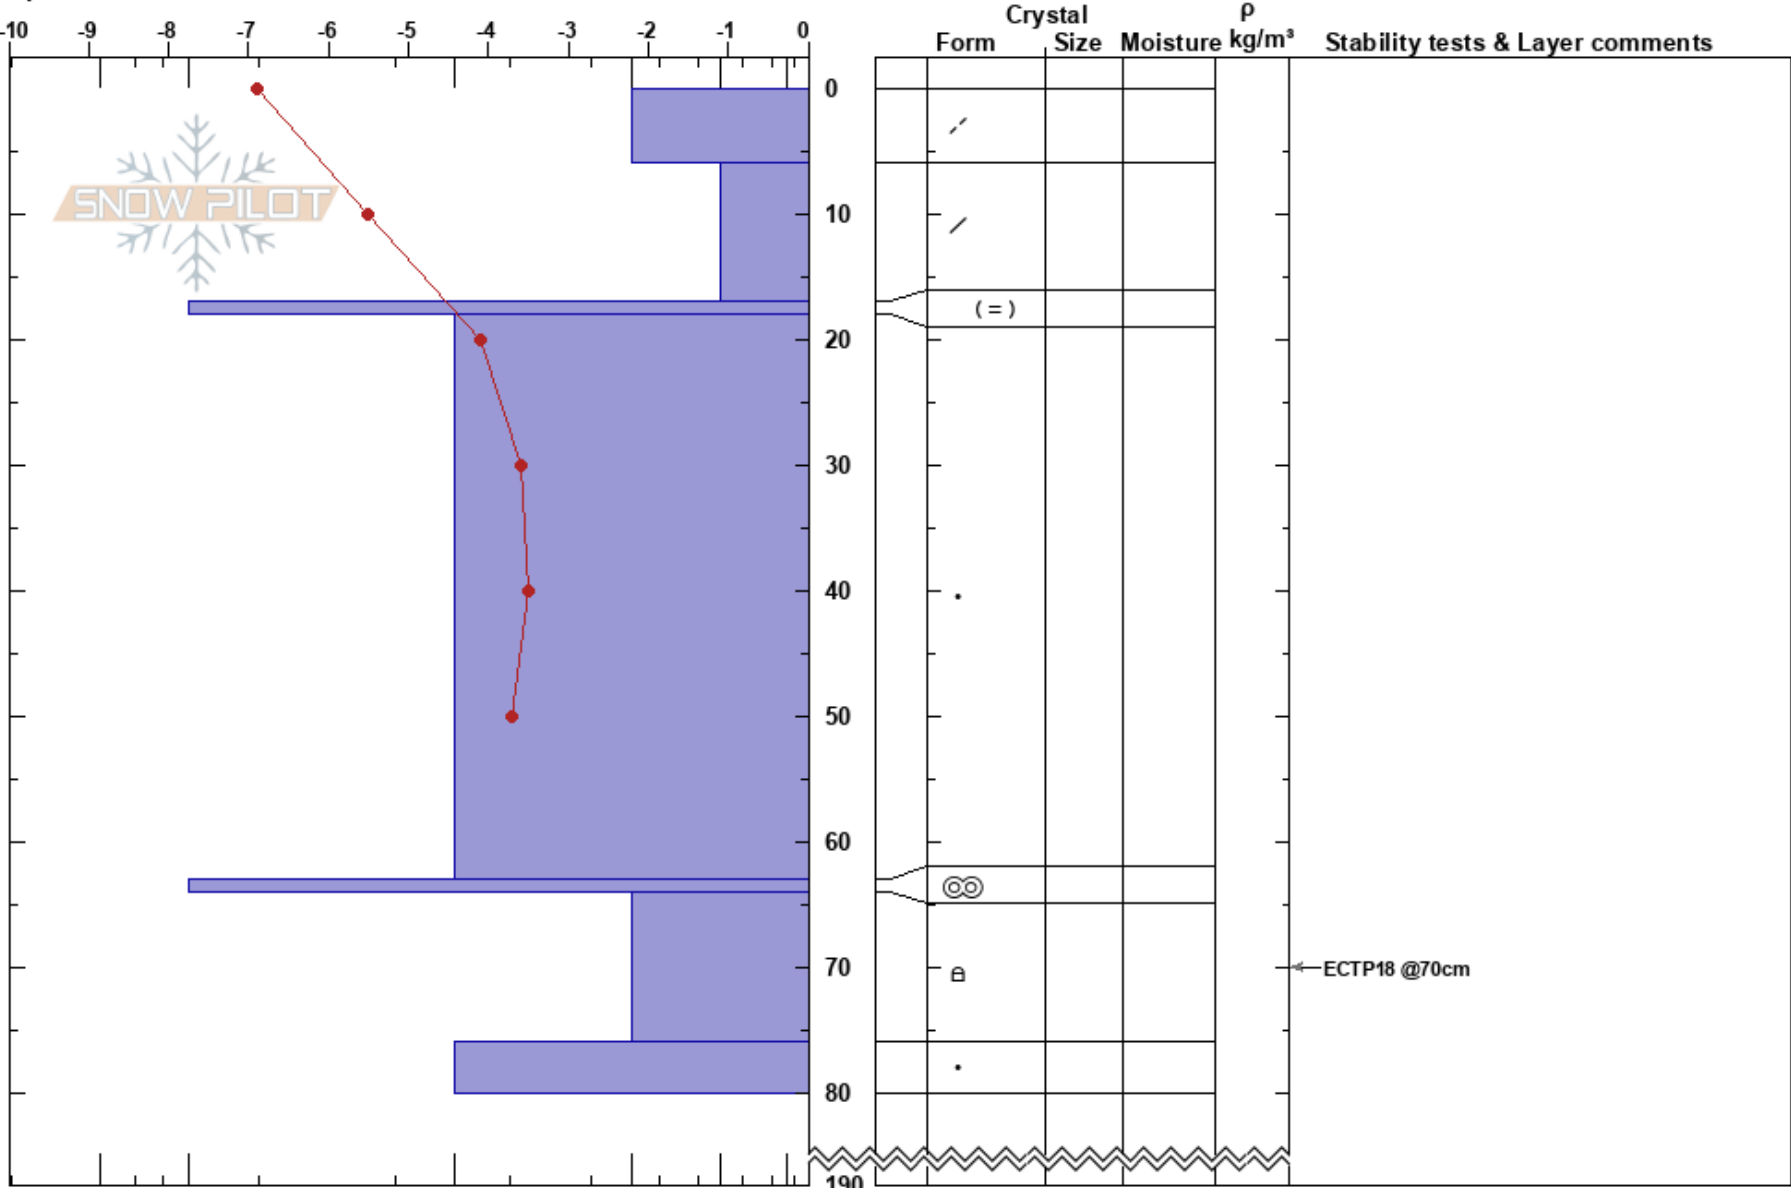

Fäbo  
 Funäsfjällen  
 Sweden  
 Elevation: 950 m  
 Aspect: E

Mattias Åberg  
 03/01/2020 - 11:00  
 Co-ord:  
 Slope Angle: 30°  
 Wind Loading: yes

Stability: Poor  
 Air Temperature:  
 Sky Cover: BKN  
 Precipitation: S1  
 Wind: W Moderate

HS:190  
 PF:10  
 Layer Notes:

Specifics: Cracking; Instability rapidly rising; We skied slope

I K P 1F 4F F 190

Notes: