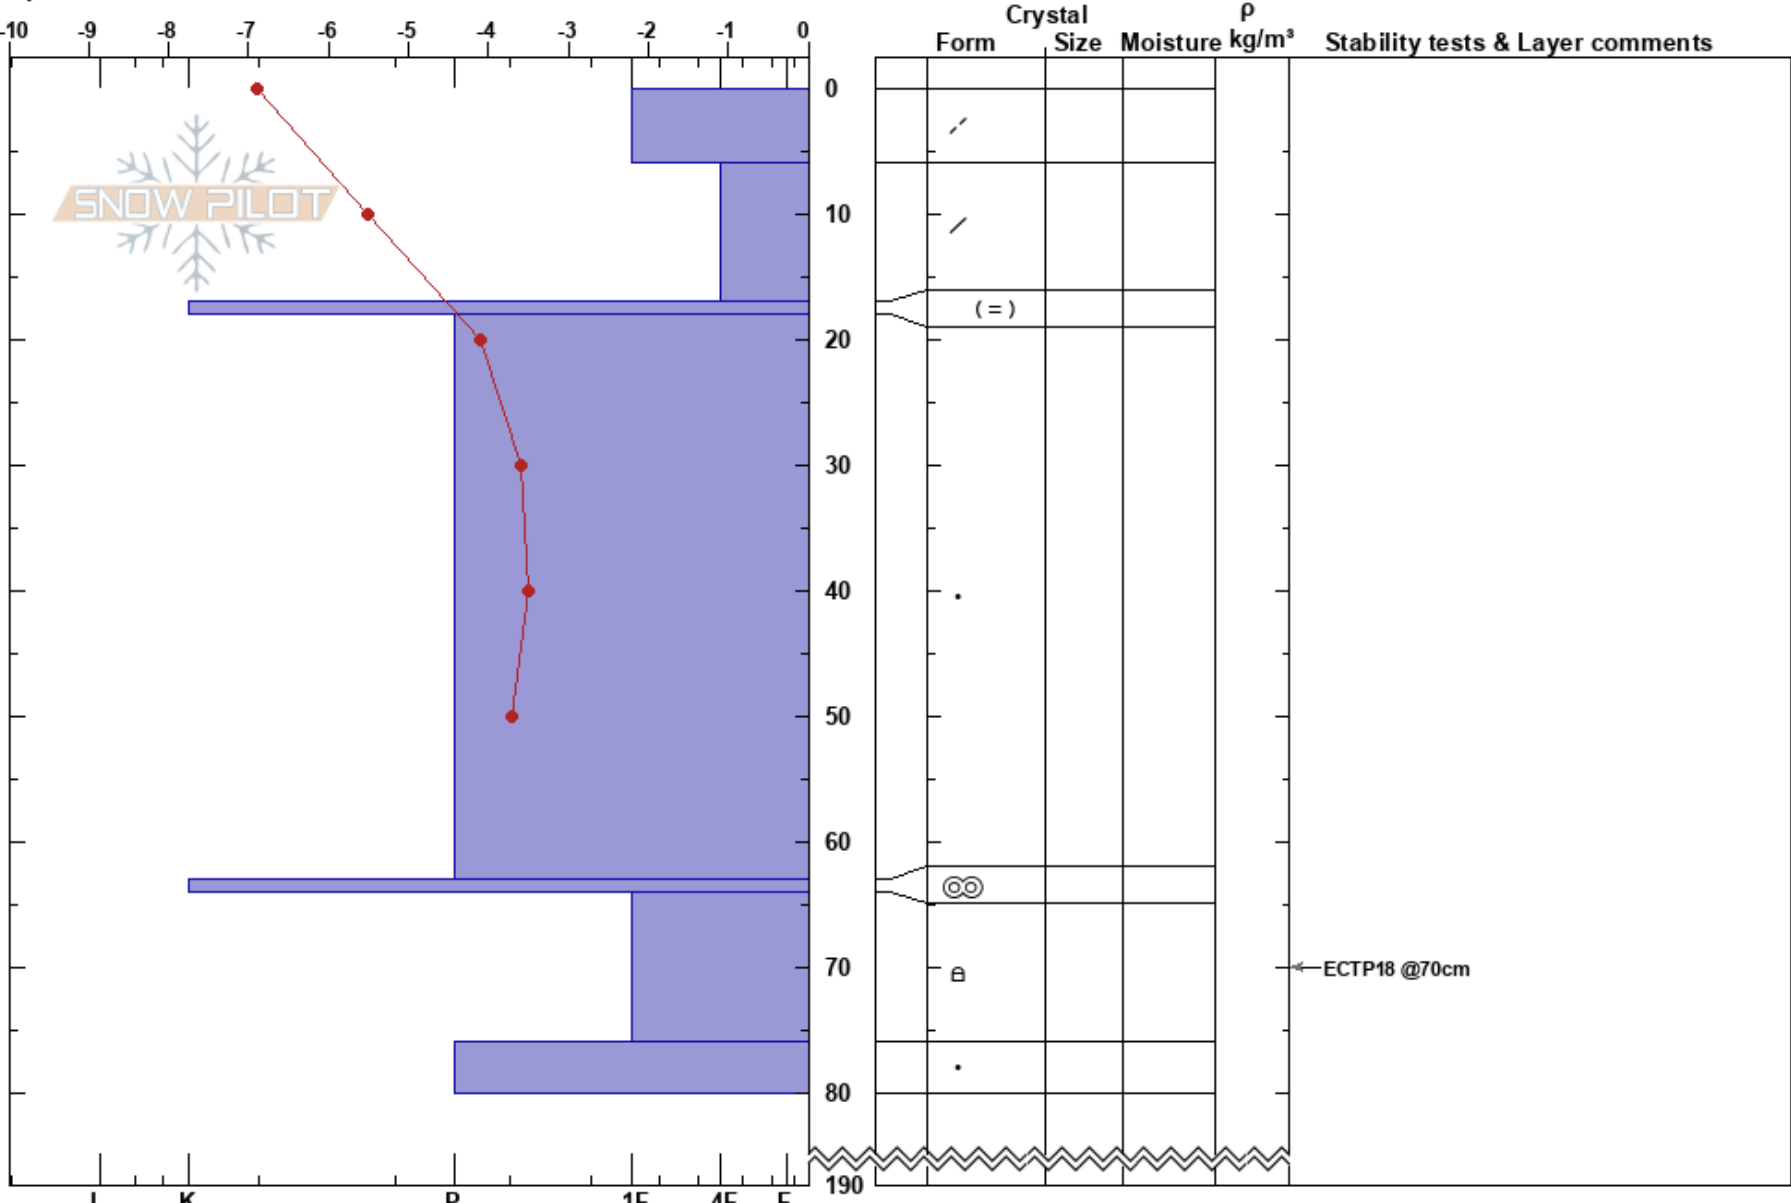

Fäbo  
 Funäsfjällen  
 Sweden  
**Elevation:** 950 m  
**Aspect:** E

Mattias Åberg  
 03/01/2020 - 11:00  
**Co-ord:**  
**Slope Angle:** 30°  
**Wind Loading:** yes

**Stability:** Poor  
**Air Temperature:**  
**Sky Cover:** BKN  
**Precipitation:** S1  
**Wind:** W Moderate

**HS:**190  
**PF:**10  
**Layer Notes:**

**Specifics:** Cracking; Instability rapidly rising; We skied slope

Notes: