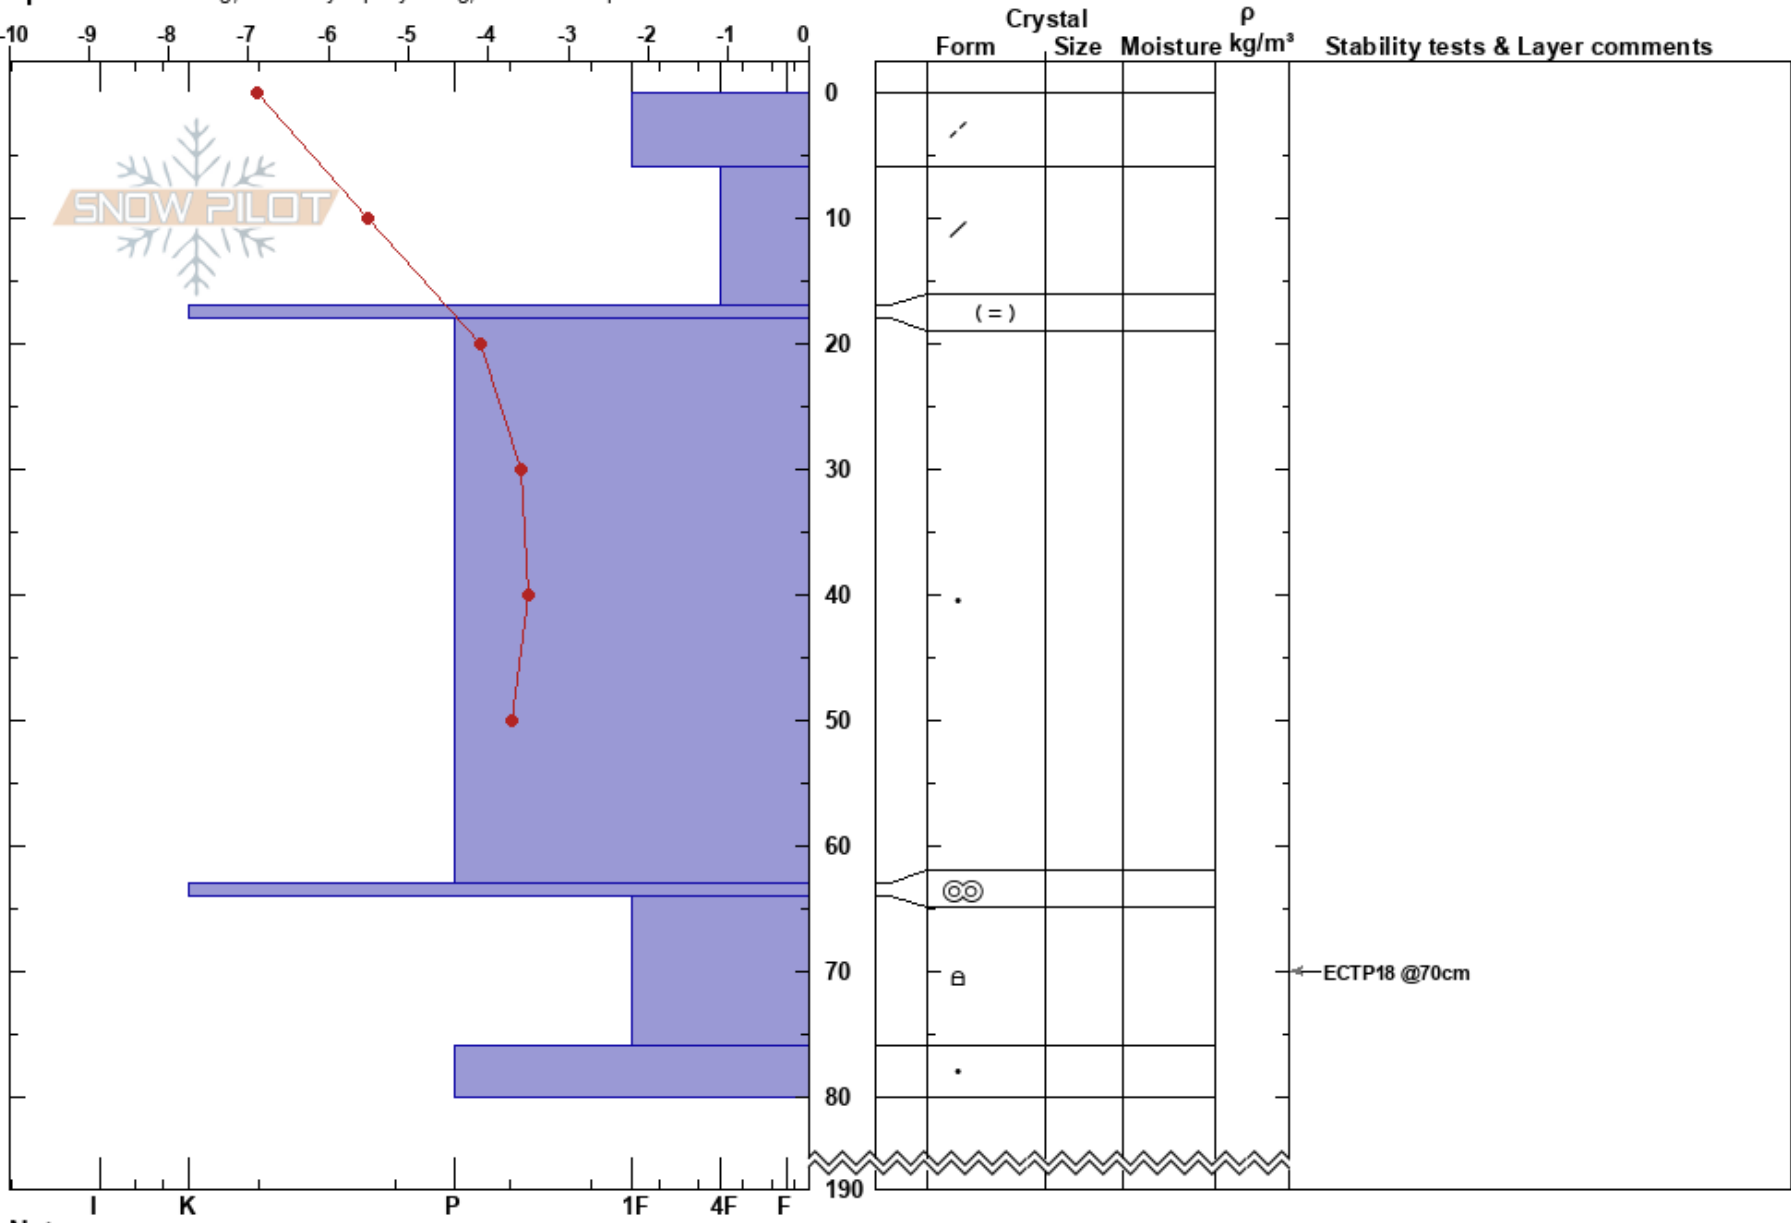

Fäbo  
 Funäsfjällen  
 Sweden  
 Elevation: 950 m  
 Aspect: E

Mattias Åberg  
 03/01/2020 - 11:00  
 Co-ord:  
 Slope Angle: 30°  
 Wind Loading: yes

Stability: Poor  
 Air Temperature:  
 Sky Cover: BKN  
 Precipitation: S1  
 Wind: W Moderate

HS:190  
 PF:10  
 Layer Notes:

Specifics: Cracking; Instability rapidly rising; We skied slope

Notes: