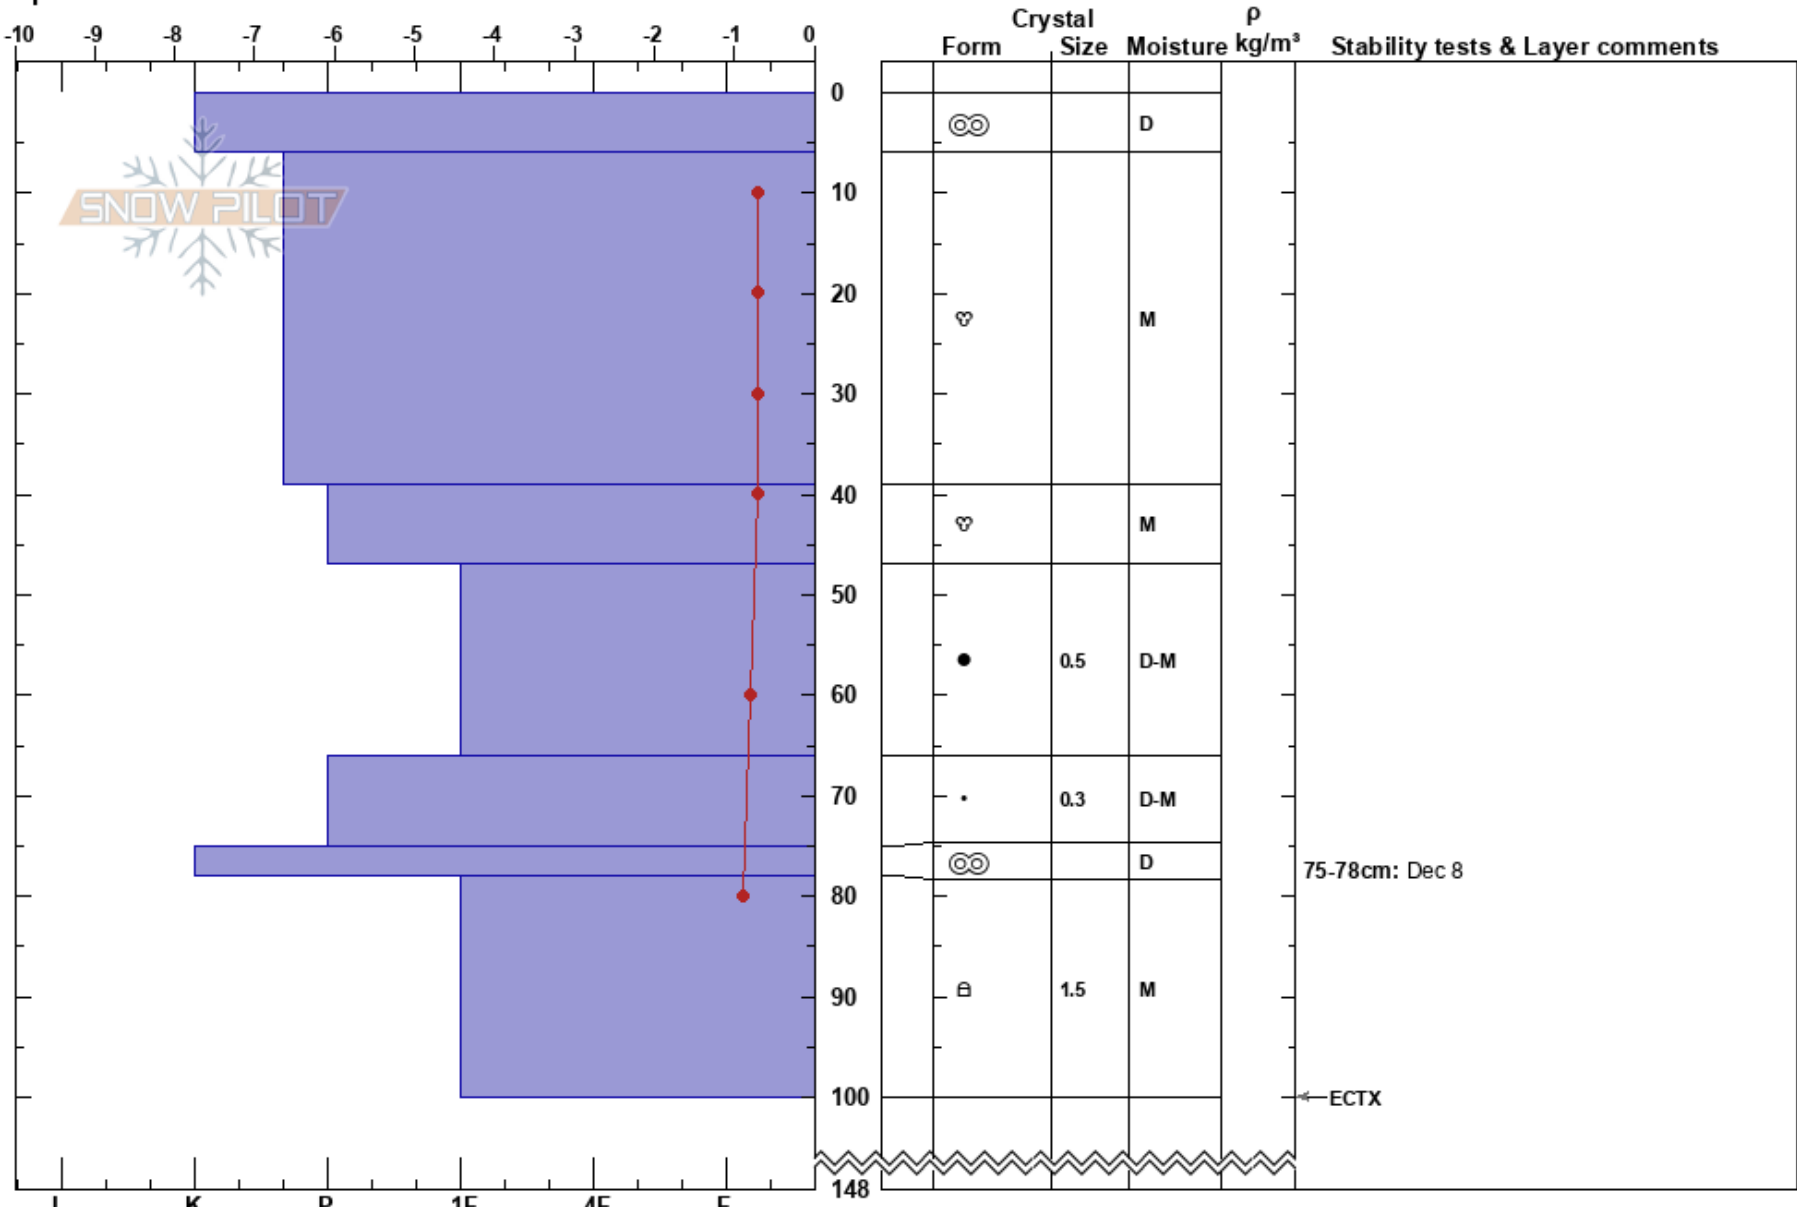

Stinas Kullarna  
 Borkafället  
 Sweden  
 Elevation: 748 m  
 Aspect: NE  
 Specifics:

Stefan Lundin  
 03/01/2020 - 11:00  
 Co-ord: 65.21808N, 15.51510E  
 Slope Angle: 21°  
 Wind Loading: yes

Stability:  
 Air Temperature: -5.4°C PF:10 HS:148  
 Sky Cover: BKN  
 Precipitation: S-1  
 Wind: SW Moderate

Notes: Moderate to Strong winds from SW