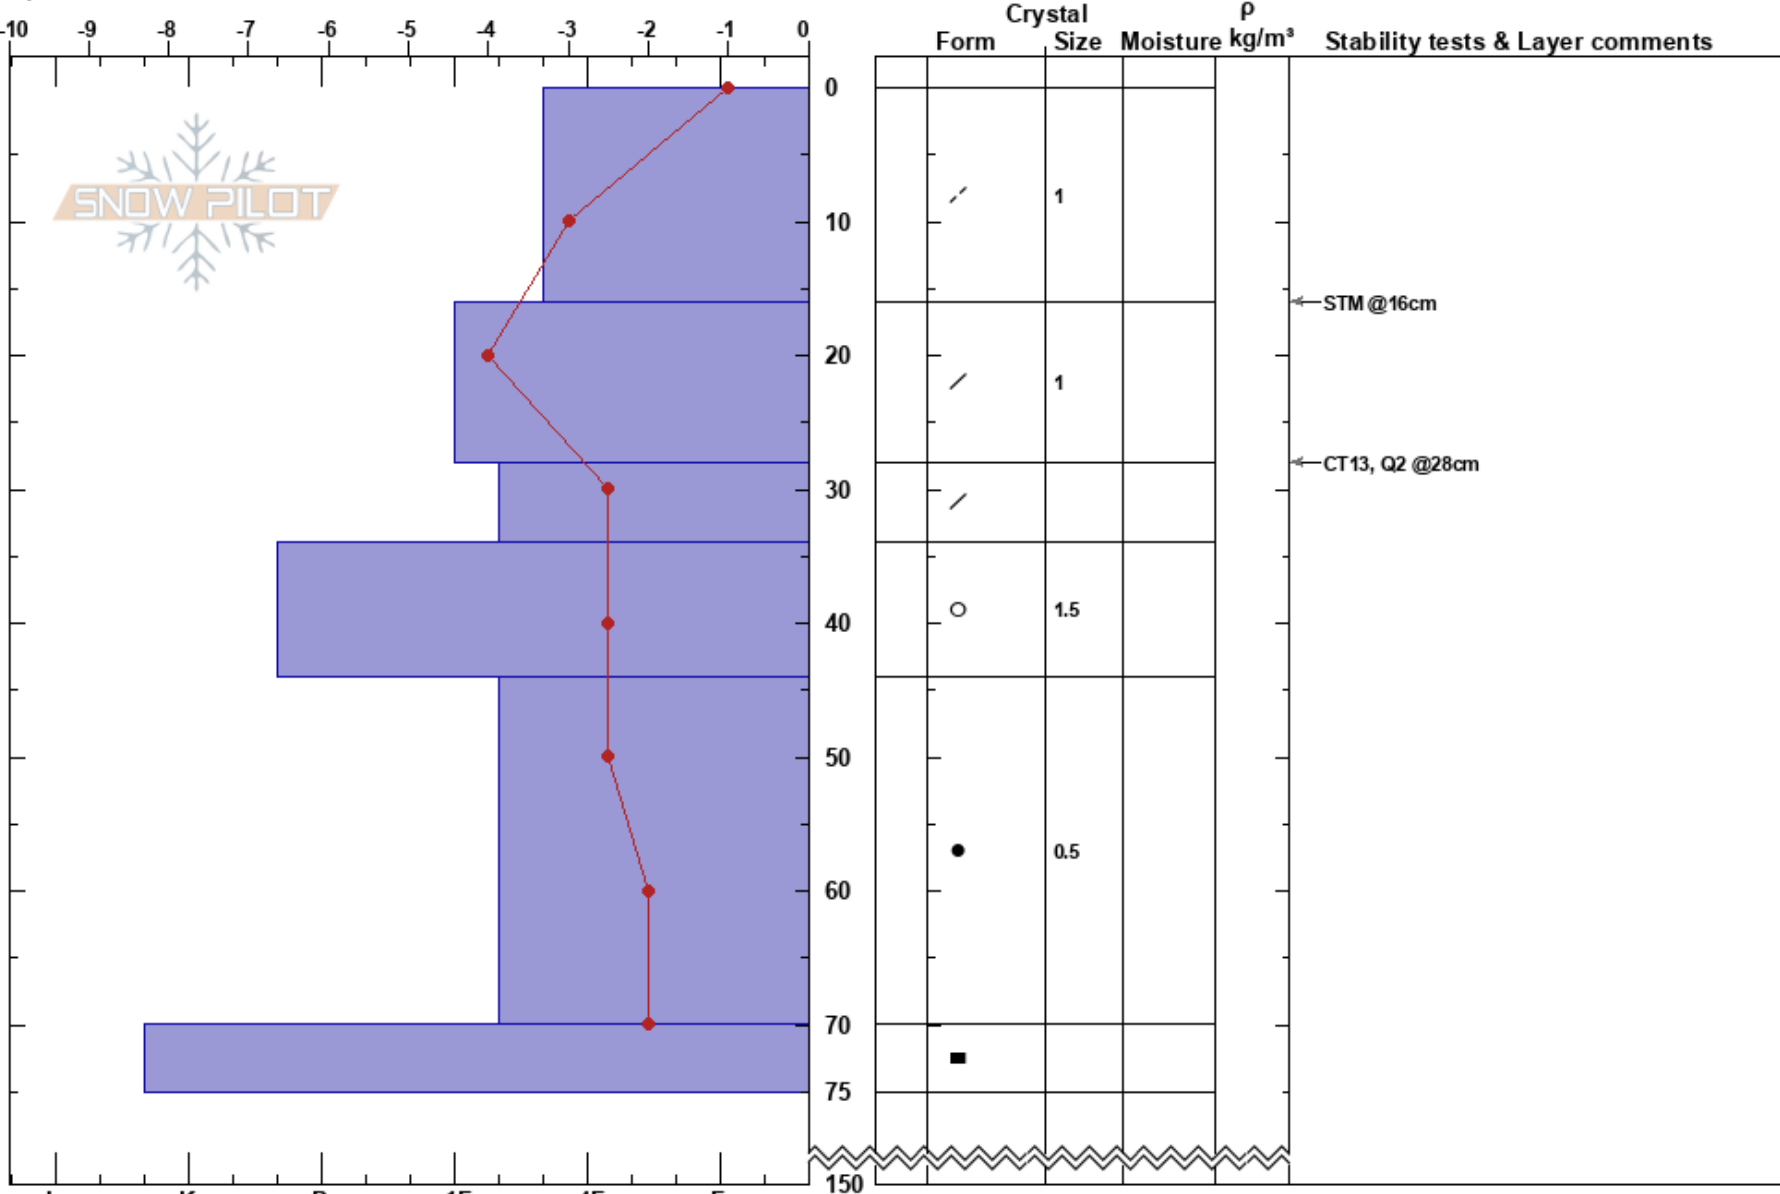

Green Butte
 Mt. Shasta
 CA
 Elevation: 9152 ft
 Aspect: 255°

Parker Smith
 02/18/2017 - 12:55pm
 Co-ord: 41.37290N, -122.21300W
 Slope Angle: 29°
 Wind Loading: yes

Stability: **HS:150**
 Air Temperature: -6°C PF:22 16-28cm:Problematic layer
 Sky Cover: BKN
 Precipitation: NO
 Wind: E Moderate

Specifics: Ski tracks on slope; We skied slope

Notes: Height of snow is not measurable by 300 cm probe. Snow pilot will not let me state that.