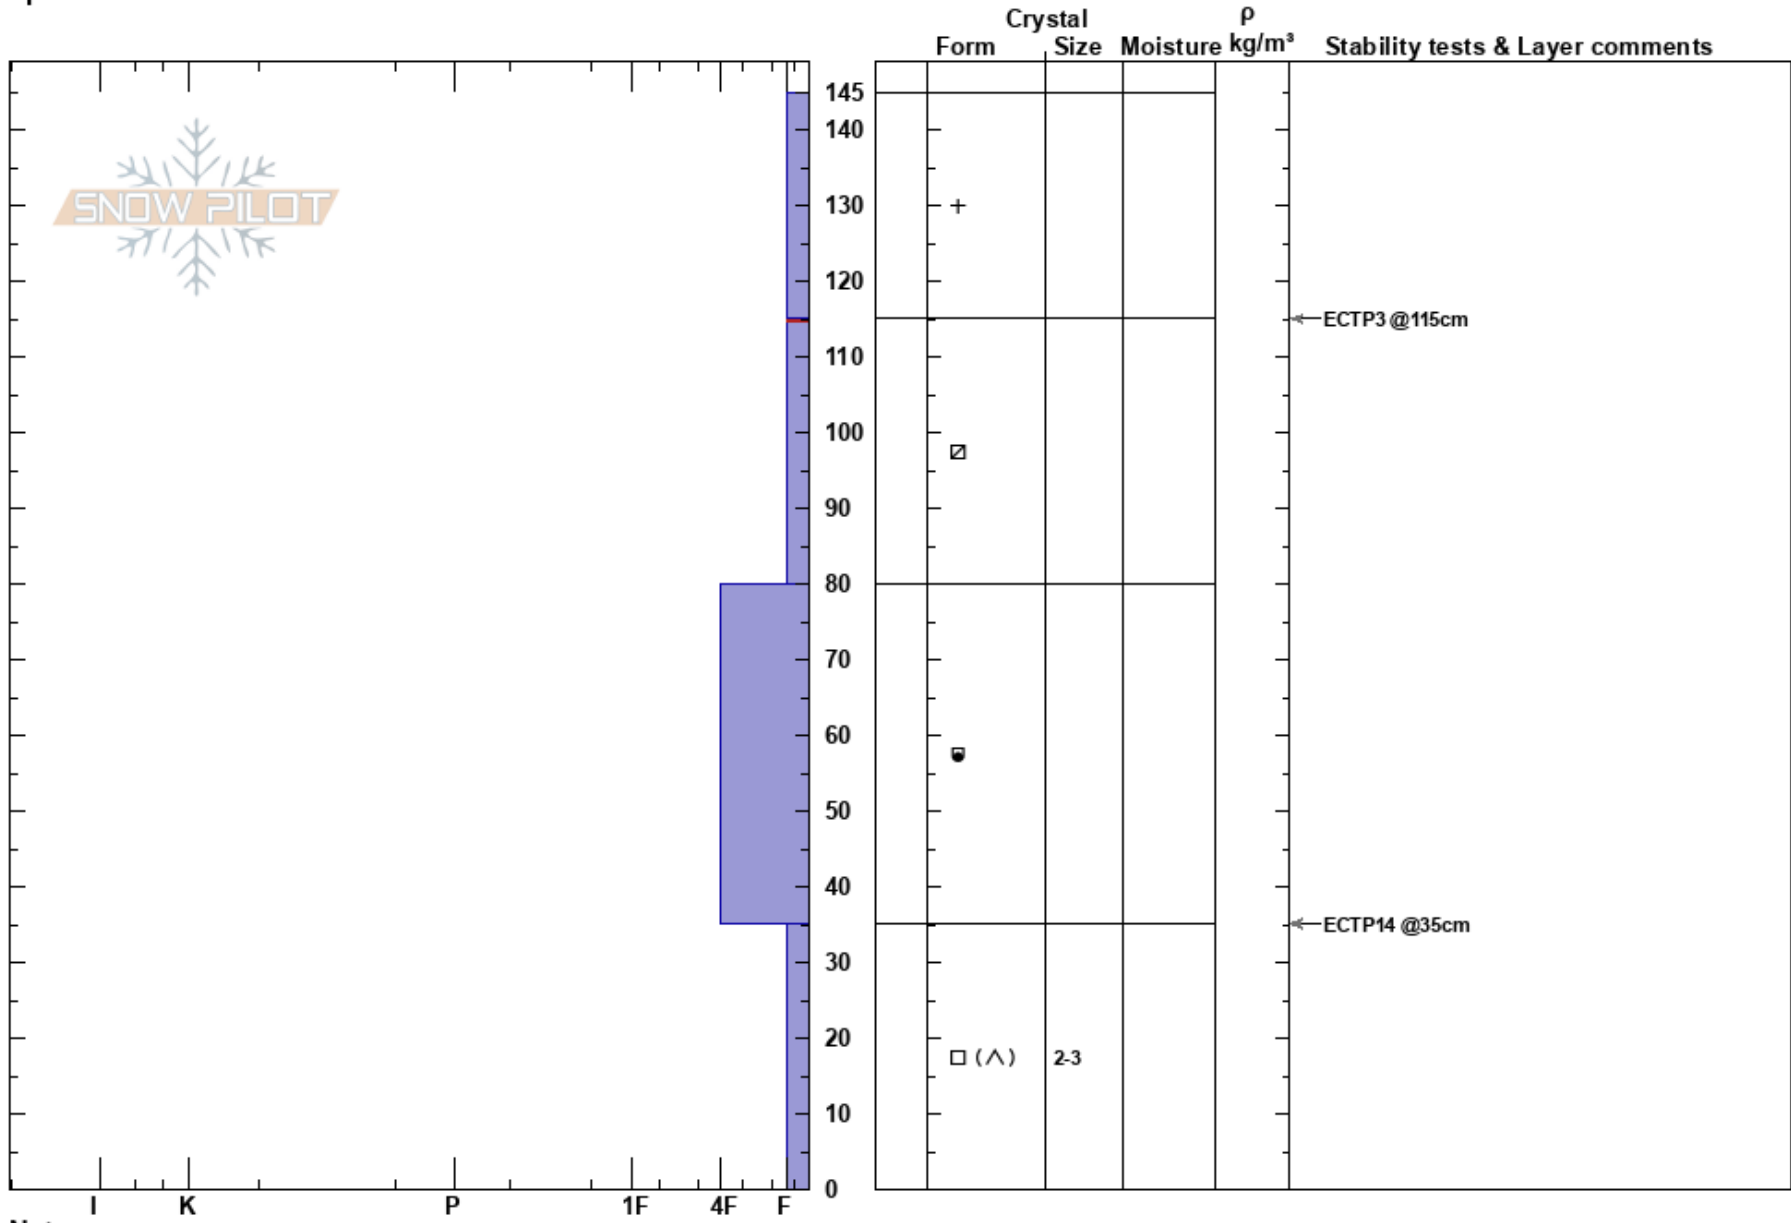

East Vail - Marvin's
 Vail/Summit County
 CO
Elevation: 11600 ft
Aspect: E
Specifics:

Kreston Rohrig
 01/02/2020 - 12:00pm
Co-ord: 39.60521N, -106.30079W
Slope Angle: 26°
Wind Loading: no

Stability:
Air Temperature:
Sky Cover: BKN
Precipitation: S-1
Wind: W Calm

HS: 145
Layer Notes:
 115-80cm: Problematic layer

Notes: