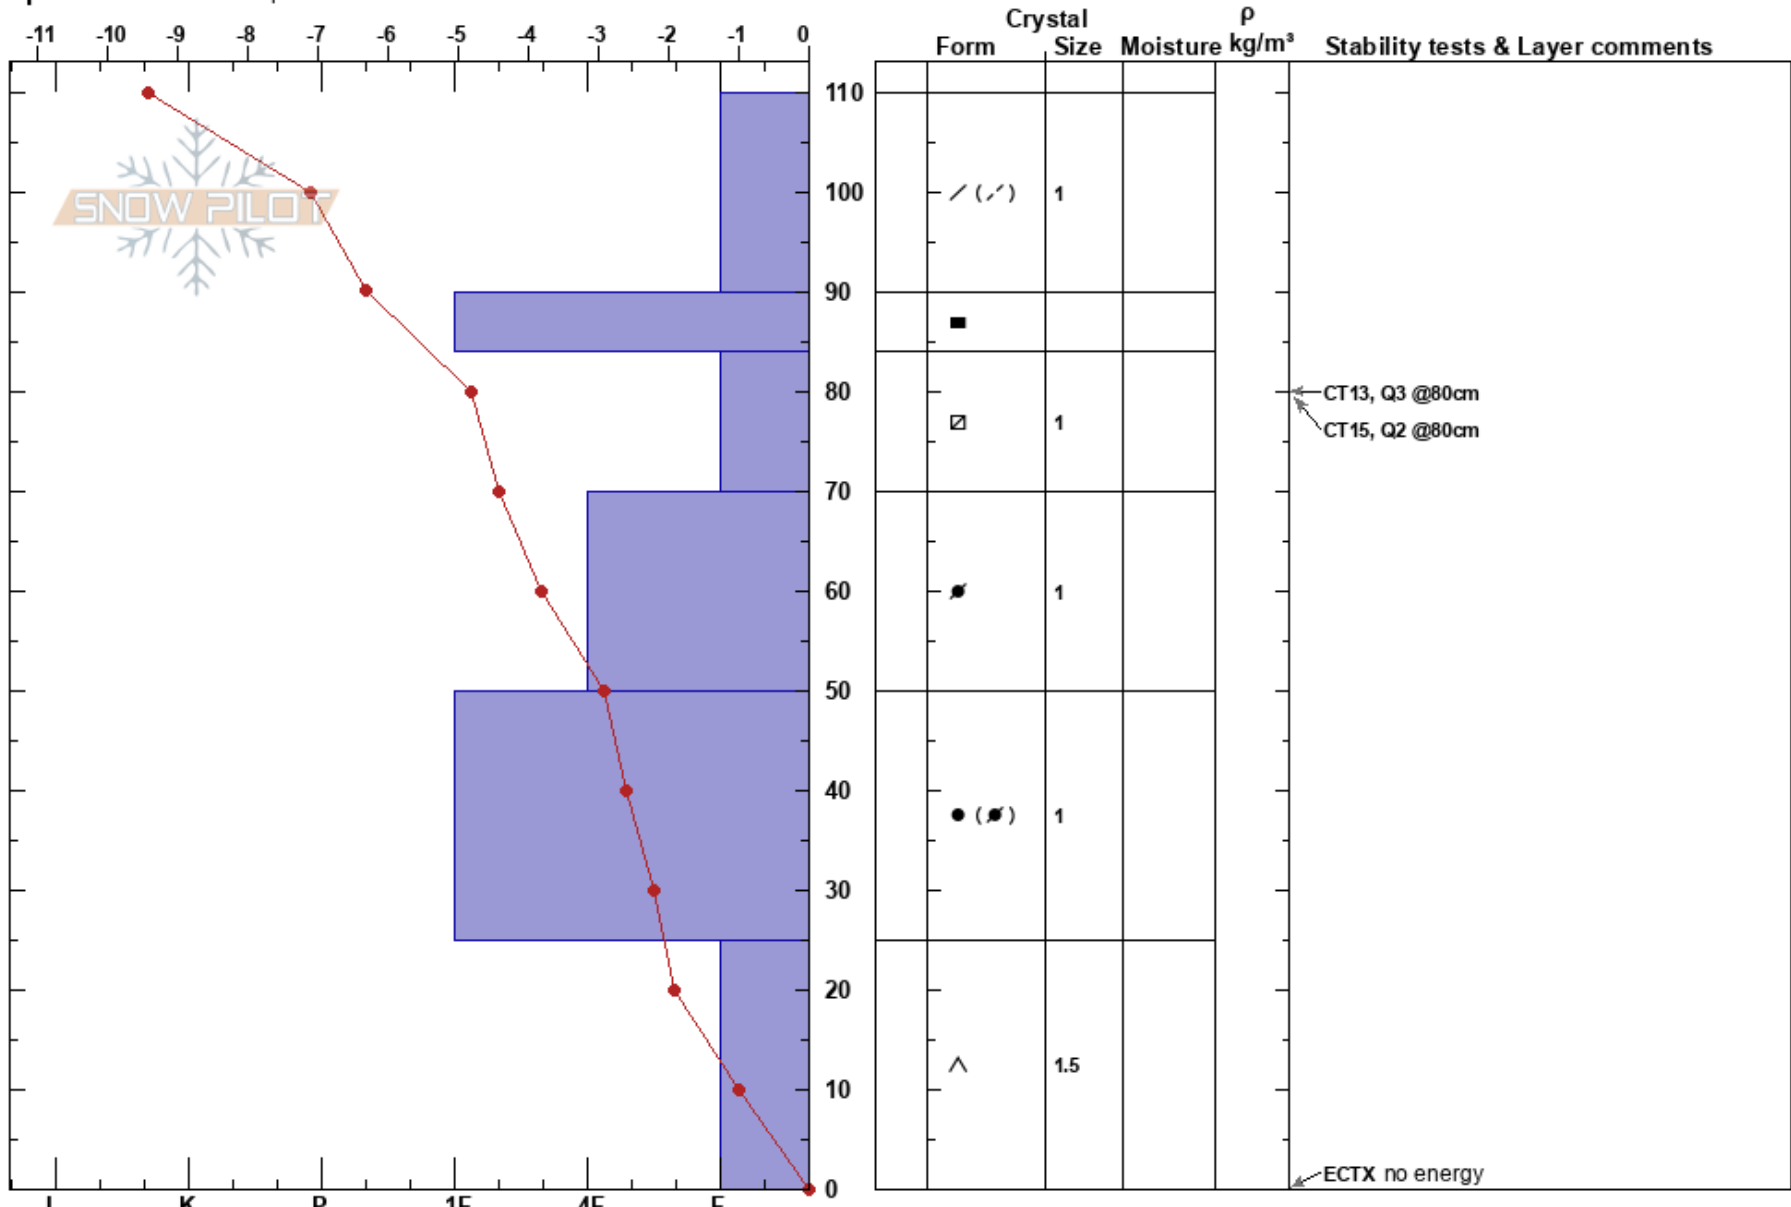

Porcupine Ridge
 Kachina Peaks
 AZ
Elevation: 11500 ft
Aspect: 290°
Specifics: We skied slope

Byron Boyle
 01/02/2020 - 1:50pm
Co-ord:
Slope Angle: 32°
Wind Loading: previous

Stability: Fair
Air Temperature: -11.5°C
Sky Cover: CLR
Precipitation: NO
Wind: N Strong
HS: 110
PF: 40
PS: 20
 90-84cm: Problematic layer

Notes: Strong post frontal wind transport and pockets of wind slab. Overall trending towards stability