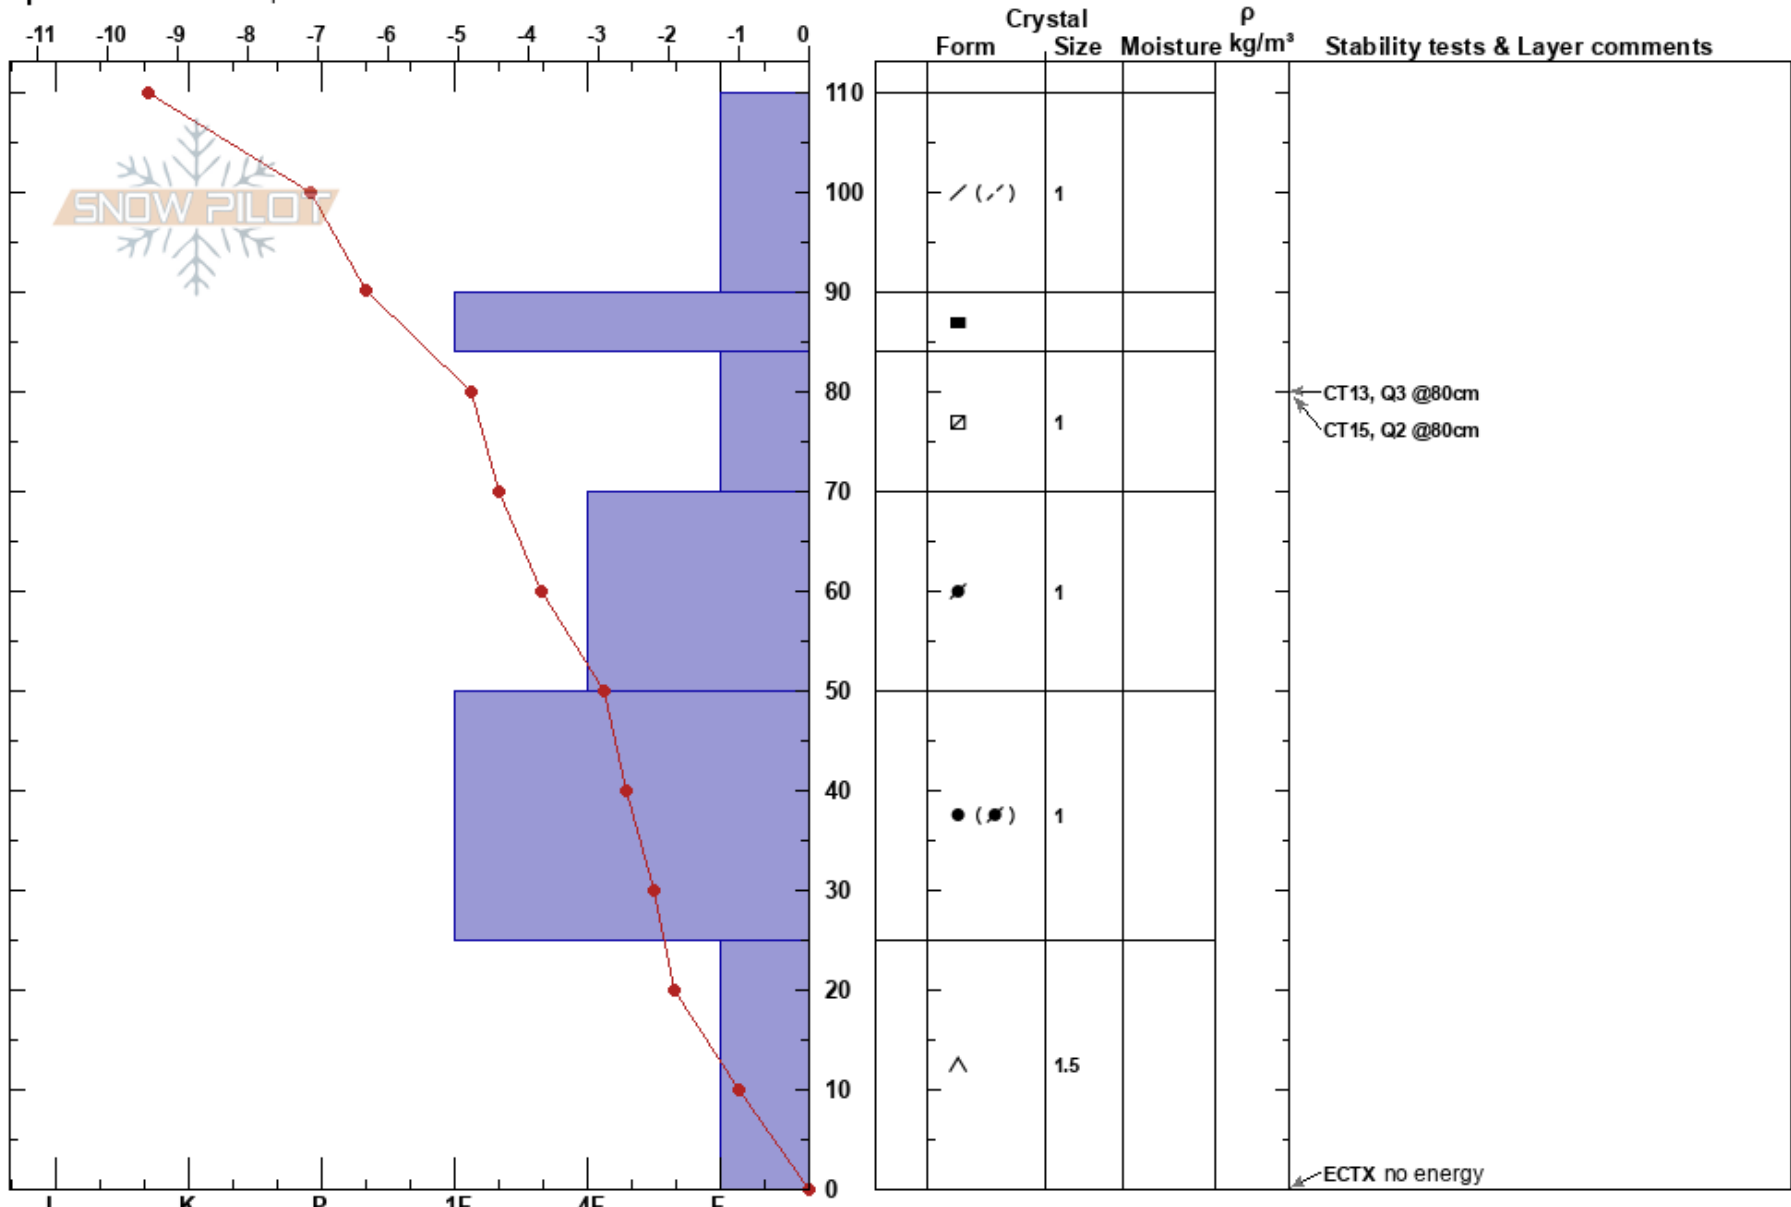

Porcupine Ridge
 Kachina Peaks
 AZ
 Elevation: 11500 ft
 Aspect: 290°
 Specifics: We skied slope

Byron Boyle
 01/02/2020 - 1:50pm
 Co-ord:
 Slope Angle: 32°
 Wind Loading: previous

Stability: Fair
 Air Temperature: -11.5°C
 Sky Cover: CLR
 Precipitation: NO
 Wind: N Strong
 HS:110
 PF:40
 PS:20
 90-84cm: Problematic layer

Notes: Strong post frontal wind transport and pockets of wind slab. Overall trending towards stability