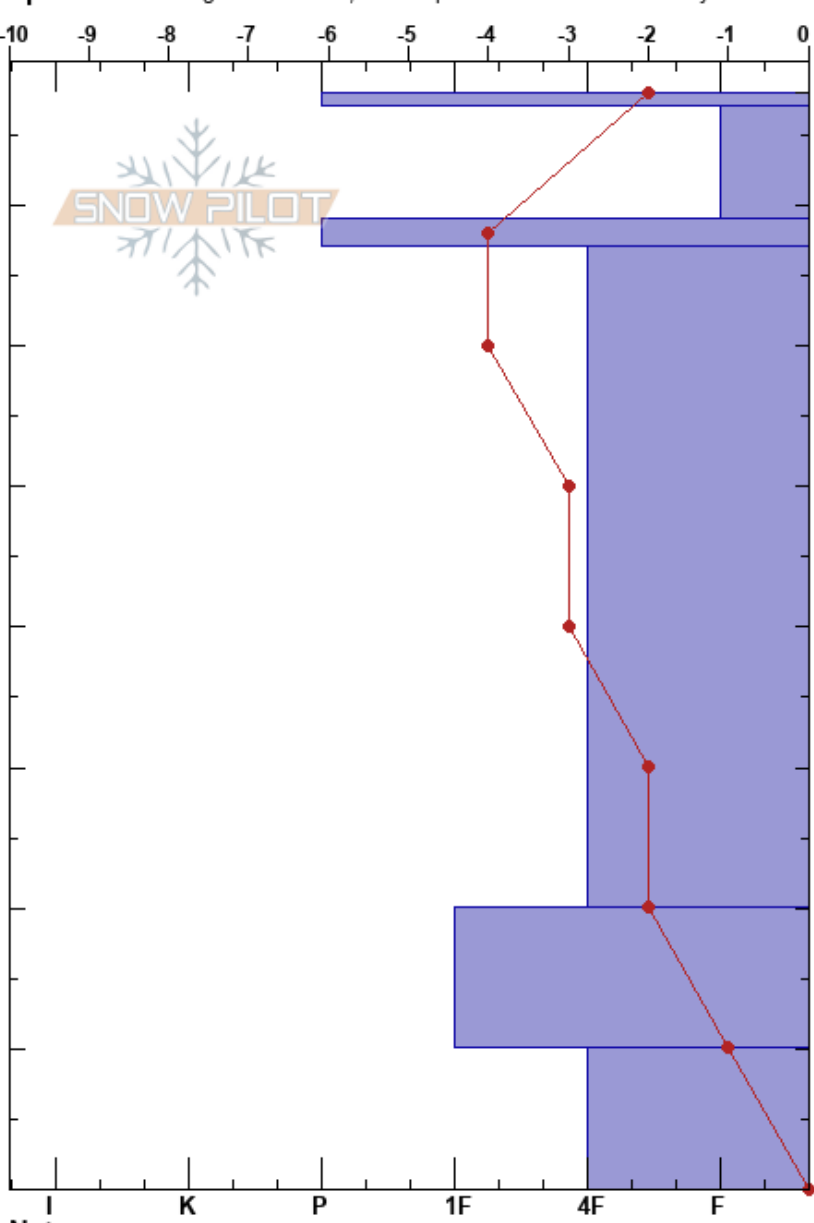

Just DH of Mott rode
 Sierra Nevada
 NV
 Elevation: 8600 ft
 Aspect: 40°
 Specifics: Pit dug in a Ski Area; Pit is representative of backcountry

Mike Madden
 01/02/2020 - 1:05am
 Co-ord: 38.93664N, -119.89034W
 Slope Angle: 26°
 Wind Loading: no

Stability: **HS:78**
 Air Temperature: 2°C PF:40
 Sky Cover: BKN
 Precipitation: NO
 Wind: Calm

Layer Notes:

Form	Crystal		ρ kg/m ³	Stability tests & Layer comments
	Size	Moisture		
⊙⊙				
/	1			
■				
•	1			
•	1			
•				