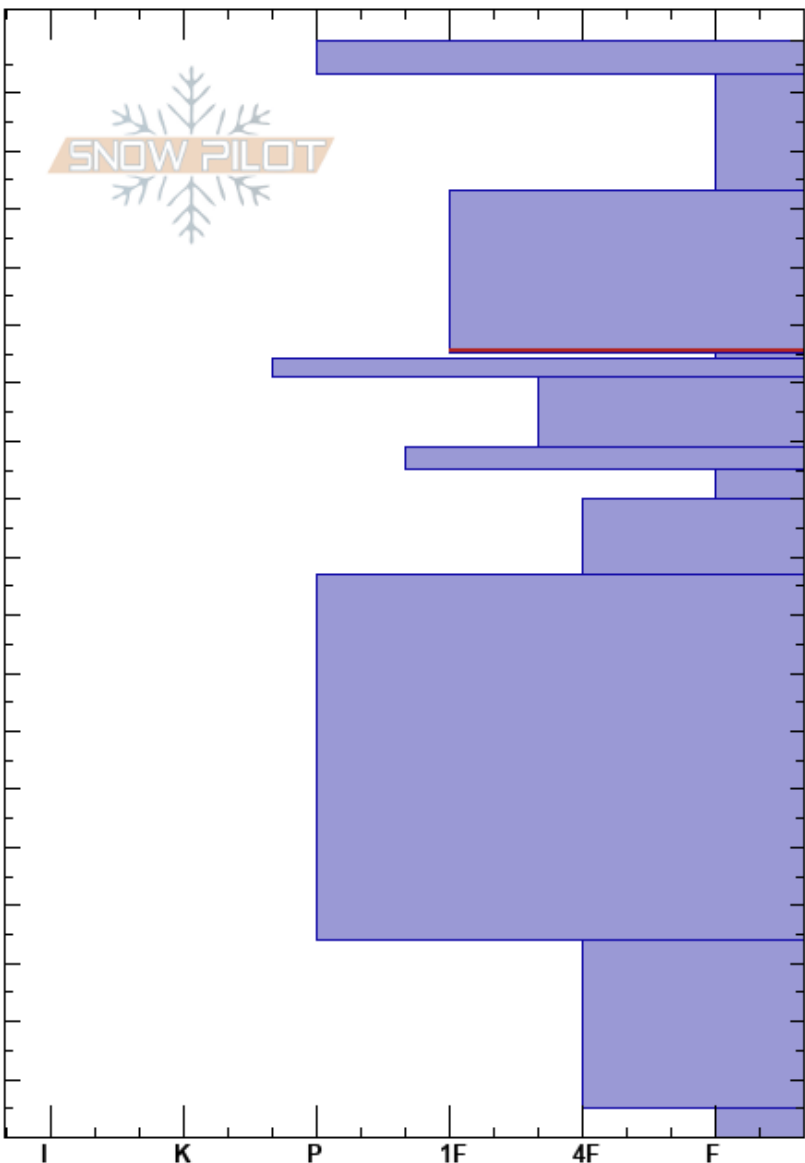

K6 High
 Sangre de Cristo Range
 NM
 Elevation: 12247 ft
 Aspect: NE
 Specifics: Pit dug in a Ski Area

Jordan Osterman
 01/02/2020 - 10:00am
 Co-ord: 36.56333N, -105.44703W
 Slope Angle: 36°
 Wind Loading: yes

Stability: **HS:189**
 Air Temperature: -10°C **PF:75** 163-135cm:Problematic layer
 Sky Cover: OVC **PS:10**
 Precipitation: S1
 Wind: NE Moderate

Crystal Form	Crystal Size	Moisture	ρ kg/m ³	Stability tests & Layer comments
•	0.3			
* (/)	1(1)			
/ (*)	0.5(1)			
☐	1			← ECTP22 @135cm
•	0.3			← CT12, Q2 @135cm
•	0.5			← PST95/100 (Arr) @135cm
•	0.3			
☐	1			
☐	0.5-1			
•	0.5			
☐	1-2			
^	3-4			