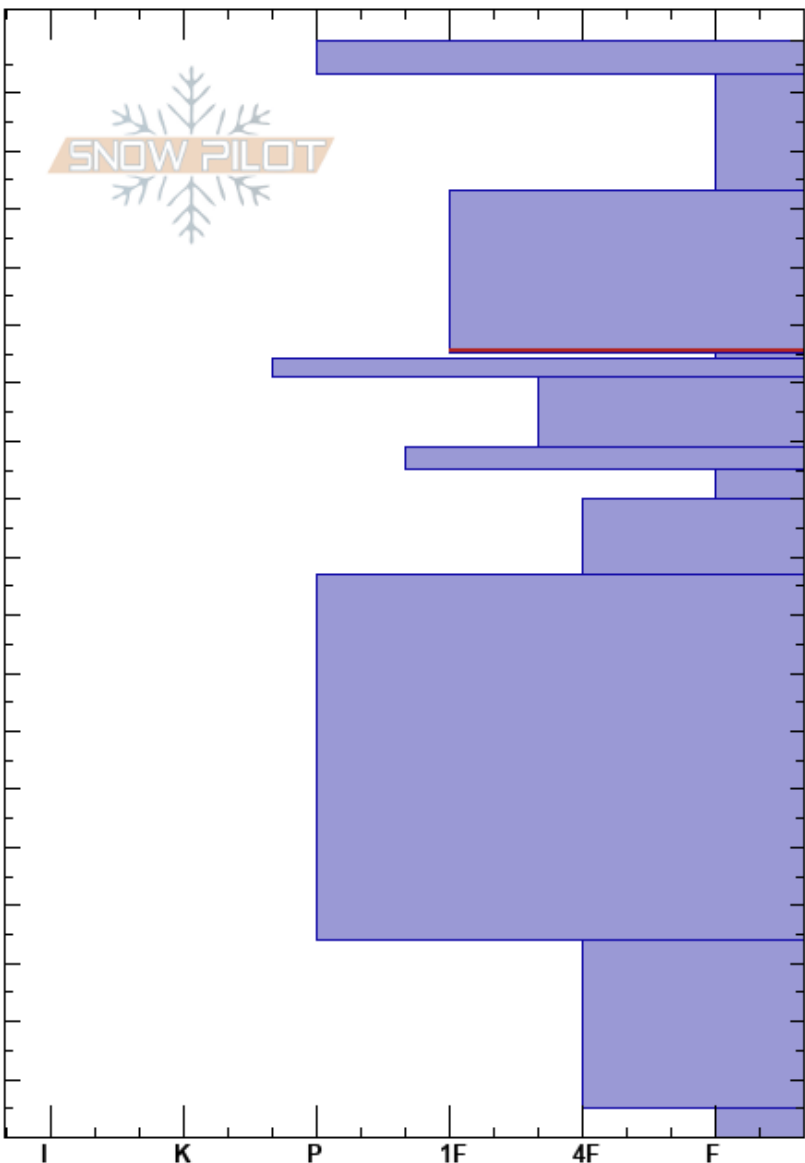

K6 High  
 Sangre de Cristo Range  
 NM  
 Elevation: 12247 ft  
 Aspect: NE  
 Specifics: Pit dug in a Ski Area

Jordan Osterman  
 01/02/2020 - 10:00am  
 Co-ord: 36.56333N, -105.44703W  
 Slope Angle: 36°  
 Wind Loading: yes

Stability: **HS:189**  
 Air Temperature: -10°C **PF:75** 163-135cm:Problematic layer  
 Sky Cover: OVC **PS:10**  
 Precipitation: S1  
 Wind: NE Moderate

Crystal Form	Crystal Size	Moisture	$\rho$ kg/m <sup>3</sup>	Stability tests & Layer comments
•	0.3			
* ( / )	1(1)			
/ ( * )	0.5(1)			
☐	1			← ECTP22 @135cm
•	0.3			← CT12, Q2 @135cm
•	0.5			← PST95/100 (Arr) @135cm
•	0.3			
☐	1			
☐	0.5-1			
•	0.5			
☐	1-2			
^	3-4			